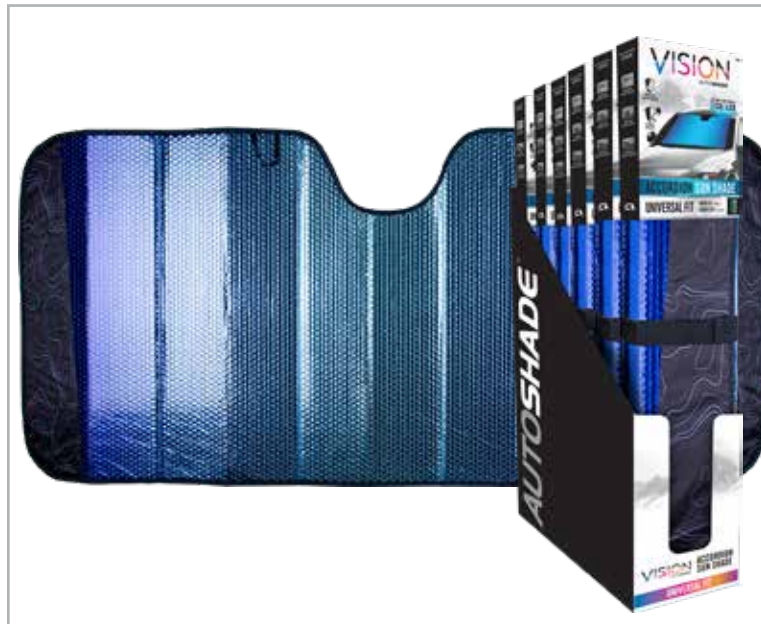

Classic
ACCORDION
Shade

**Vision Arctic Terrain
Accordion Sunshade**
6-Piece PDQ
40824D Blue

- Blocks sunlight to reduce heat/prevent damage
- Single-bubble construction adds insulation
- Accordion-style design is easy to install
- 28.5" x 63" coverage area
- 6 per inner