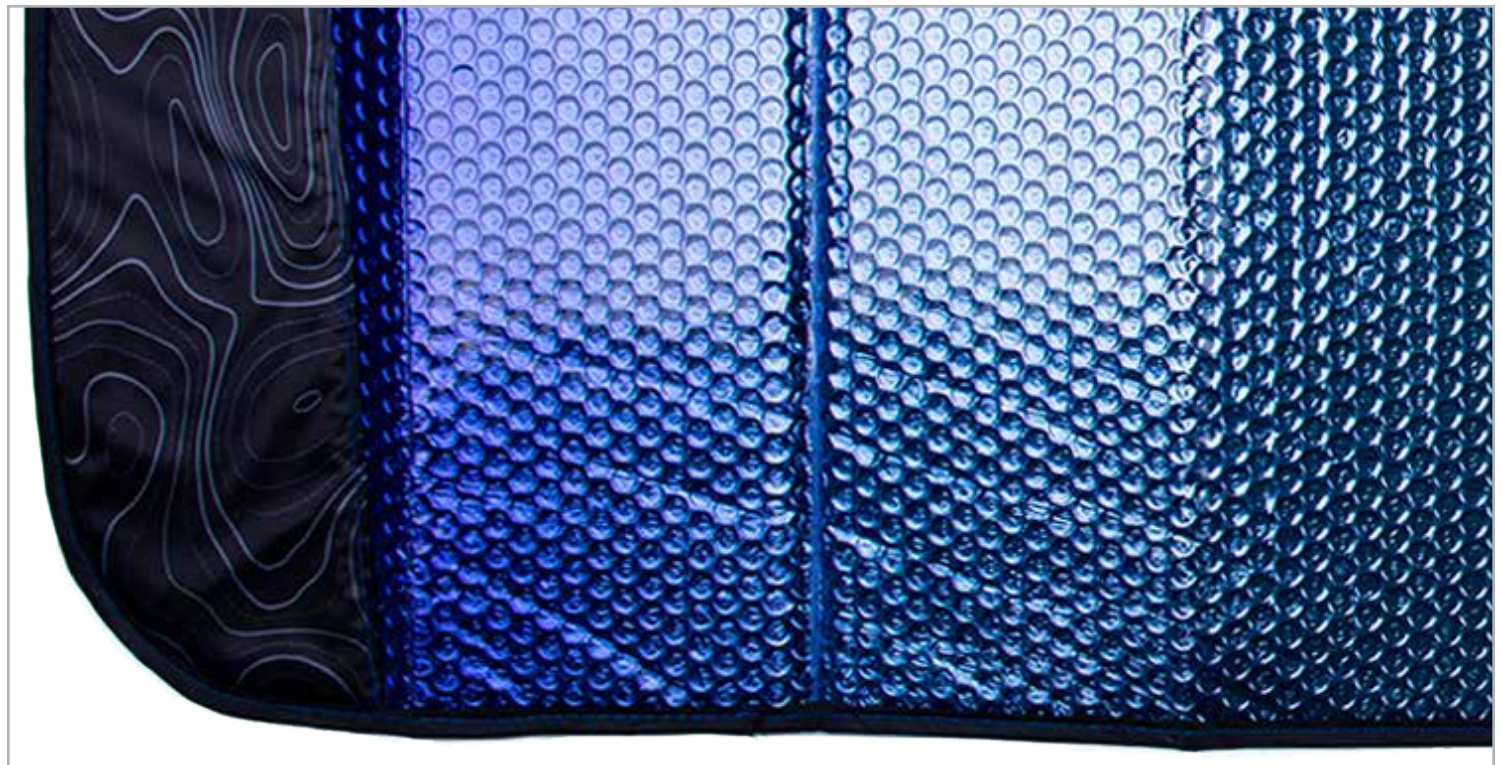

VISION
from **AUTOSHADE**

The contemporary design of Vision sunshades is what makes them stand out from the rest of the parking lot crowd. Sturdy yet lightweight, they not only beat the heat but also show off your sense of style.

Classic
ACCORDION
Shade

**Vision Arctic Terrain
Accordion Sunshade**
6-Piece PDQ
40824D Blue

- Blocks sunlight to reduce heat/prevent damage
- Single-bubble construction adds insulation
- Accordion-style design is easy to install
- 28.5" x 63" coverage area
- 6 per inner