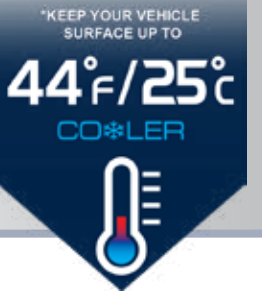

Classic
ACCORDION
Shade

**Vision Arctic Terrain
Accordion Sunshade**
6-Piece PDQ
40824D Blue

- Blocks sunlight to reduce heat/prevent damage
- Single-bubble construction adds insulation
- Accordion-style design is easy to install
- 28.5" x 63" coverage area
- 6 per inner