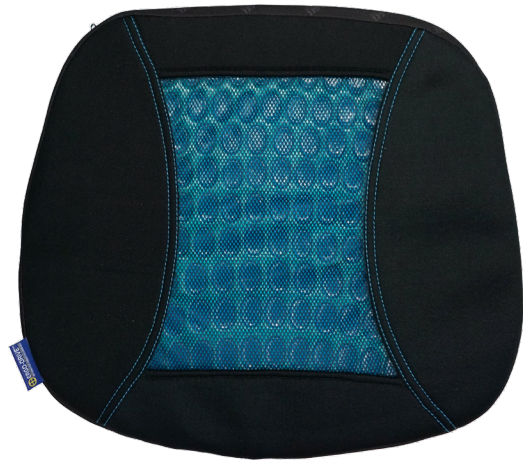

ERGO-DRIVE[®] GEL TARGETED COMFORT

Our Ergo-Drive line of premium products utilizes cool and soothing gel material as well as pliable memory foam to deliver targeted support to key areas of your body. Shaped to conform to the unique contours of your cervical, thoracic and lumbar regions, they ease physical stress so you feel refreshed.

Gel Lumbar Roll Cushion 40236 Black

- Targeted pressure relief
- Supports contours of lower back
- 2 per inner

Ergonomic Gel Lumbar Cushion 40230 Black (Box Packaging) 3903322 Black (Hanger)

- Targeted pressure relief
- Supports lower back's natural curve
- Box Packaging – 6 per inner
- Hanger – 4 per inner

Ergonomic Gel Posterior Cushion
 40299 Black (Box Packaging)
 3903321 Black (Hanger Packaging)

- Targeted pressure relief
- Conforms to body shape
- Box Packaging – 2 per inner
- Hanger Packaging – 4 per inner

Gel Neck Cushion
 40232 Black

- Supports the neck's natural curve
- Elastic bands keep it secure
- 4 per inner

Ergonomic Gel Full Core Support Cushion
 40233 Black

- Supports the spine and tailbone
- Targeted pressure relief
- 2 per inner