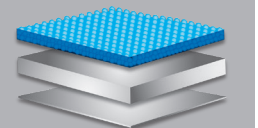

- Massages target areas
- Gel keeps you cool
- Multilayer design absorbs shock
- Conforms to body shape
- Built-in carry handle
- 2 per inner