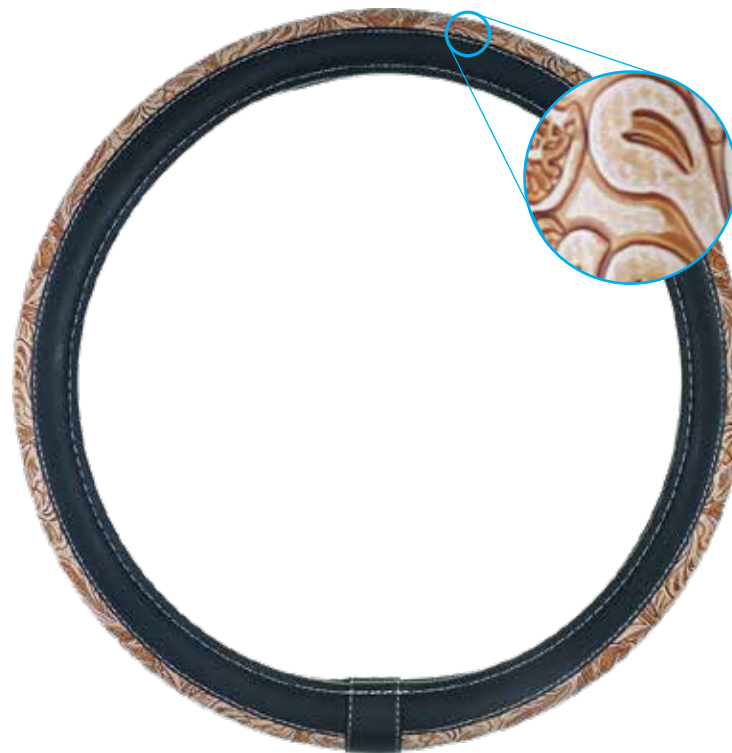

**Custom Grip™ Cowboy Boot
Steering Wheel Cover**
39241P Tan

- Soft and durable vegan leather
- Tooled leather look adds stylish flair
- EZ Stretch On Core offers 40% more stretch
- Core is odorless and non-staining
- Made to fit 14-1/2" to 15-1/2" steering wheels
- 2 per inner