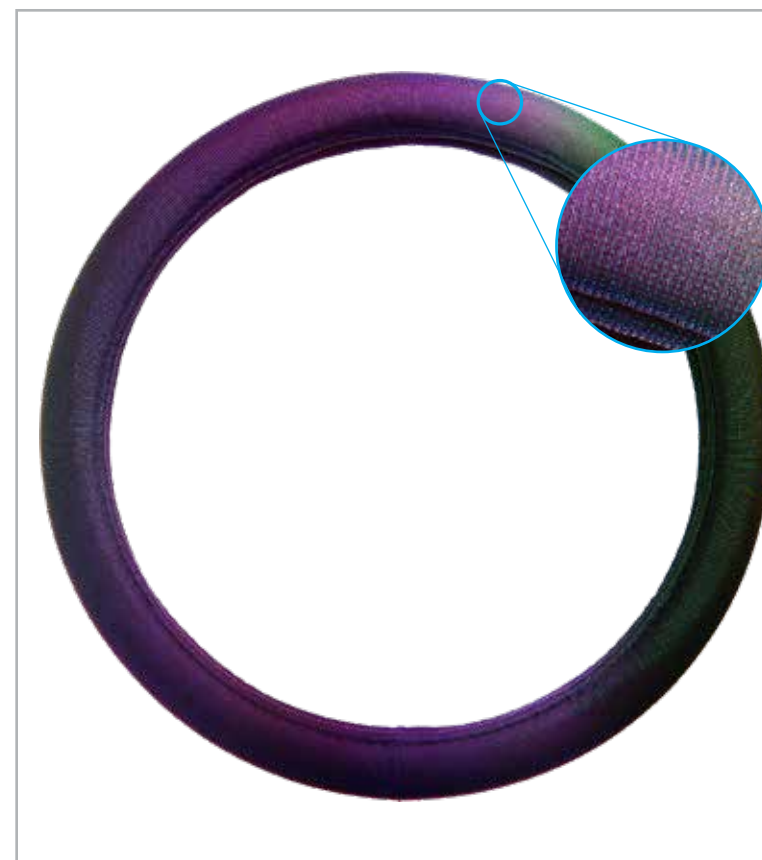

Custom Grip™ Chameleon Steering Wheel Cover

34134P Chameleon

- Surface seems to shift colors
- EZ Stretch On Core offers 40% more stretch
- Core is odorless and non-staining
- Made to fit 14-1/2" to 15-1/2" steering wheels
- 2 per inner