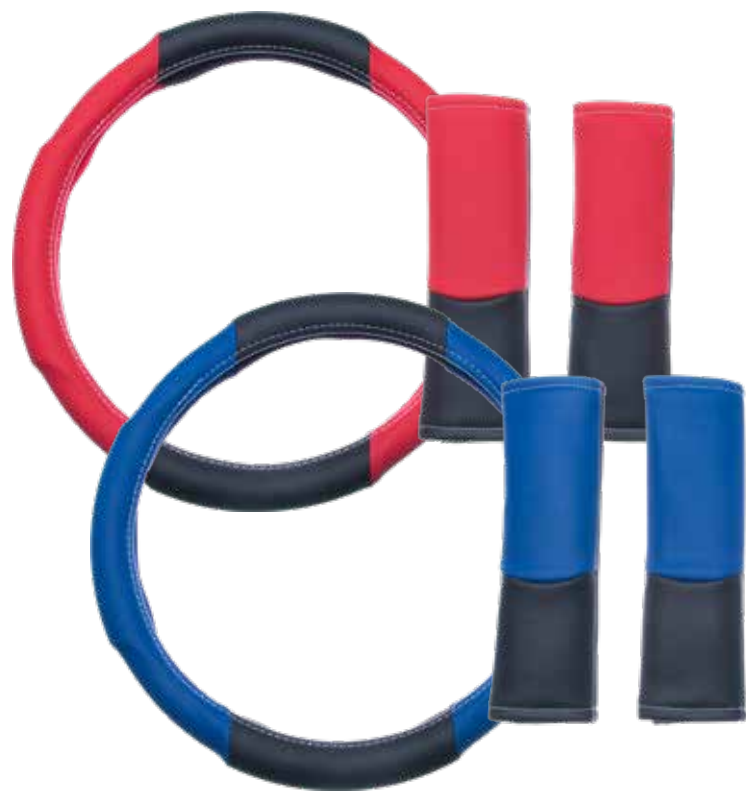

Custom Grip™ 3-Piece Steering Wheel Cover and Seat Belt Pads

34110P Red/Black
34113P Blue/Black

- Soft and durable vegan leather
- Contoured grips enhance driving comfort
- EZ Stretch On Core offers 40% more stretch
- Core is odorless and non-staining
- Made to fit 14-1/2" to 15-1/2" steering wheels
- Includes (1) steering wheel cover and (2) seat belt pads
- 2 per inner