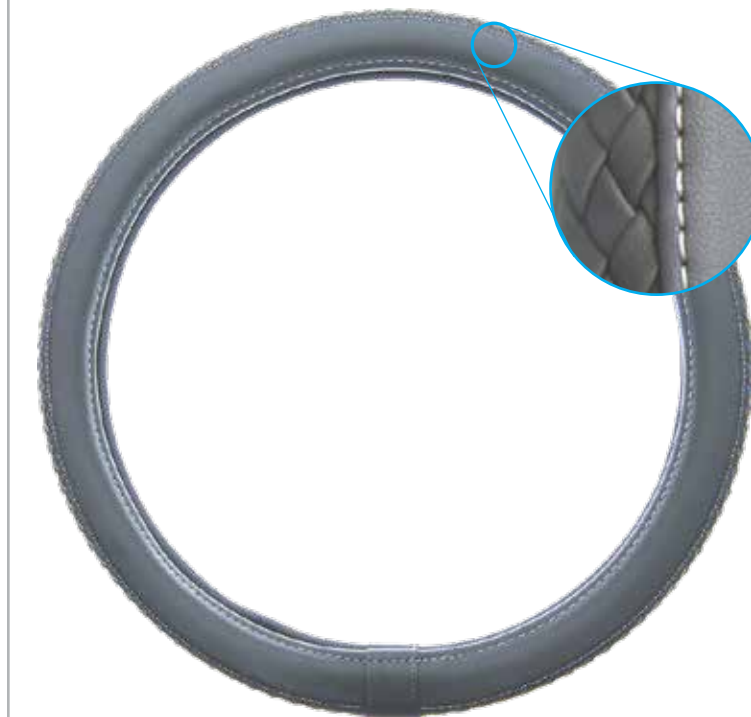

**Custom Grip™ Braided
Steering Wheel Cover**
39764P Gray

- Soft and durable vegan leather
- Textured grips for a more relaxed drive
- EZ Stretch On Core offers 40% more stretch
- Core is odorless and non-staining
- Made to fit 14-1/2" to 15-1/2" steering wheels
- 2 per inner