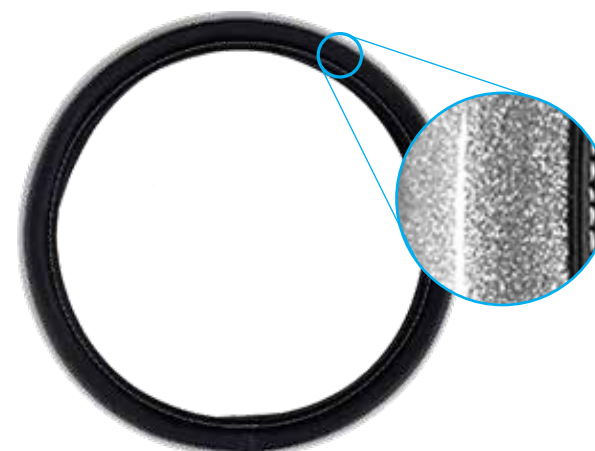

FASHION

Custom Grip™ XO Blanket Steering Wheel Cover
39243P Multicolor

- Woven fabric resists wear & tear
- Contrast stitching adds stylish flair
- EZ Stretch On Core offers 40% more stretch
- Core is odorless and non-staining
- Made to fit 14-1/2" to 15-1/2" steering wheels
- 2 per inner

Custom Grip™ American Flag Steering Wheel Cover
39268P Multicolor

- Core is odorless and non-staining
- USA flag design adds patriotic flair
- EZ Stretch On Core offers 40% more stretch
- Core is odorless and non-staining
- Made to fit 14-1/2" to 15-1/2" steering wheels
- 2 per inner