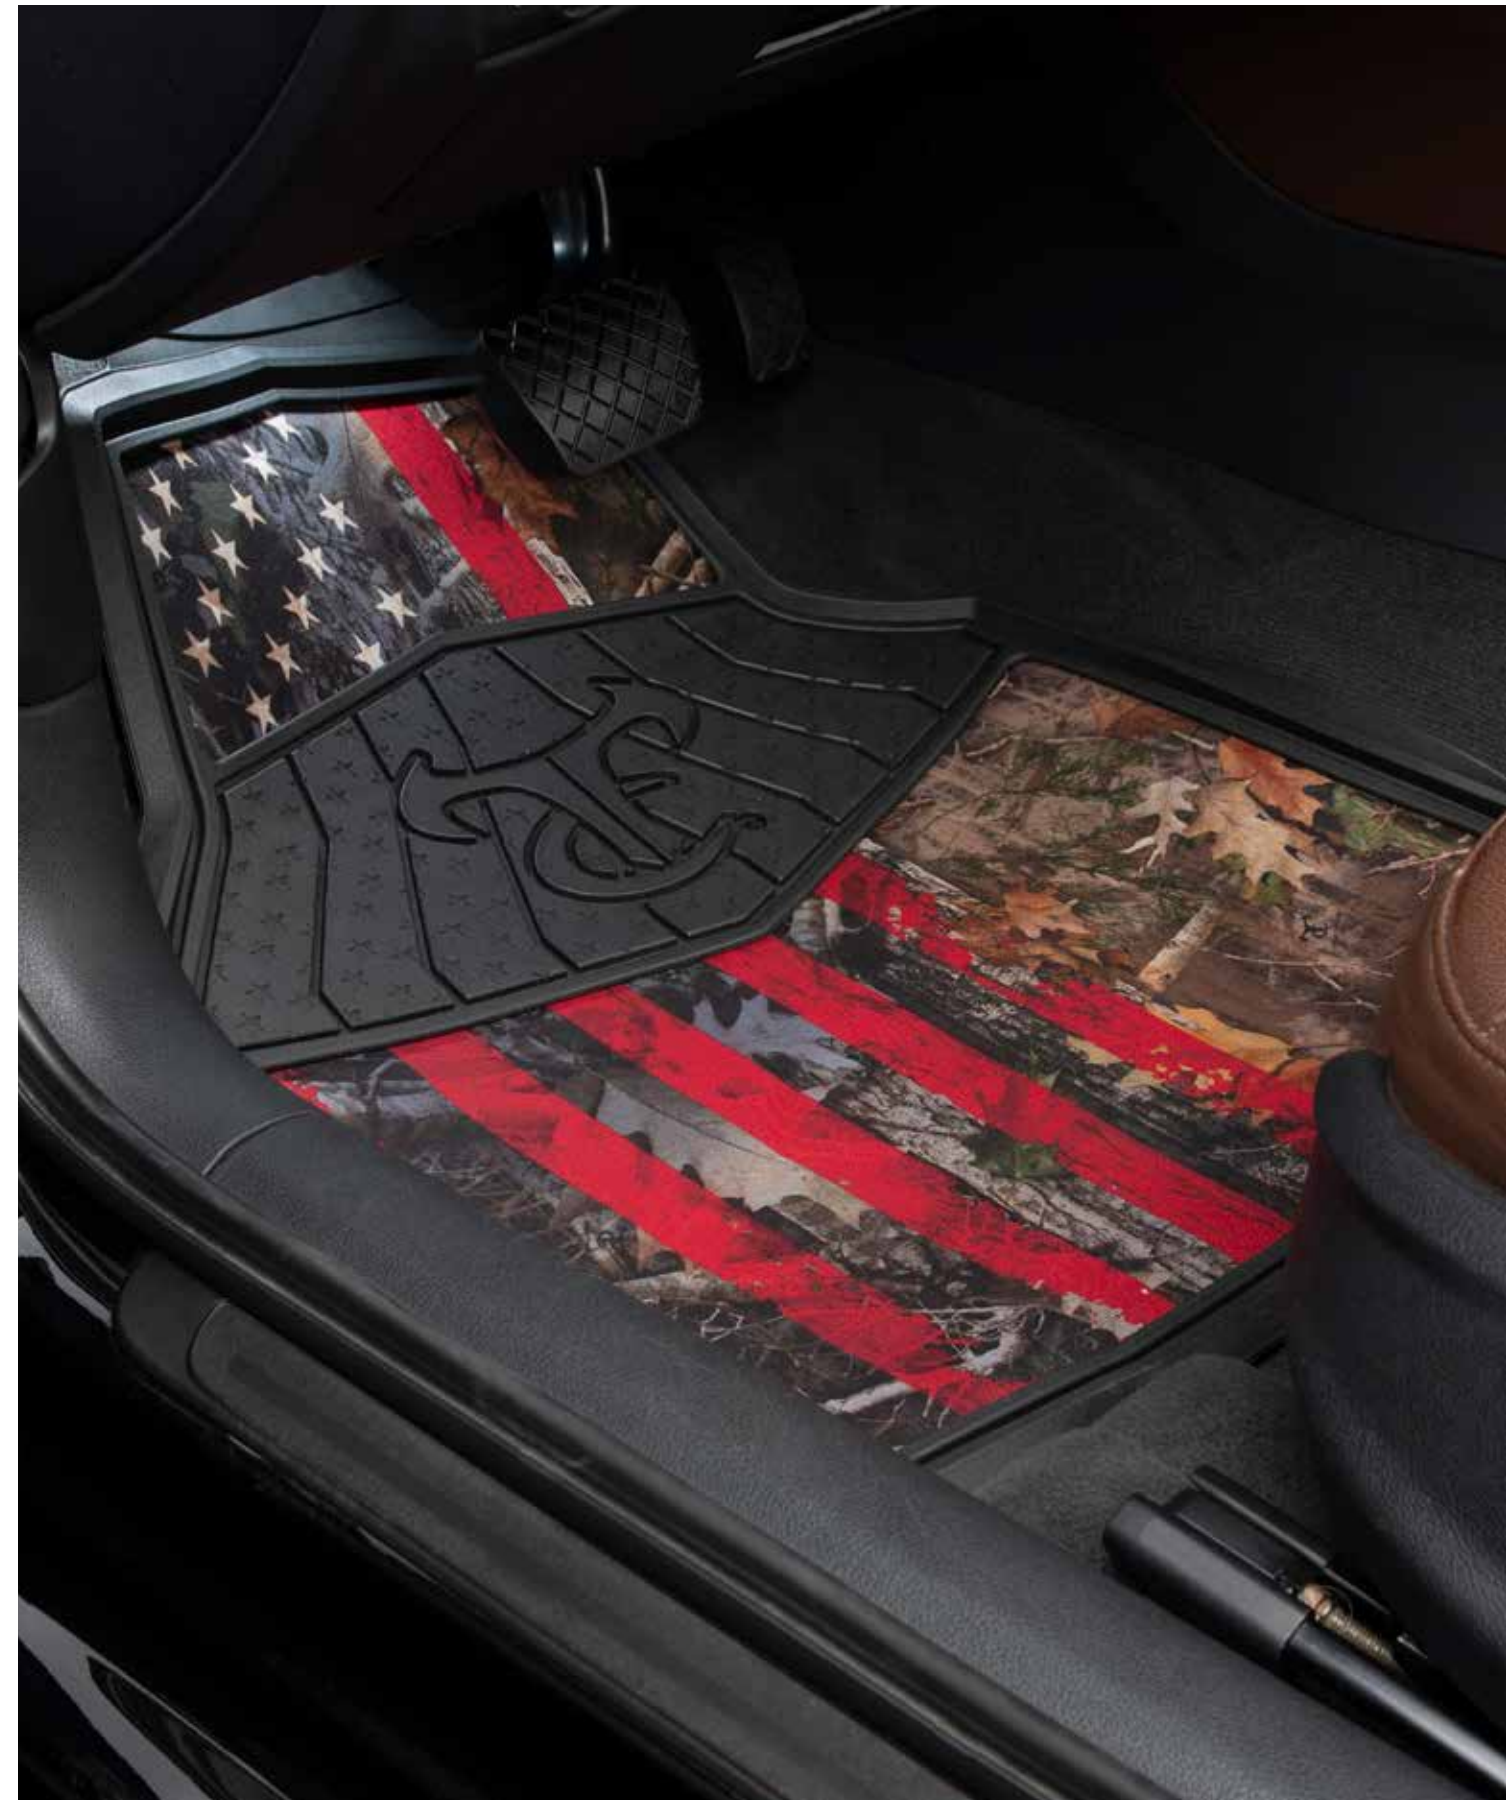

New!

TrueTimber® Kanati™ Freedom No-Trim Floor Mats
79942 Black

- Bold, distinctive outdoor look
- Sculpted design traps debris/water
- Includes (2) front and (2) rear mats
- 3 per inner

TrueTimber® Kanati™ Camo Rubber Floor Mats
79907 Black

- Bold, distinctive outdoor look
- Sculpted design traps debris/water
- Built-in handle eases installation
- Includes (2) front mats
- 4 per inner

TrueTimber® Kanati™ Camo Utility Floor Mat
79908 Black

- Bold, distinctive outdoor look
- Recessed wells trap debris/water
- No-trim fit for easy installation
- Includes (1) utility mat
- 8 per inner