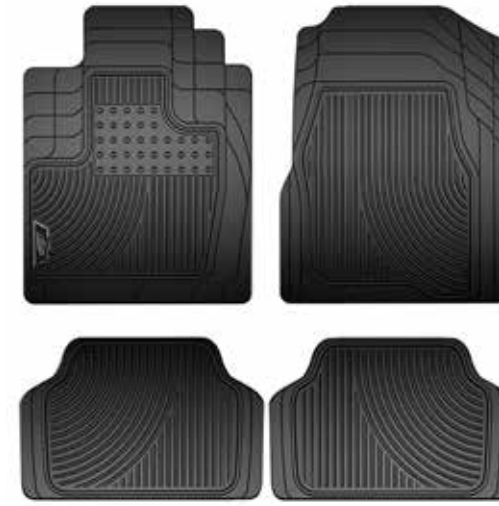

Armor All® SUV/Crossover Rubber Floor Mats
78993 Black

- Built for SUVs/crossovers
- Sculpted design traps debris/water
- Includes (2) front and (2) rear mats
- 4 per inner