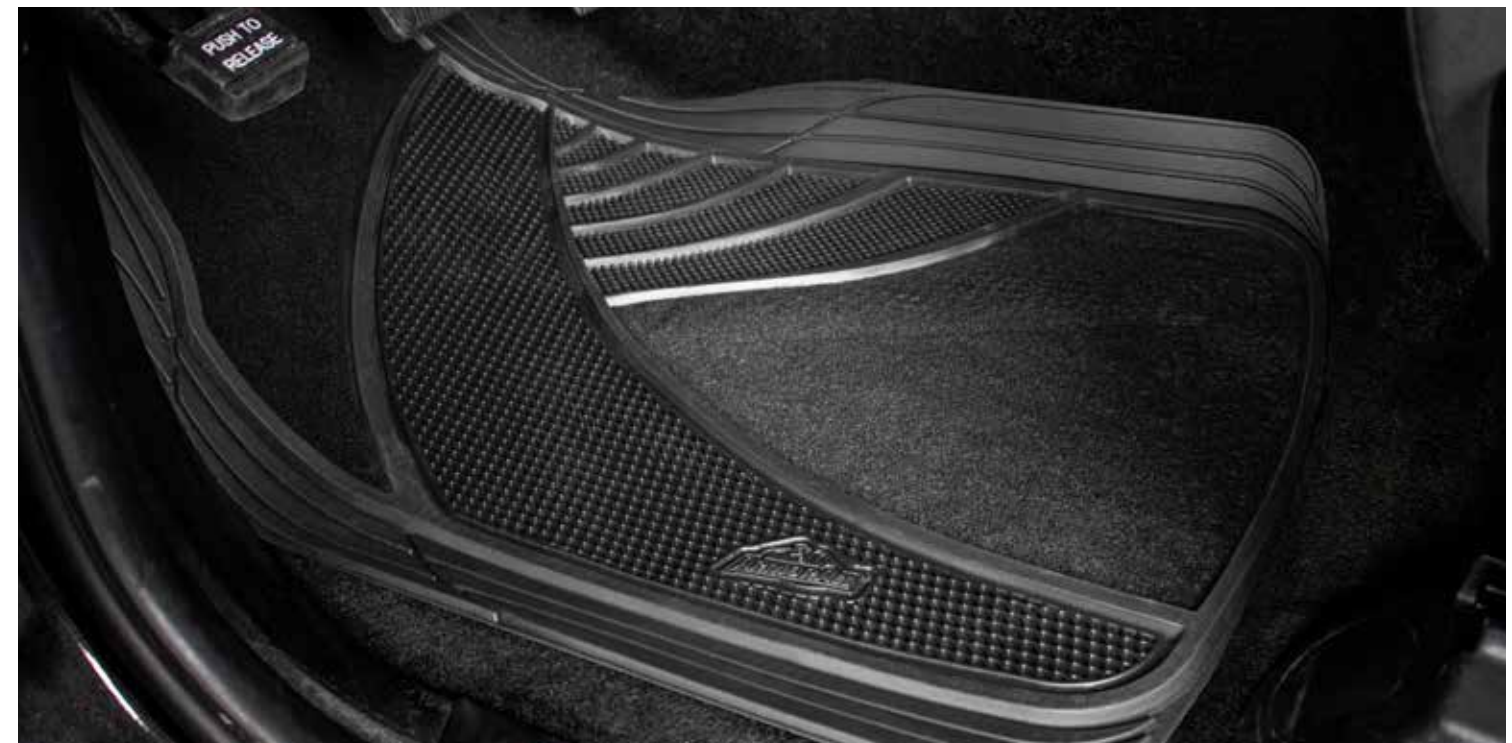

New!

Armor All® Rubber Deep Tray Floor Mats 79987 Black

- Heavy-duty construction
- Trim-to-fit design for custom coverage
- Built for cars, trucks, SUVs
- Includes (2) front mats
- 4 per inner

1-PIECE Floor Mats

Armor All® Rubber Rear Floor Mat 78973 Black

- Heavy-duty construction
- Anti-slip backing prevents movement
- Carpet Claw™
- Includes (1) rear mat
- 8 per inner

4-PIECE Rubber/Carpet Floor Mats

Armor All® Rubber Carpet Floor Mats 79969 Black

- Durable construction
- Includes (2) front and (2) rear mats
- 4 per inner