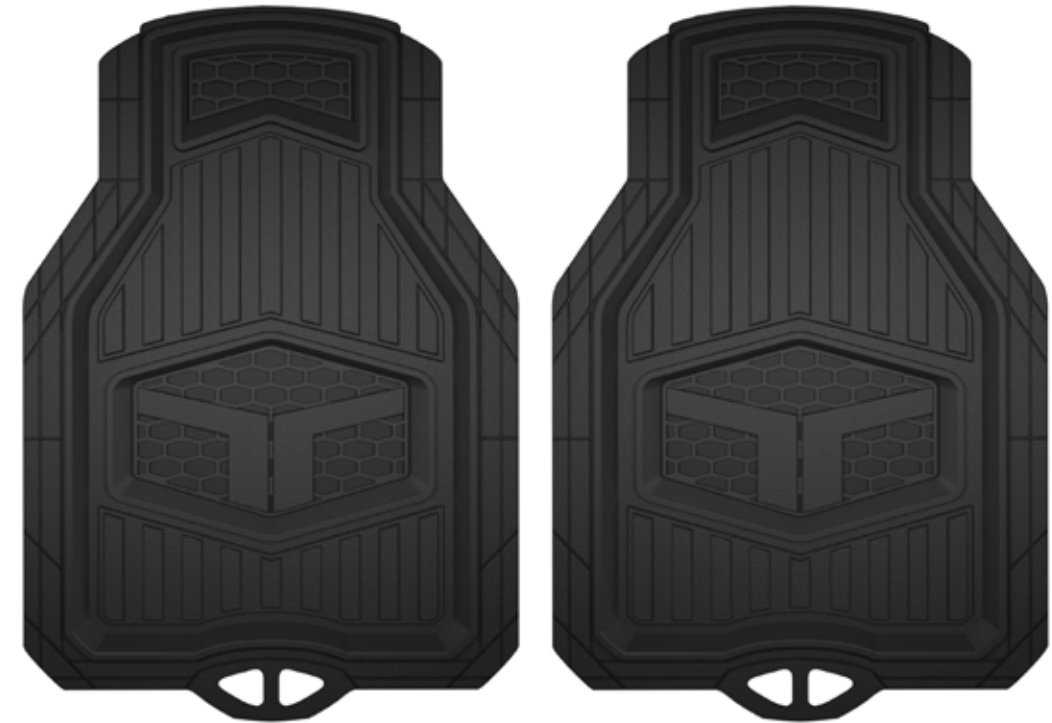

36" x 72" Interior Replacement Carpet
78978 Black
78979 Gray

TRIM-TO-FIT
DESIGN

- Soft-pile carpet adds comfort
- Stain-resistant polyester
- Includes (1) roll of carpet
- 8 per inner

Truck Tuff floor mats are made to take a beating. Manufactured from heavy-duty rubber, they are able to withstand the toughest weather conditions you may experience. Designed with deep wells to trap water, mud, and job site grime, they won't slip and can be trimmed for a custom fit in your favorite truck.