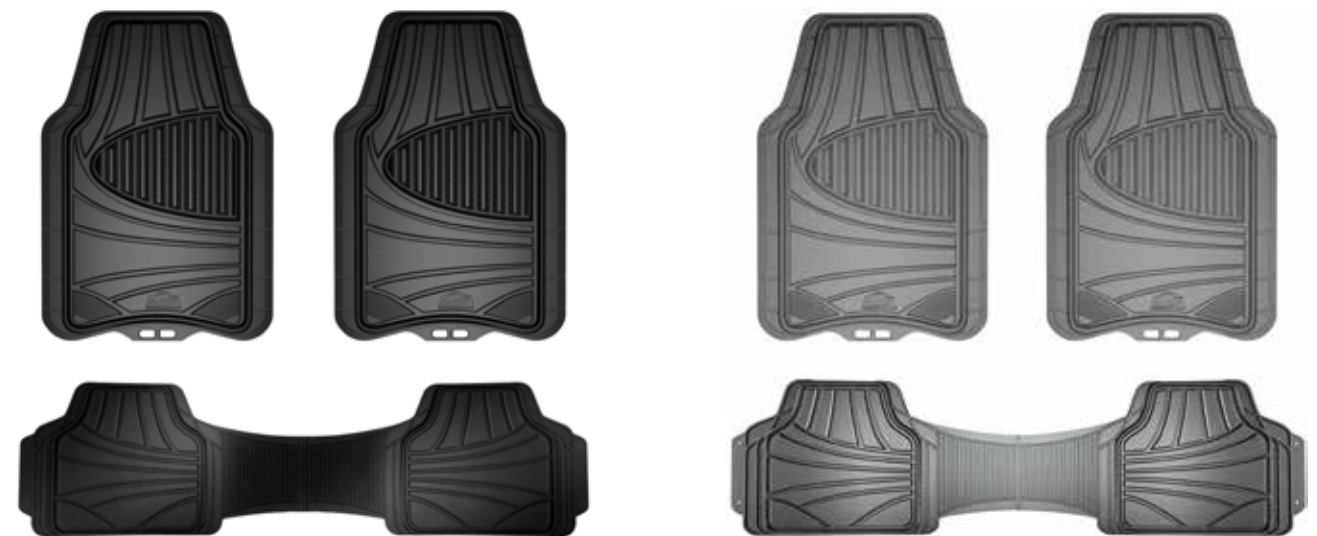

3-PIECE Floor Mats

Armor All® Rubber Full Coverage Floor Mats
78843 Black
78844 Gray

- Sculpted design traps debris/water
- Full runner for total coverage
- Patented Carpet Claw™ prevents movement
- Includes (2) front mats and (1) full rear runner
- 4 per inner