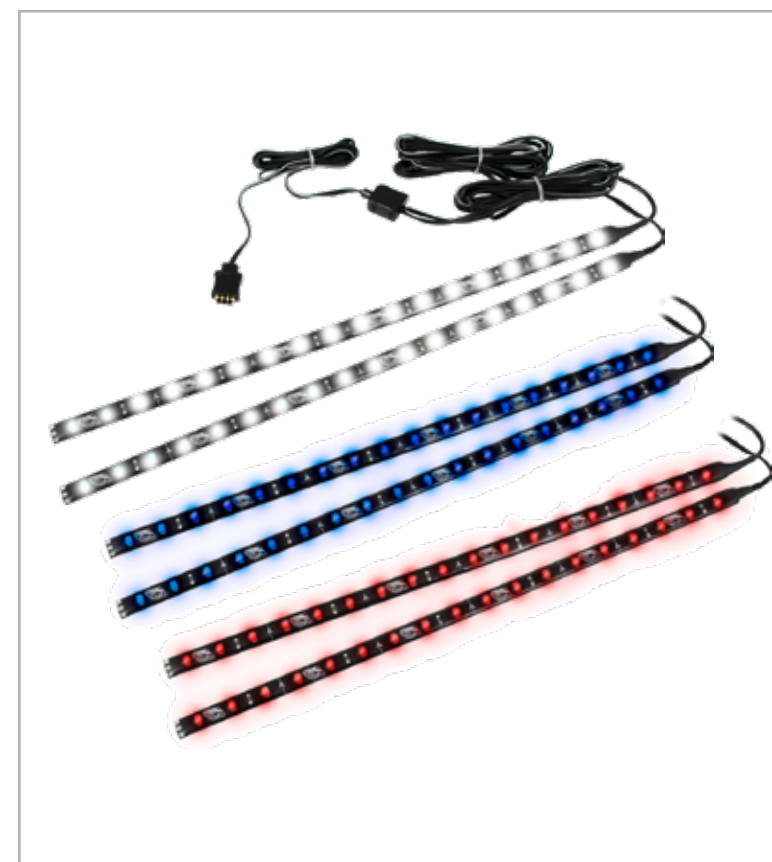

24" LED Flex Light
23804 White
23803 Blue
23805 Red

- Customizable for cars, trucks, SUVs, boats, RVs, motorcycles
- Easy hardwire installation or by 12V Quick-Clip system
- Includes (2) 12" light strips
- For interior or exterior use
- For use with 23810 kit
- 2 per inner