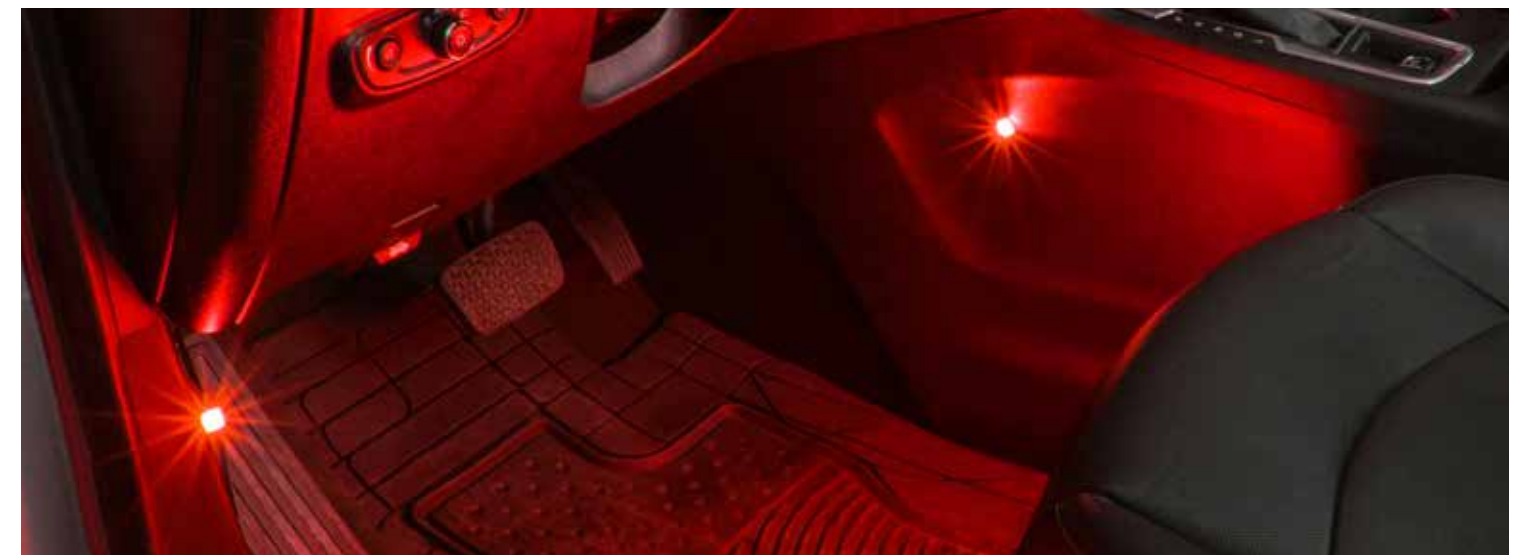

2-Pack Ultra Bright Light Pods Kit
23854 Multicolor

- 16 color choices for a custom look
- 4 preset animation modes
- Includes (2) light pods, remote control, receiver, 3M mounting tape
- Easy hardwire installation or by 12V Quick-Clip system
- 2 per inner

2-Pack Ultra Bright Panel Lights Kit
23868 Multicolor

- 16 color choices for a custom look
- 4 preset animation modes
- Includes (2) panel lights, remote control, receiver, 3M mounting tape
- Easy hardwire installation or by 12V Quick-Clip system
- 2 per inner

6-Pack Ultra Bright Light Pods Kit
23850 Multicolor

- 16 color choices for a custom look
- 4 preset animation modes
- Includes (6) light pods, remote control, receiver, 3M mounting tape
- Easy hardwire installation or by 12V Quick-Clip system
- 2 per inner

4-Pack Ultra Bright Micro Lights Kit
23197 Multicolor

- 16 color choices for a custom look
- 4 preset animation modes
- Includes (4) micro lights, remote control, receiver, 3M mounting tape
- Easy hardwire installation or by 12V Quick-Clip system
- 2 per inner

Ultra Bright Cup Holder Lights Kit
23863 Multicolor

- 16 color choices for a custom look
- 4 preset animation modes
- Includes (1) light, remote control
- Fits most vehicle cup holders
- Requires (3) AAA batteries, not included
- 2 per inner