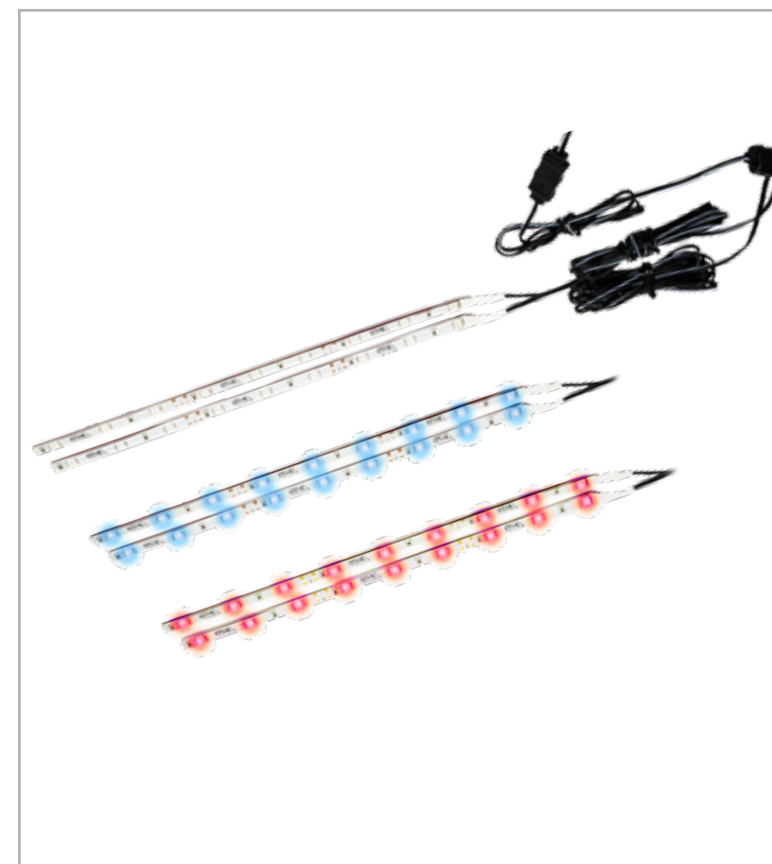

20" Ultra Bright LED Flex Light
23758 White
23759 Blue
23769 Red

- Customizable for cars, trucks, SUVs, boats, RVs, motorcycles
- Easy hardwire installation or by 12V Quick-Clip system
- Includes (2) 10" light strips
- For interior or exterior use
- For use with 23810 kit
- 2 per inner