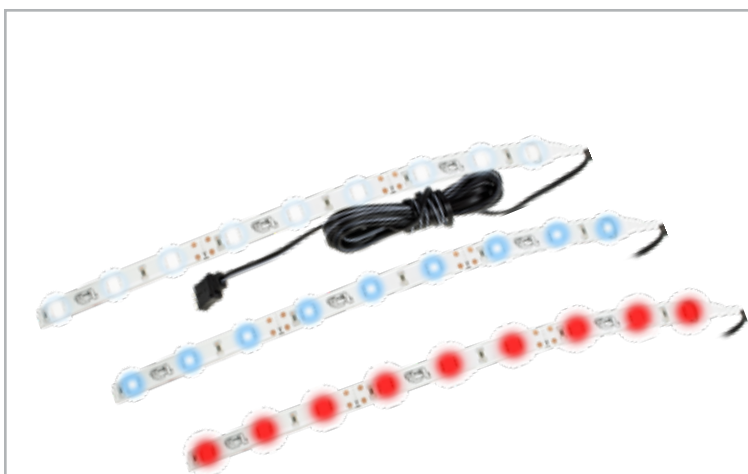

Decorative LED LIGHTING

10" Ultra Bright LED Flex Light
23818 White
23816 Blue
23819 Red

- Customizable for cars, trucks, SUVs, boats, RVs, motorcycles
- Easy hardwire installation or by 12V Quick-Clip system
- Includes (1) 10" light strip
- For interior or exterior use
- For use with 23810 kit
- 2 per inner