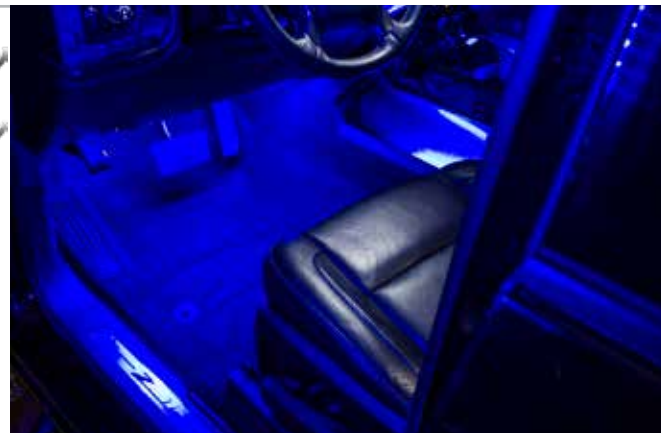

2-Pack 9" Ultra Bright Light Strips Kit
23852 Multicolor

- 16 color choices for a custom look
- 4 preset animation modes
- Includes (2) 9" light strips, remote control, receiver, 3M mounting tape
- Easy hardwire installation or by 12V Quick-Clip system
- 2 per inner