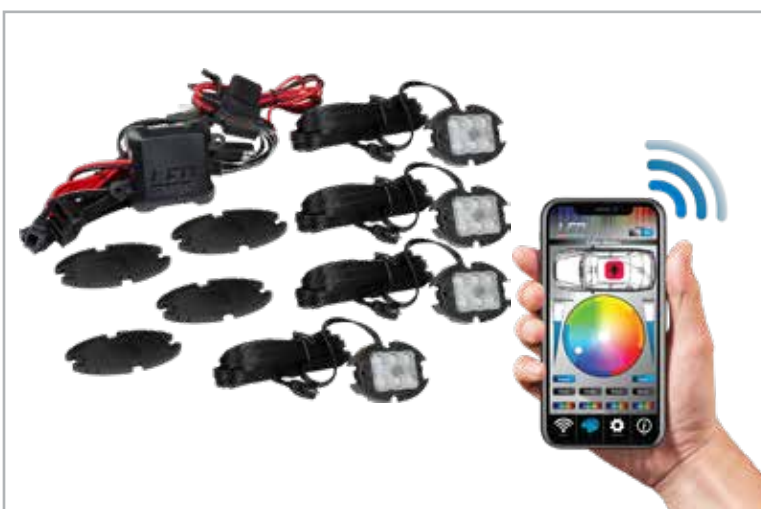

EXTERIOR KITS

App Driven

4-Pod Exterior Rock Lights Kit 23915 Multicolor

- Unlimited color choices for a custom look
- 8 preset animation modes
- Free downloadable iOS and Android app
- Includes (4) LED rock lights, receiver, 2 pin trailer light plug, 12V hardwire kit w/fuse and mounting hardware
- Easy installation
- 2 per inner