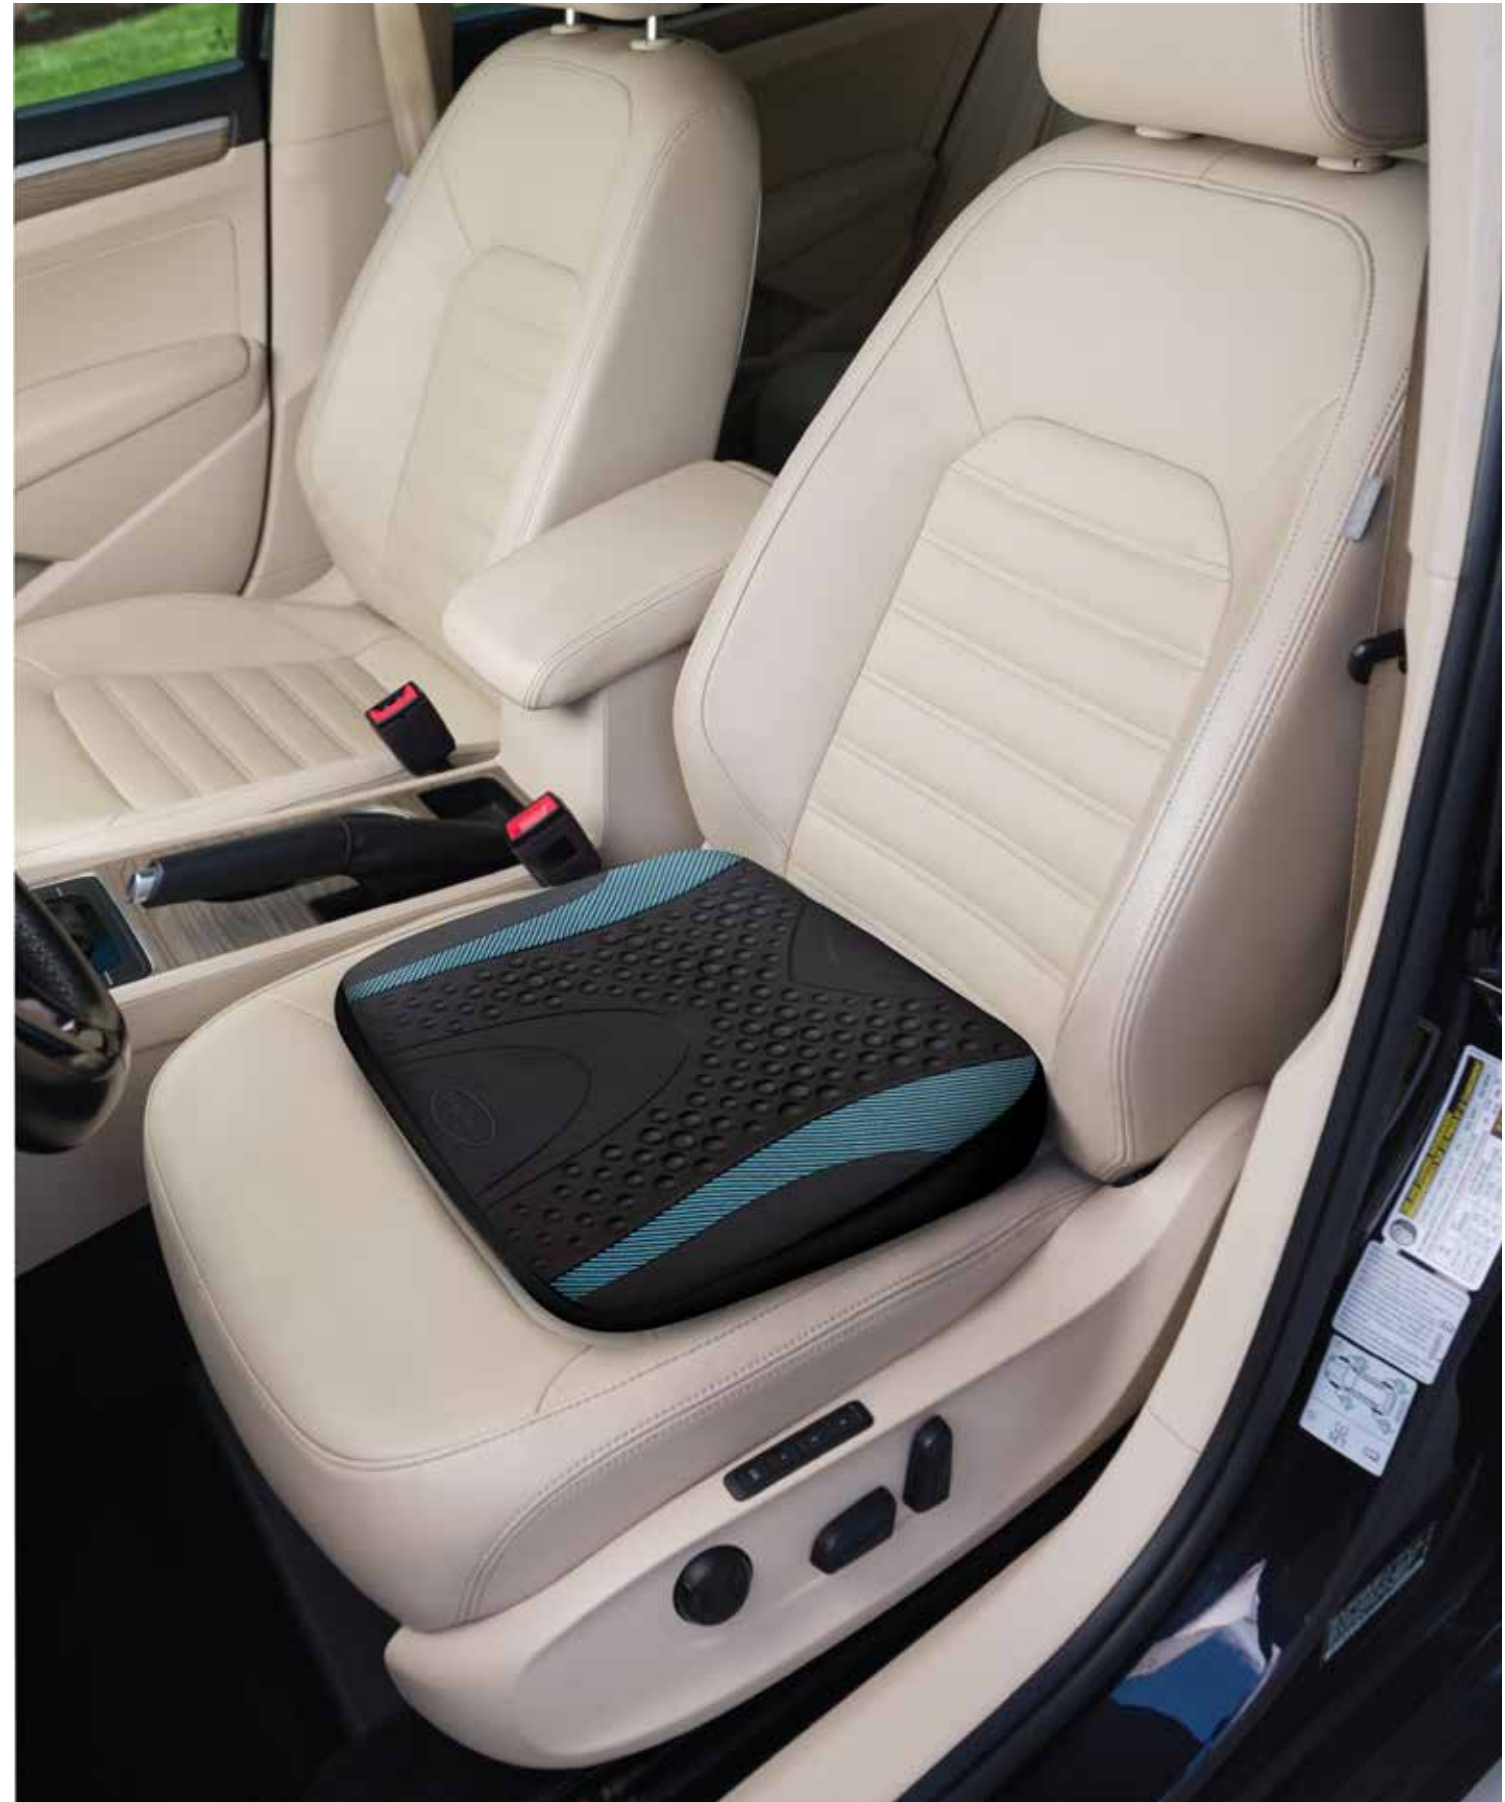

- Built-in carry handle
- 2 per inner

ERGO-DRIVE[®] GEL TARGETED COMFORT

Our Ergo-Drive line of premium products utilizes cool and soothing gel material as well as pliable memory foam to deliver targeted support to key areas of your body. Shaped to conform to the unique contours of your cervical, thoracic and lumbar regions, they ease physical stress so you feel refreshed.