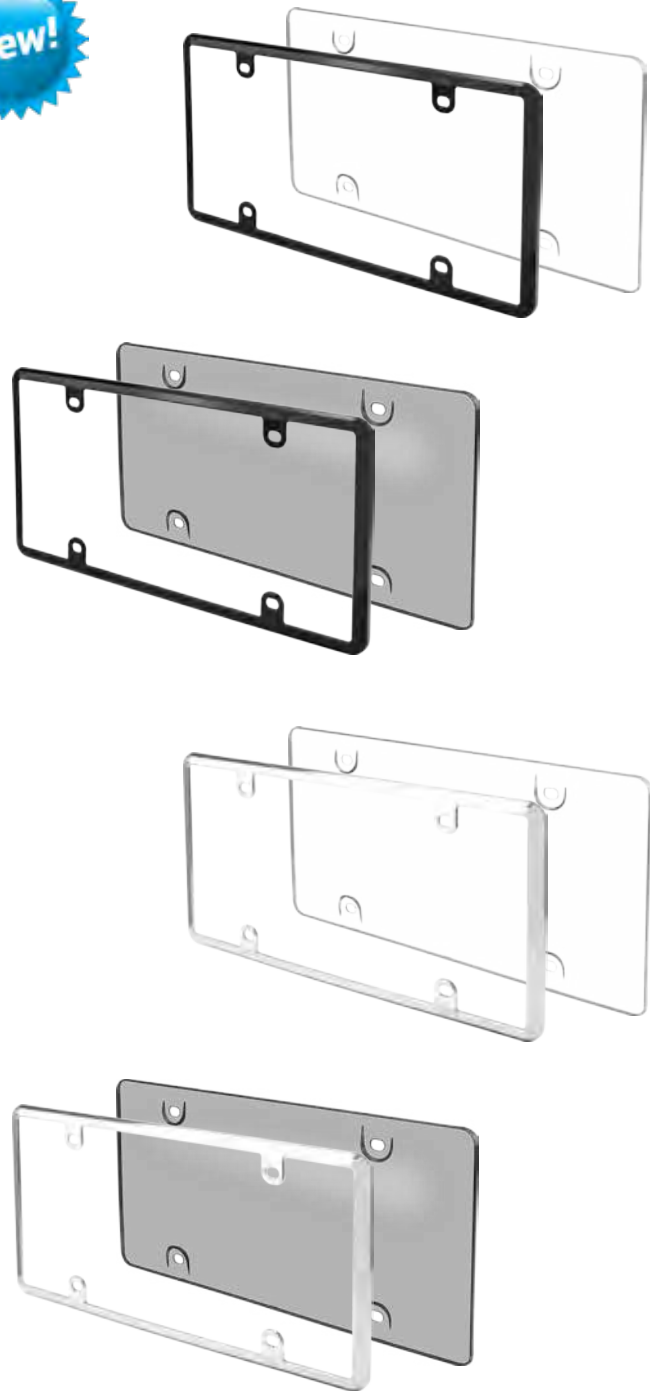

License Plate Shield COMBO WITH METAL FRAME

New!