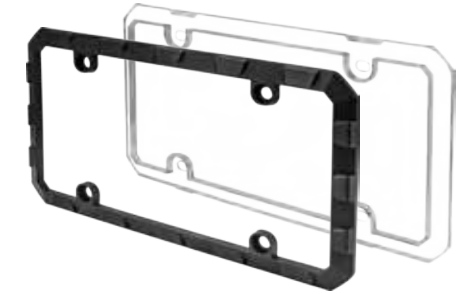

Heavy-Duty Combo 92901 Clear/Black

- Unbreakable shield withstands wear & tear
- Durable metal frame helps plates keep shape
- Sleek black finish enhances the look
- Mounting hardware is sold separately
- 2 per inner