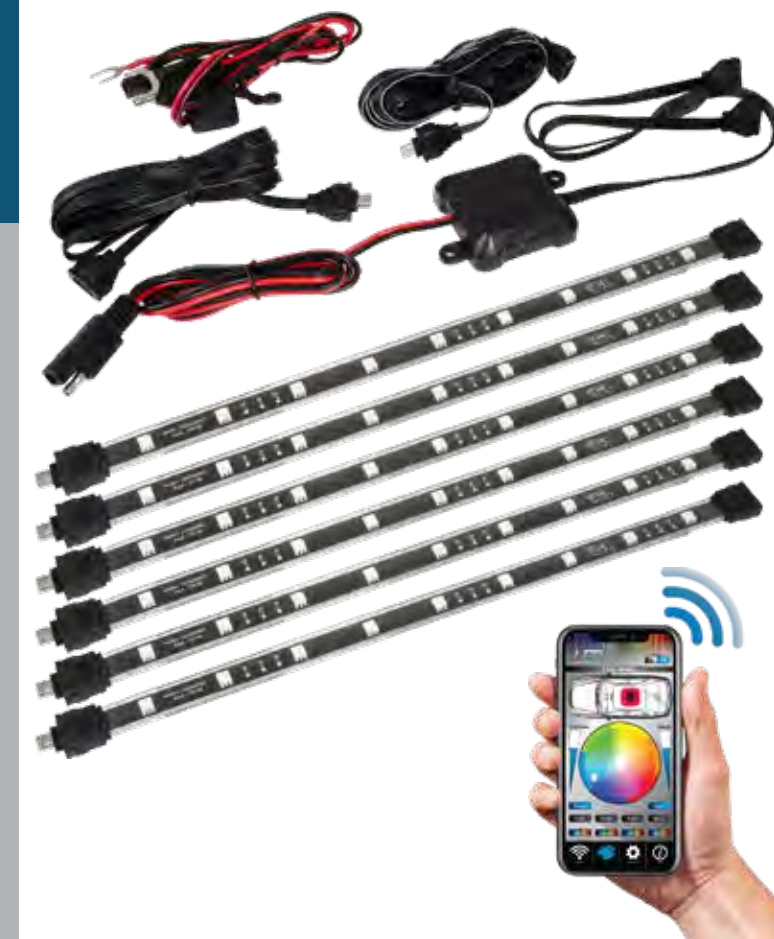

72" Exterior Strip Lights Kit
23916 Multicolor

HARDWIRE READY

WATERPROOF

FOR EXTERIOR USE

- Unlimited color choices for a custom look
- 8 preset animation modes
- Free downloadable iOS and Android app
- Includes (6) 12" light strips, receiver, 2 pin trailer light plug, 12V hardwire kit w/fuse and mounting hardware
- Easy installation
- 2 per inner