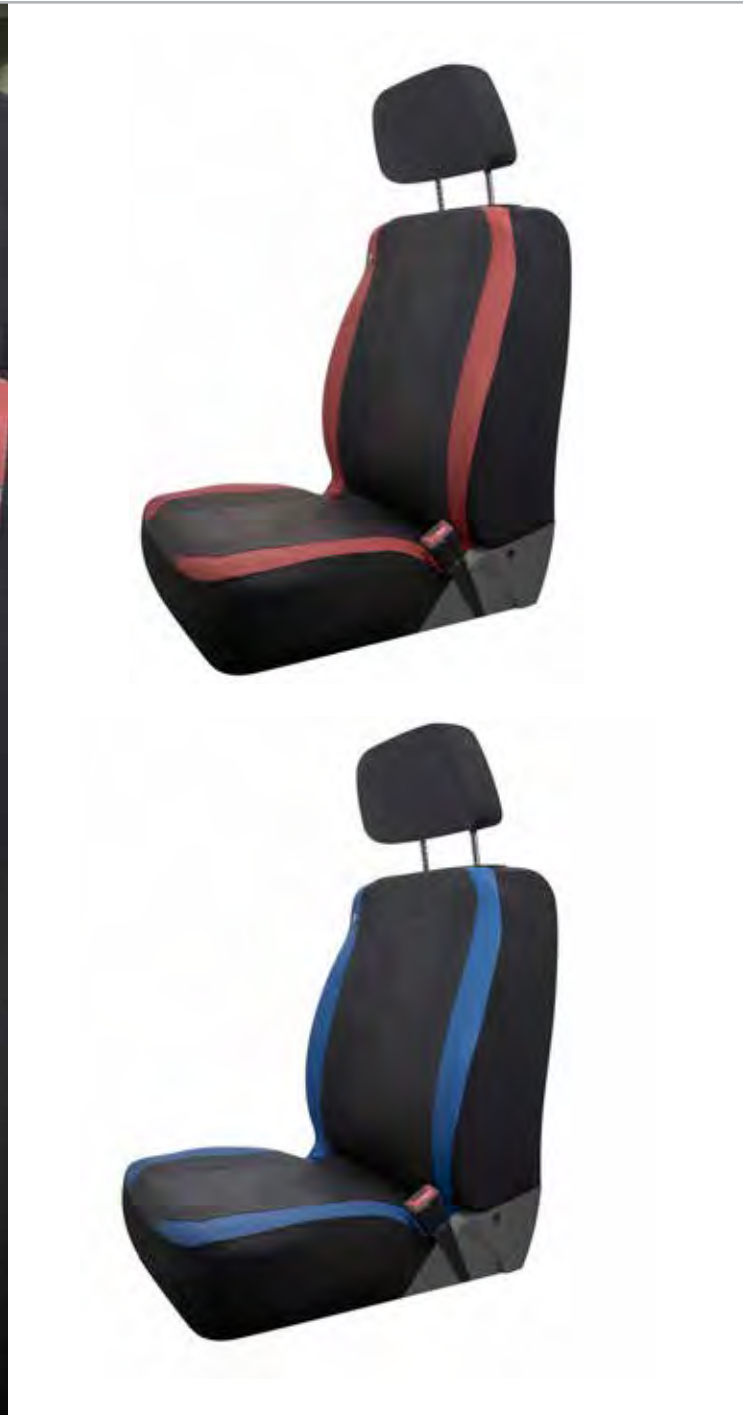

Rich Red Sports
41850 Black/Red
Deep Blue Sports
41851 Black/Blue

2 PIECE SET

VEGAN LEATHER

- For seats with adjustable headrests
- Includes (2) front seat covers and (2) headrest covers
- 2 per inner