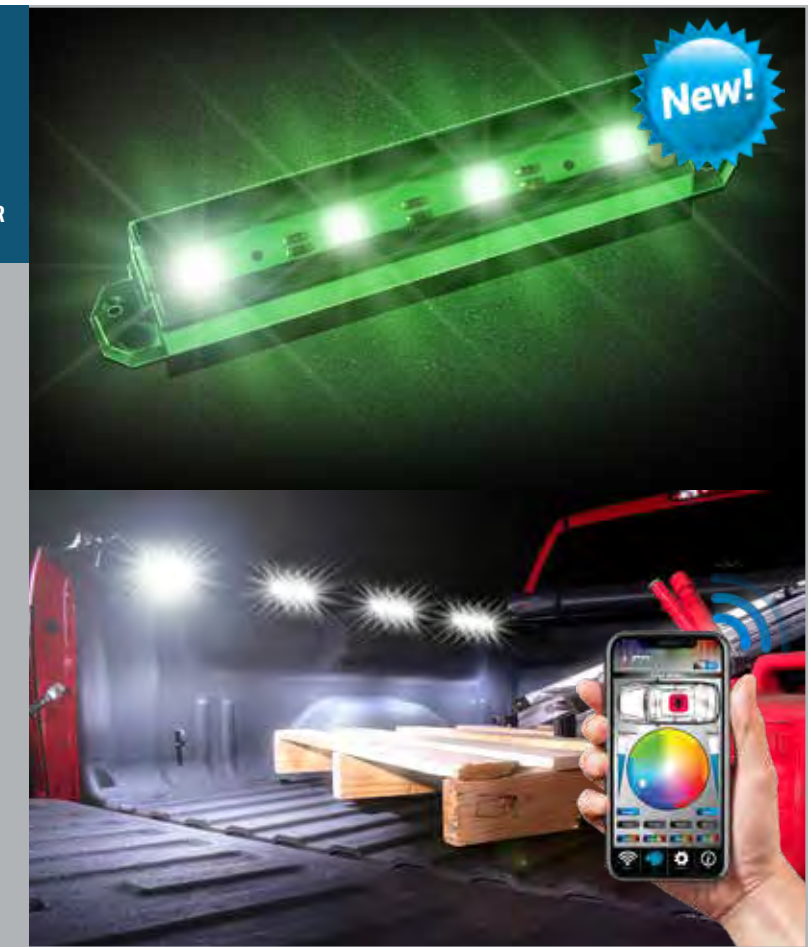

12V Truck Bed Lights Kit
23209 Multicolor

- Unlimited color choices for a custom look
- 8 preset animation modes
- Free downloadable iOS and Android app
- Includes (8) lights bars, receiver, 2 pin trailer light plug, 12V hardwire kit w/fuse and mounting hardware
- Easy installation
- 2 per inner