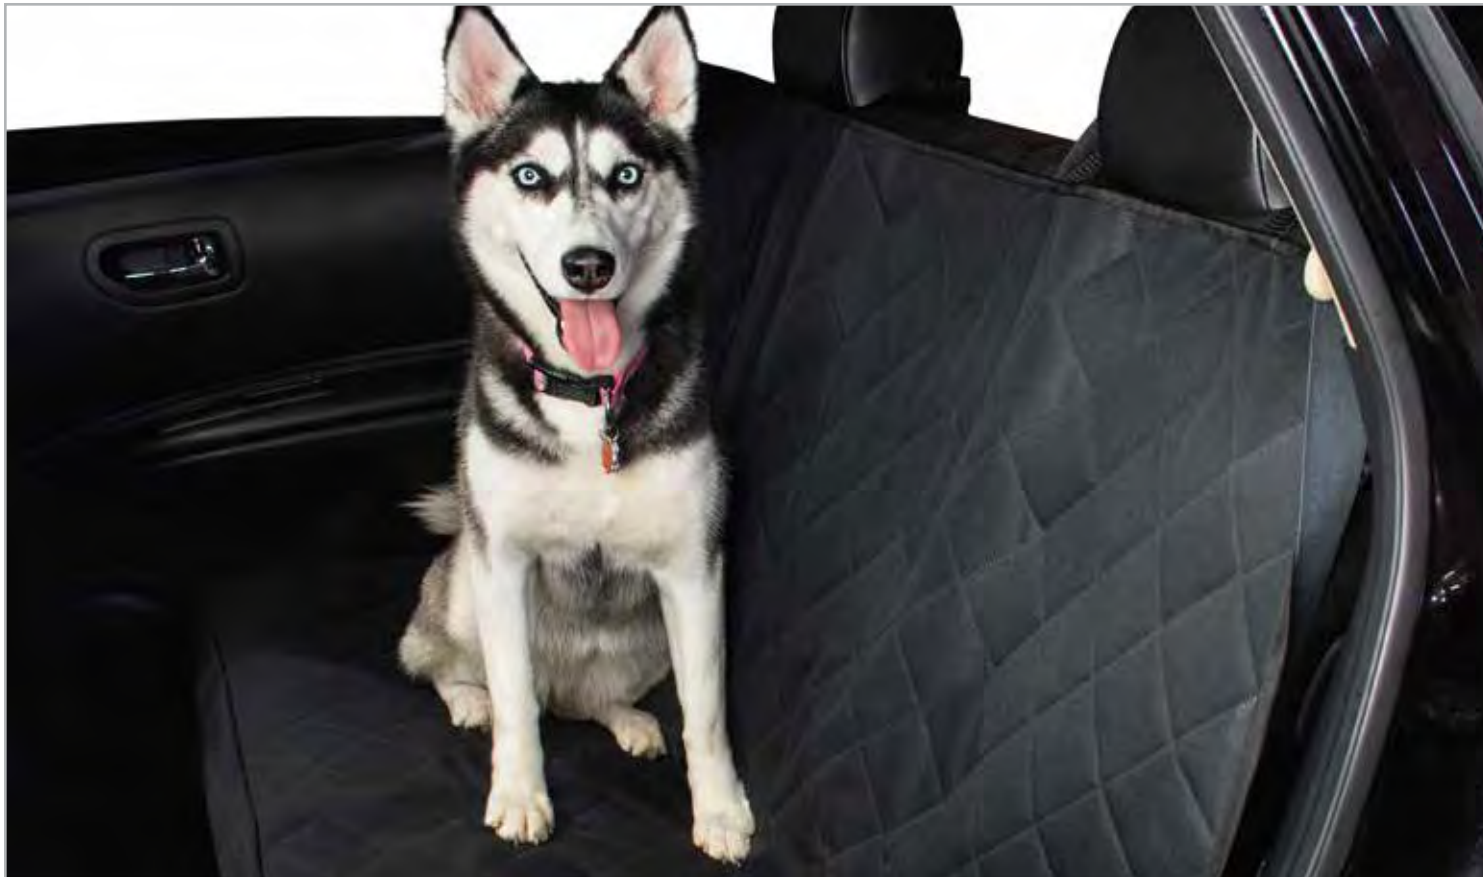

4-Piece **KITS**

Butterfly Dream
40387 Black

DURABLE
FABRIC

- For seats with/without adjustable headrests
- Includes (2) front seat covers, (1) steering wheel cover, (1) visor organizer
- 2 per inner

PET PROTECTION