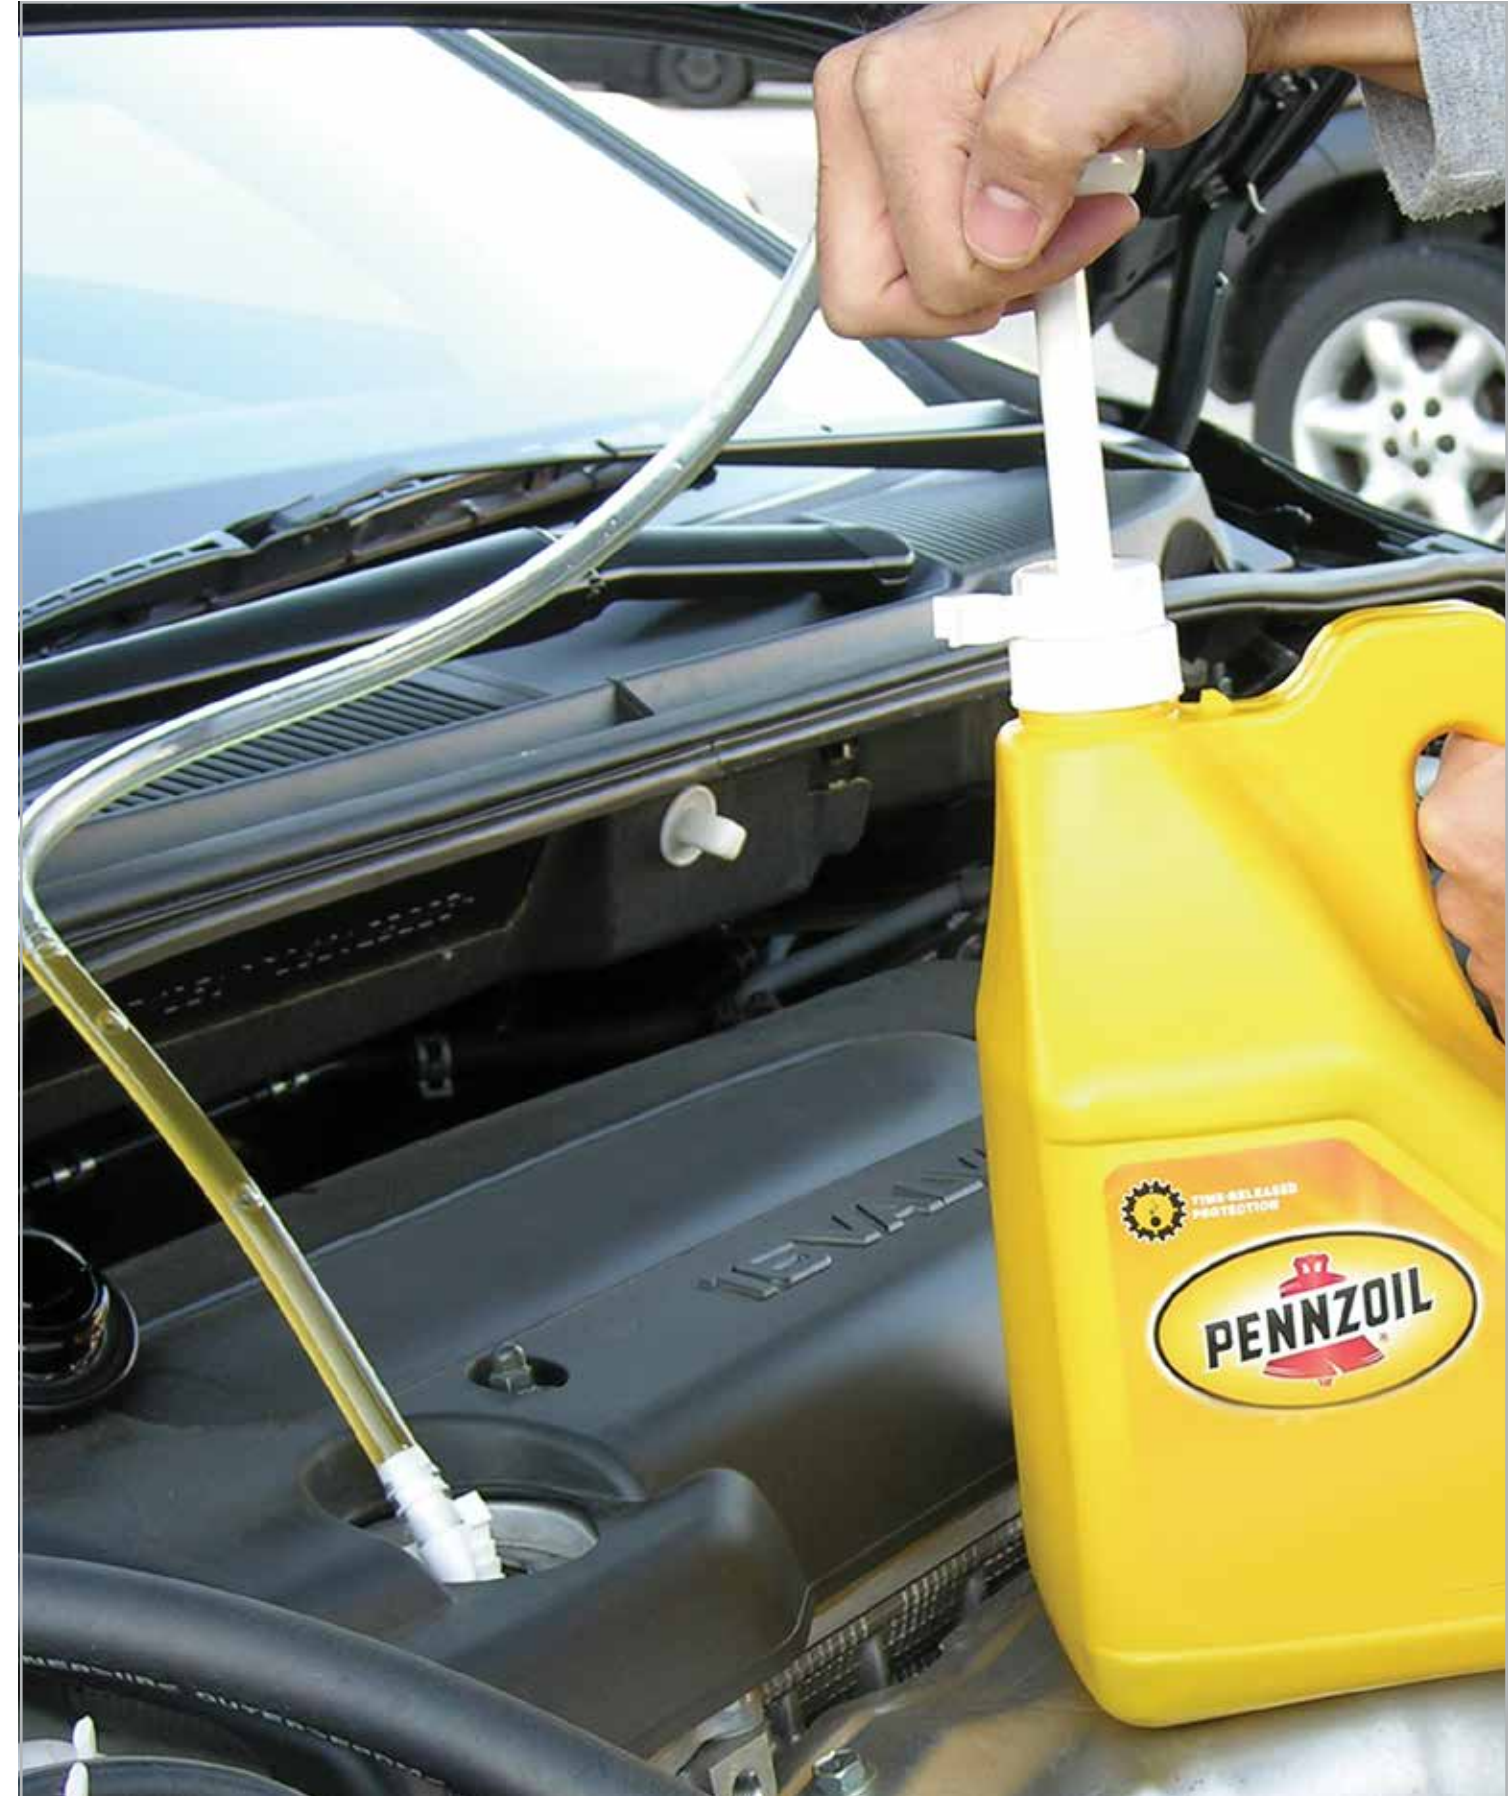

Shop Craft brand brings your vehicle all the essentials it needs for fluid management. Quality construction and innovative designs make these products perfect for regular maintenance.

FUNNELS

31114

31115