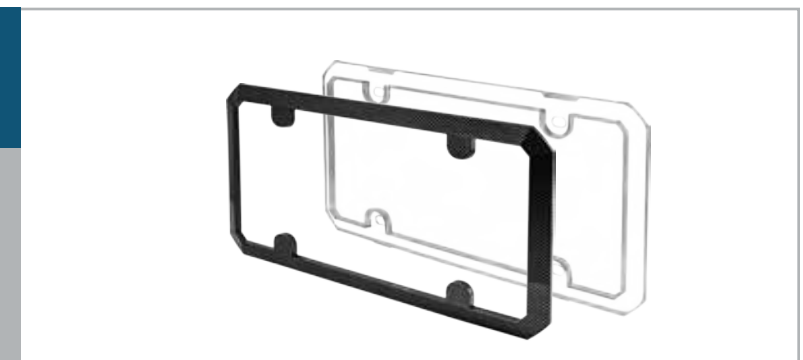

Shield with ABS Frame Combo
90085 Chrome/Clear

- Unbreakable shield withstands wear & tear
- Durable plastic frame helps plates keep shape
- Anti-theft mounting hardware included
- Mounting caps create a finished look
- 4 per inner

- Unbreakable shield withstands wear & tear
- Snap-on frame hides unsightly hardware
- Carbon fiber finish enhances the sporty look
- Mounting hardware is sold separately
- 2 per inner

License Plate Shield COMBO WITH METAL FRAME