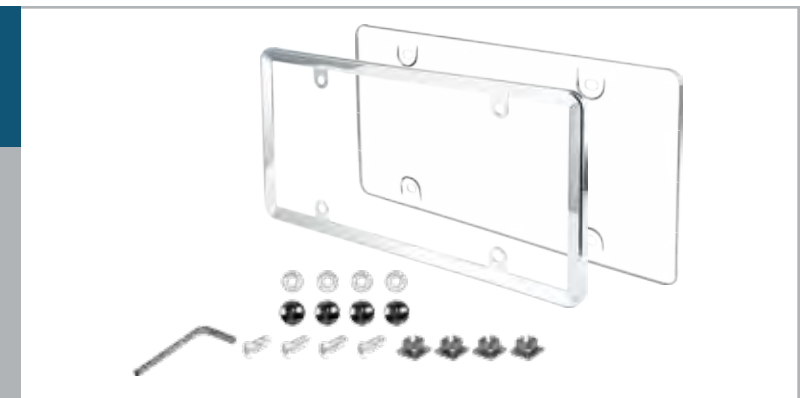

Shield with ABS Frame Combo
90085 Chrome/Clear

- Unbreakable shield withstands wear & tear
- Durable plastic frame helps plates keep shape
- Anti-theft mounting hardware included
- Mounting caps create a finished look
- 4 per inner

Shield with ABS Frame Combo
90060 Black/Clear
90061 Chrome/Clear

- Sturdy shield withstands wear & tear
- Durable plastic frame helps plates keep shape
- 6 per inner

Shield with OE Stealth Frame Combo
92855 Black/Clear

- Unbreakable shield withstands wear & tear
- Snap-on frame hides unsightly hardware
- Carbon fiber finish enhances the sporty look
- Mounting hardware is sold separately
- 2 per inner