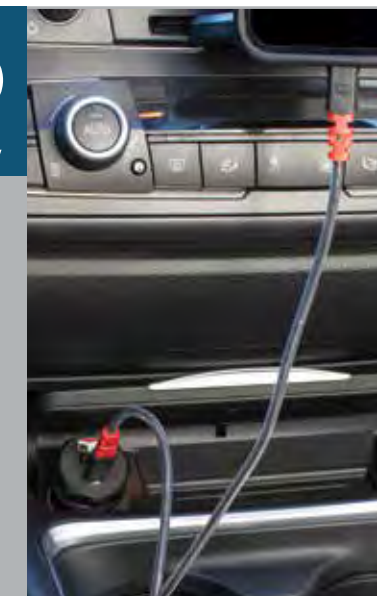

CHARGING

- Charges multiple devices simultaneously
- Power indicator glows when active
- 3 per inner