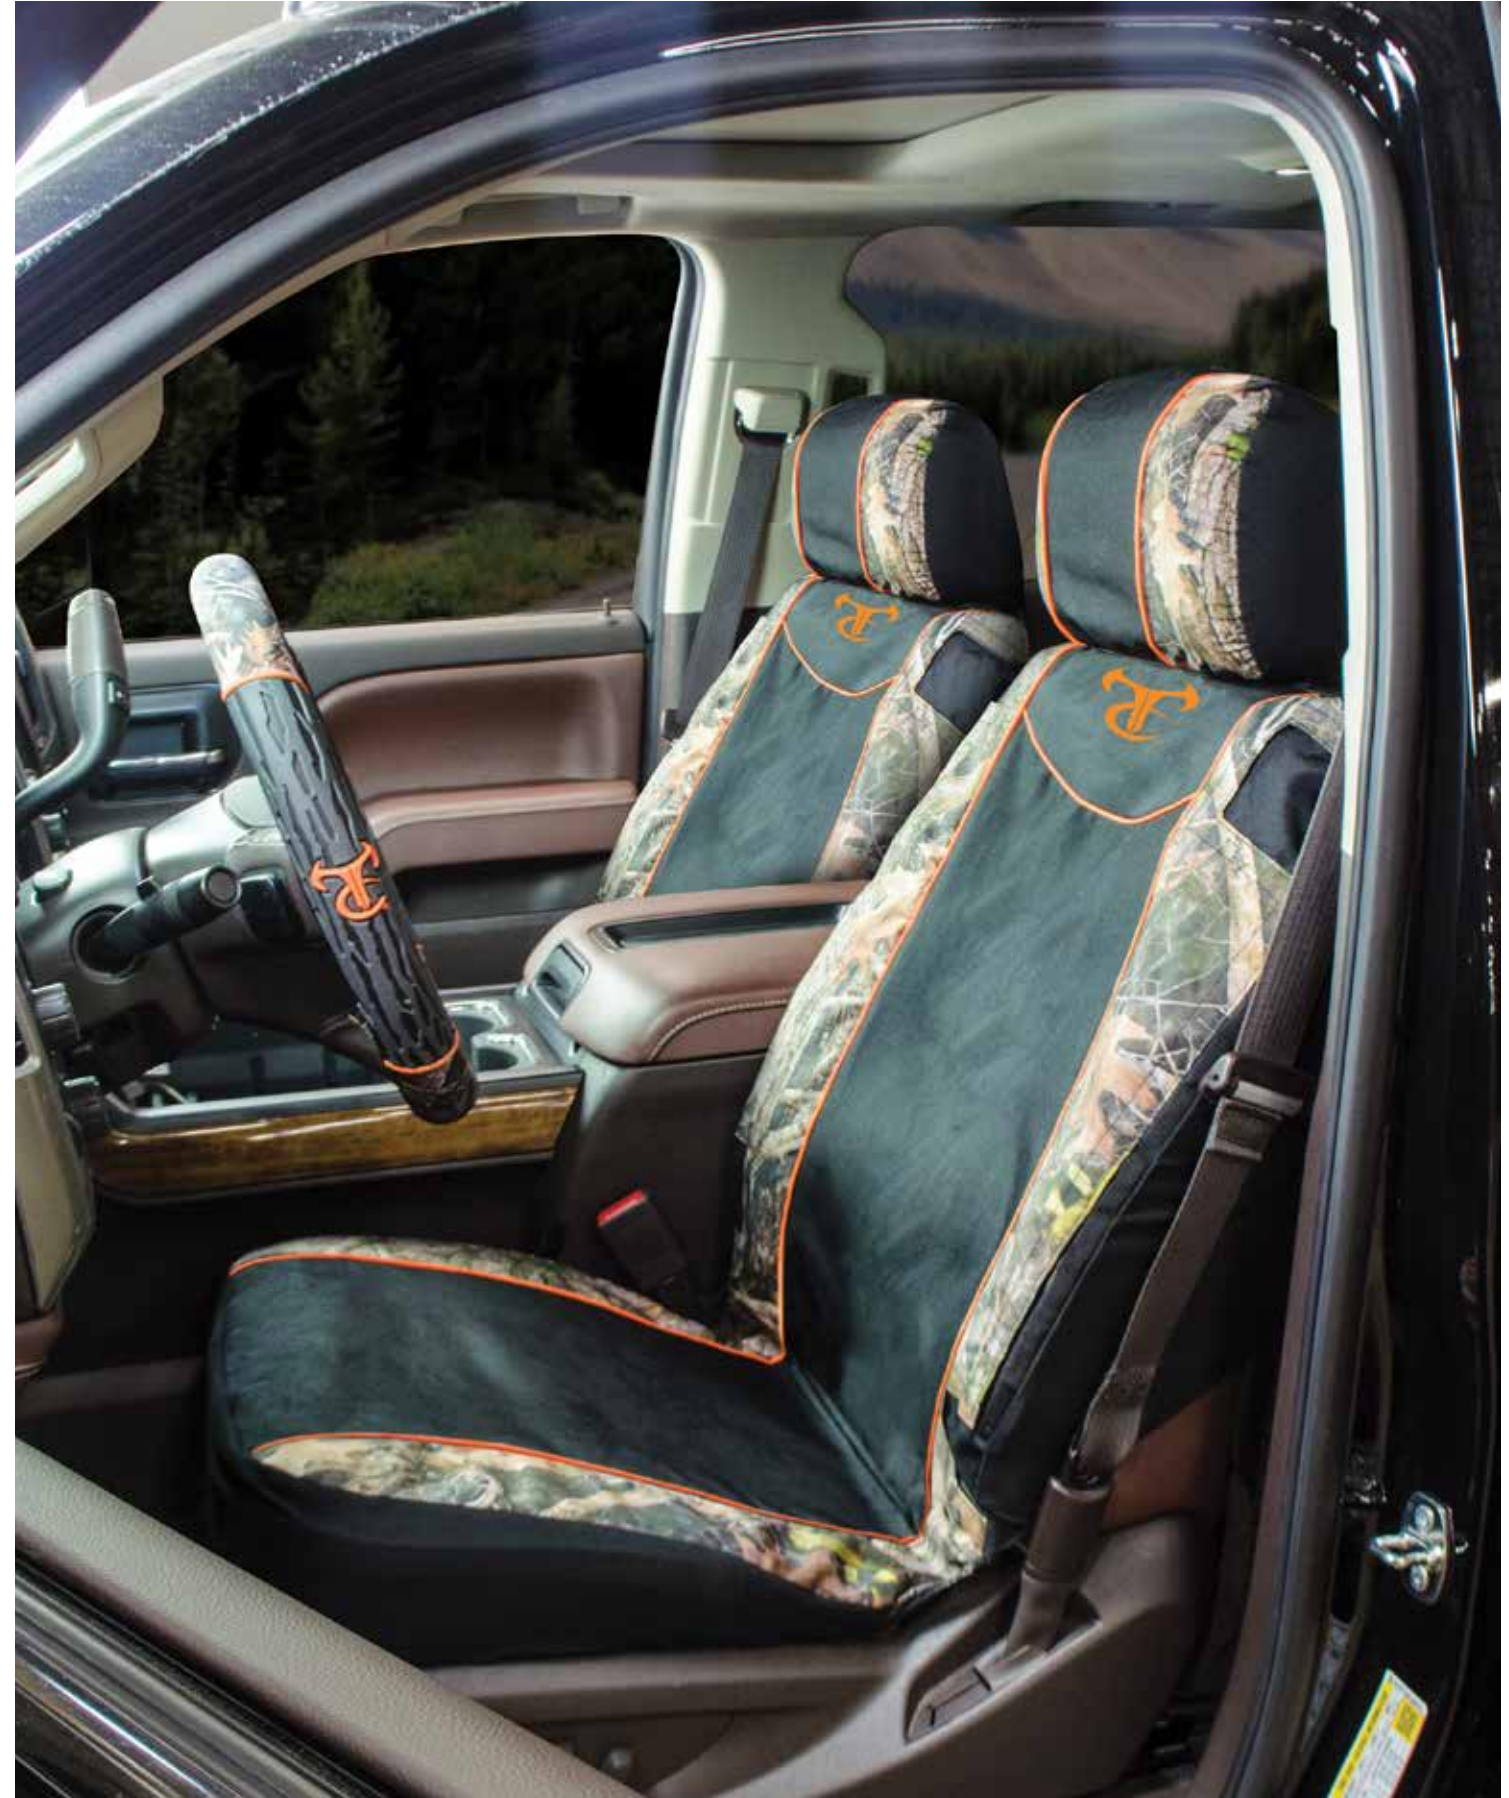

- 2 per inner

Cool, edgy style is the name of the game with our Lethal Threat collection. Designed for hot rod enthusiasts, pop culture fans, and those who live and love the rock-and-roll lifestyle, this zombie seat cover is perfect for those who count themselves ready to handle outbreaks of the shambling undead or any other kind of post-apocalyptic mayhem.