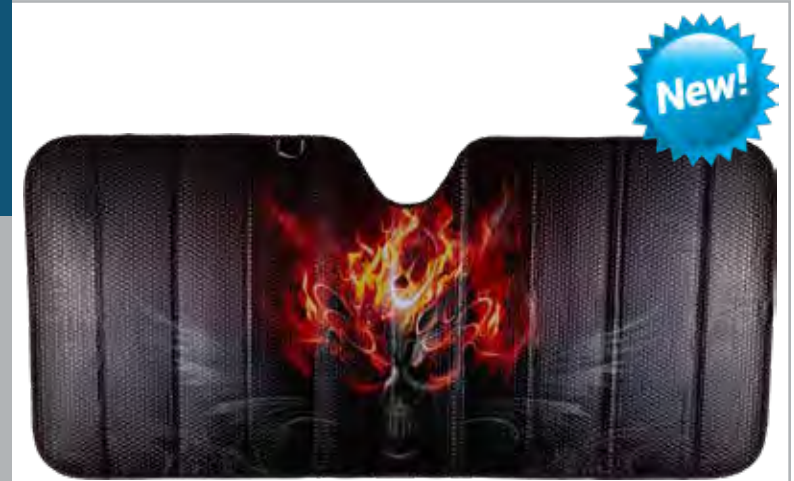

**AutoShade® Cow Print
Accordion Sunshade**
41363 Black/White