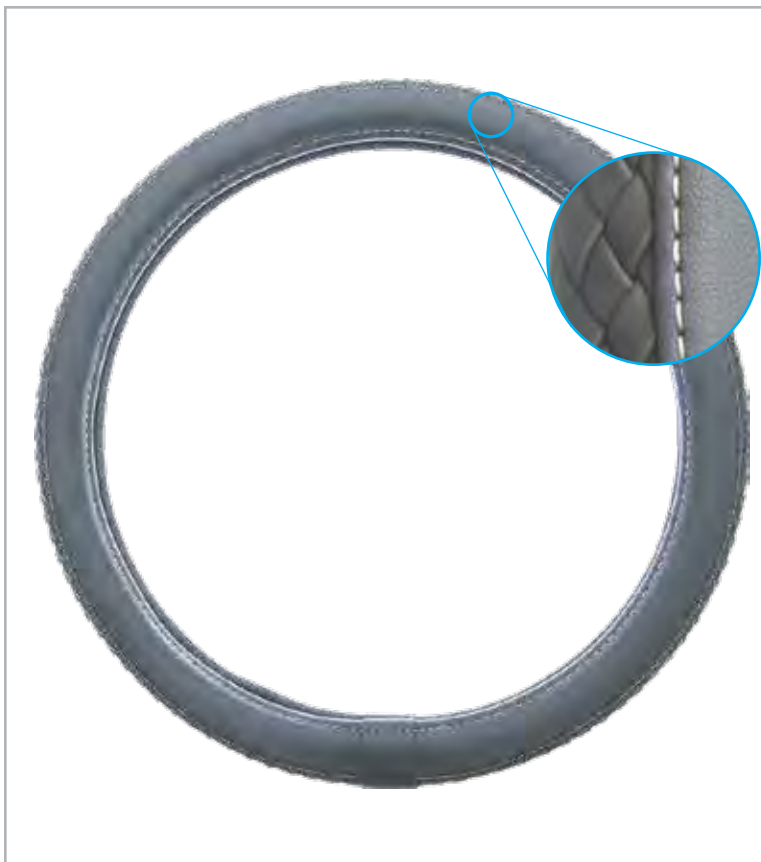

**Custom Grip™ Braided
Steering Wheel Cover**
39764PY Gray

- Soft and durable vegan leather
- Textured grips for a more relaxed drive
- EZ Stretch On Core offers enhanced stretch
- Core is odorless and non-staining
- Made to fit 14-1/2" to 15-1/2" steering wheels
- 14 per inner

**Custom Grip™ Velvet Shimmer
Steering Wheel Cover**
34063P Black
34063PY Black

- Soft touch velour fabric for comfort
- Iridescent rhinestones create a dazzling sparkle
- EZ Stretch On Core offers enhanced stretch
- Core is odorless and non-staining
- Made to fit 14-1/2" to 15-1/2" steering wheels
- 34063P 2 per inner
- 34063PY 12 per inner