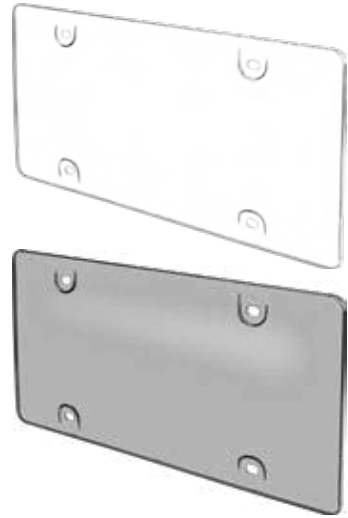

LICENSE PLATE SHIELD

Flat Shield
 92528 Clear
 92529 Smoke

- Shield creates a finished, clearly visible look
- Reliable coverage for year-round use
- Made to fit standard-size license plates
- Safe for use in brushless car washes
- The mounting hardware is sold separately
- 6 per inner

License Plate Frames

Choosing the right license plate frame is a breeze with our new easy-view colored packaging. This simple new system creates a streamlined shopping experience by clearly identifying each type of frame by color. Basic frames are in blue packaging, fashion frames are in gold, and license plate shields and combos are in red.

Unbreakable Domed Shield
 90151 Clear/Chrome
 90152 Smoke

- Unbreakable material withstands wear & tear
- UV-resistance prevents fading
- Dome creates a finished, clearly visible look
- Reliable coverage for year-round use
- Made to fit standard-size license plates
- Safe for use in brushless car washes
- Mounting hardware is sold separately
- 4 per inner