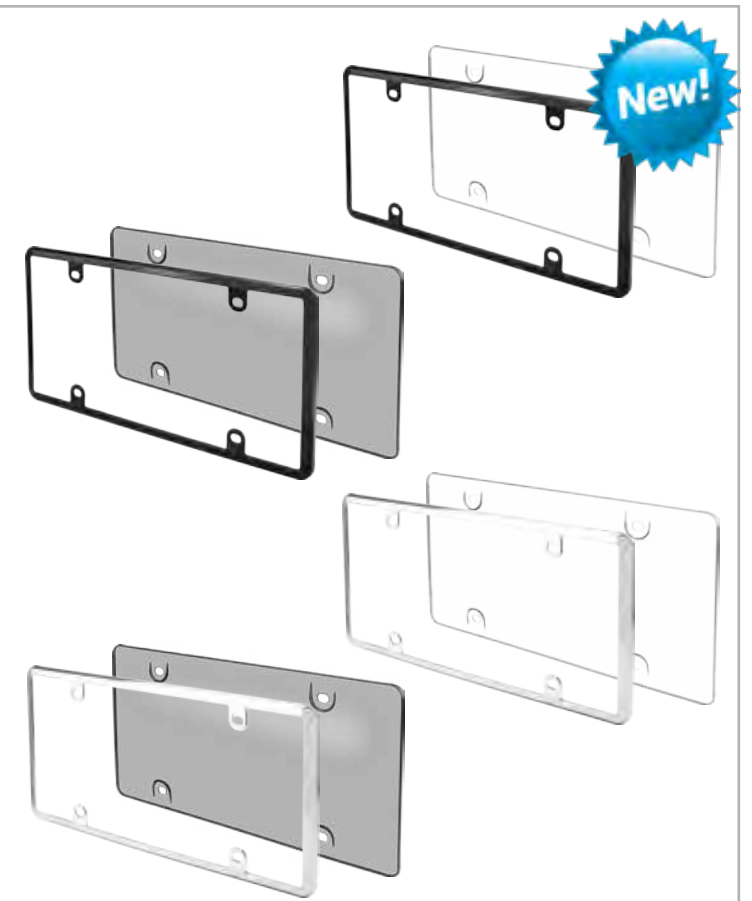

License Plate Shield
COMBO WITH FRAME

Heavy-Duty Plastic Combo
90147 Black/Clear
90148 Black/Smoke
90149 Chrome/Clear
90150 Chrome/Smoke

- Unbreakable shield withstands wear & tear
- Durable plastic frame helps plates keep shape
- 4 per inner