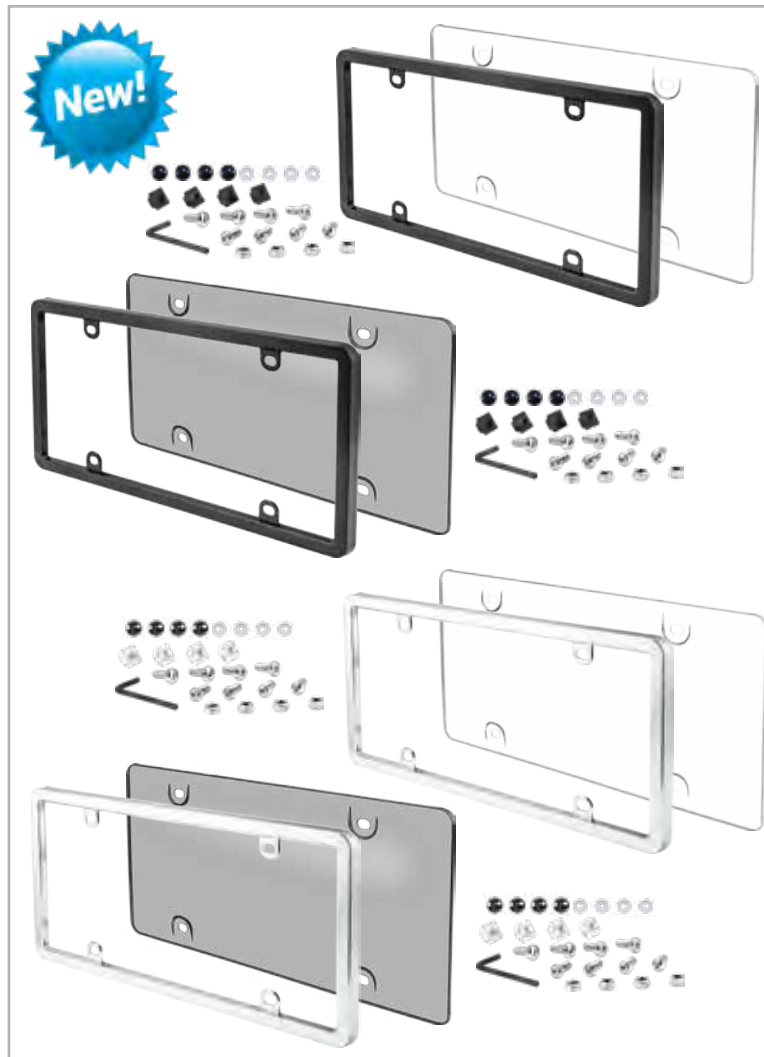

Domed Shield
92515 Clear
92516 Smoke

- Durable plastic cover withstands wear and tear
- Dome creates a finished, clearly visible look
- Reliable coverage for year-round use
- Made to fit standard-size license plates
- Safe for use in brushless car washes
- Mounting hardware is sold separately
- 6 per inner

Bling Shield
92907 Chrome

- Unbreakable shield withstands wear & tear
- Sparkling rhinestones add eye-catching flair
- Safe for use in brushless car washes
- The mounting hardware is sold separately
- 6 per inner

License Plate Shield
COMBO WITH FRAME

Heavy-Duty Plastic Combo
90147 Black/Clear
90148 Black/Smoke
90149 Chrome/Clear
90150 Chrome/Smoke

- Unbreakable shield withstands wear & tear
- Durable plastic frame helps plates keep shape
- 4 per inner