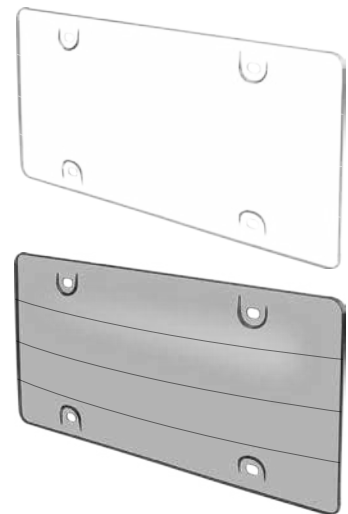

Heavy-Duty Domed Shield
92520 Clear
92521 Smoke

- Durable plastic cover withstands wear and tear
- Dome creates a finished, clearly visible look
- Reliable coverage for year-round use
- Made to fit standard-size license plates
- Safe for use in brushless car washes
- Mounting hardware is sold separately
- 12 per inner