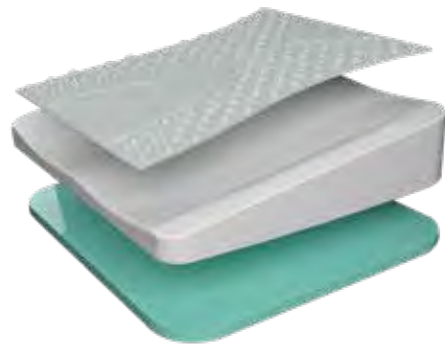

New!

**Dr. Scholl's Revitalize Posterior
Seat Cushion**
43925 Black

ERGONOMIC
DESIGN

DURABLE
CONSTRUCTION

- Stimulating bubbles target pressure points
- Reduces fatigue/improves posture
- Anti-slip backing provides stability

- Built-in carry handle
- 2 per inner