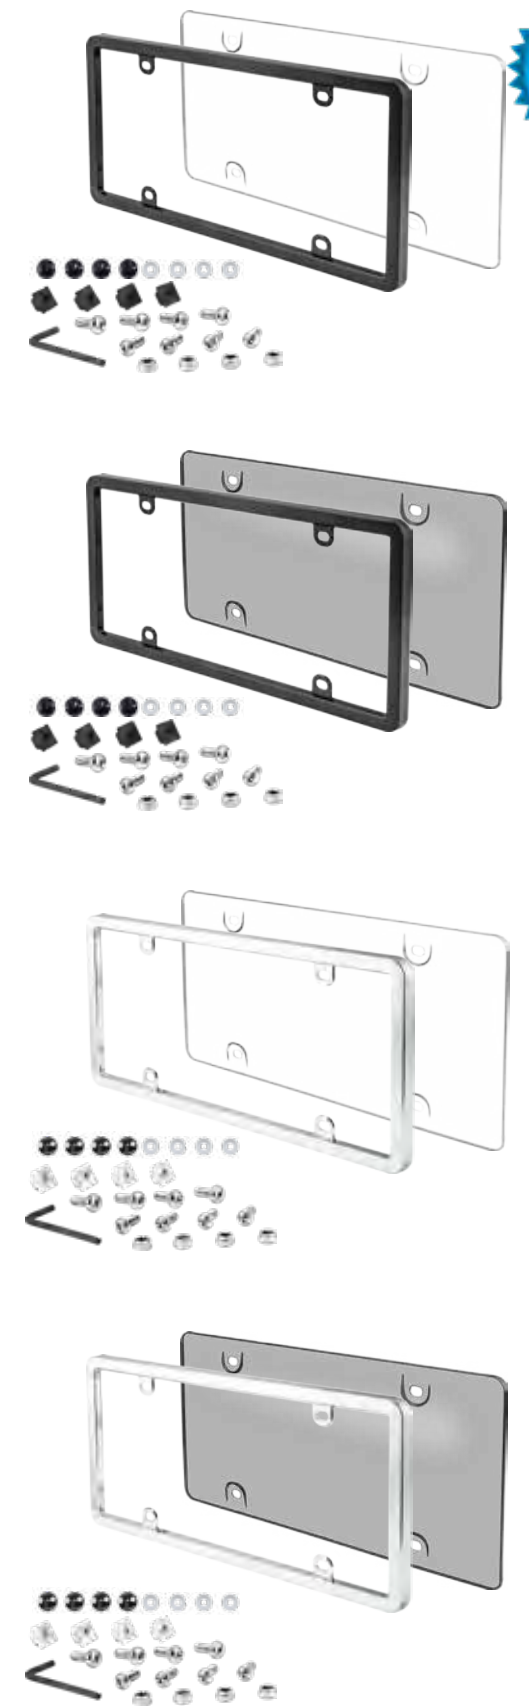

Deluxe Metal Combo

- 90181 Black/Clear
- 90182 Black/Clear
- 90183 Chrome/Clear
- 90184 Chrome/Smoke

- Unbreakable shield withstands wear & tear
- Durable metal frame helps plates keep shape
- Anti-theft mounting hardware is included
- Mounting caps create a finished look
- 4 per inner

New!