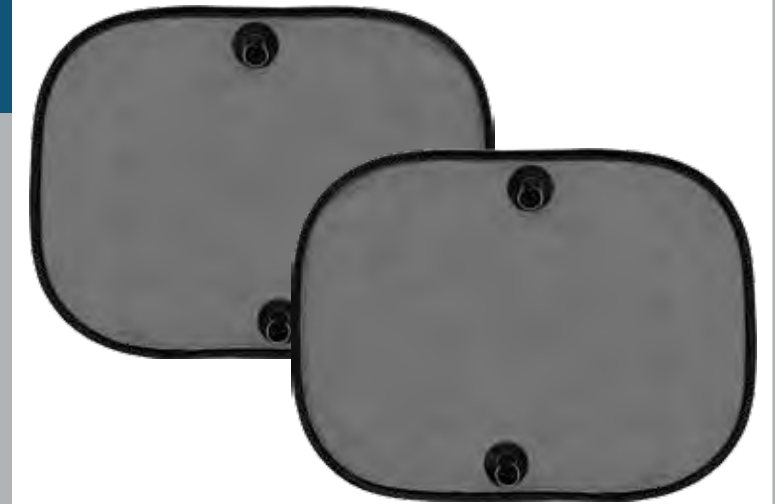

SUN CUTTERS™

**AutoShade® Sun Cutters™
Side Shades
40708 Black**

- Reduces glare from sun/headlights
- Convenient see-through mesh material
- Attaches easily with suction cups
- Twist-fold design is easy to install
- 14" x 18" coverage area (per shade)
- 4 per inner