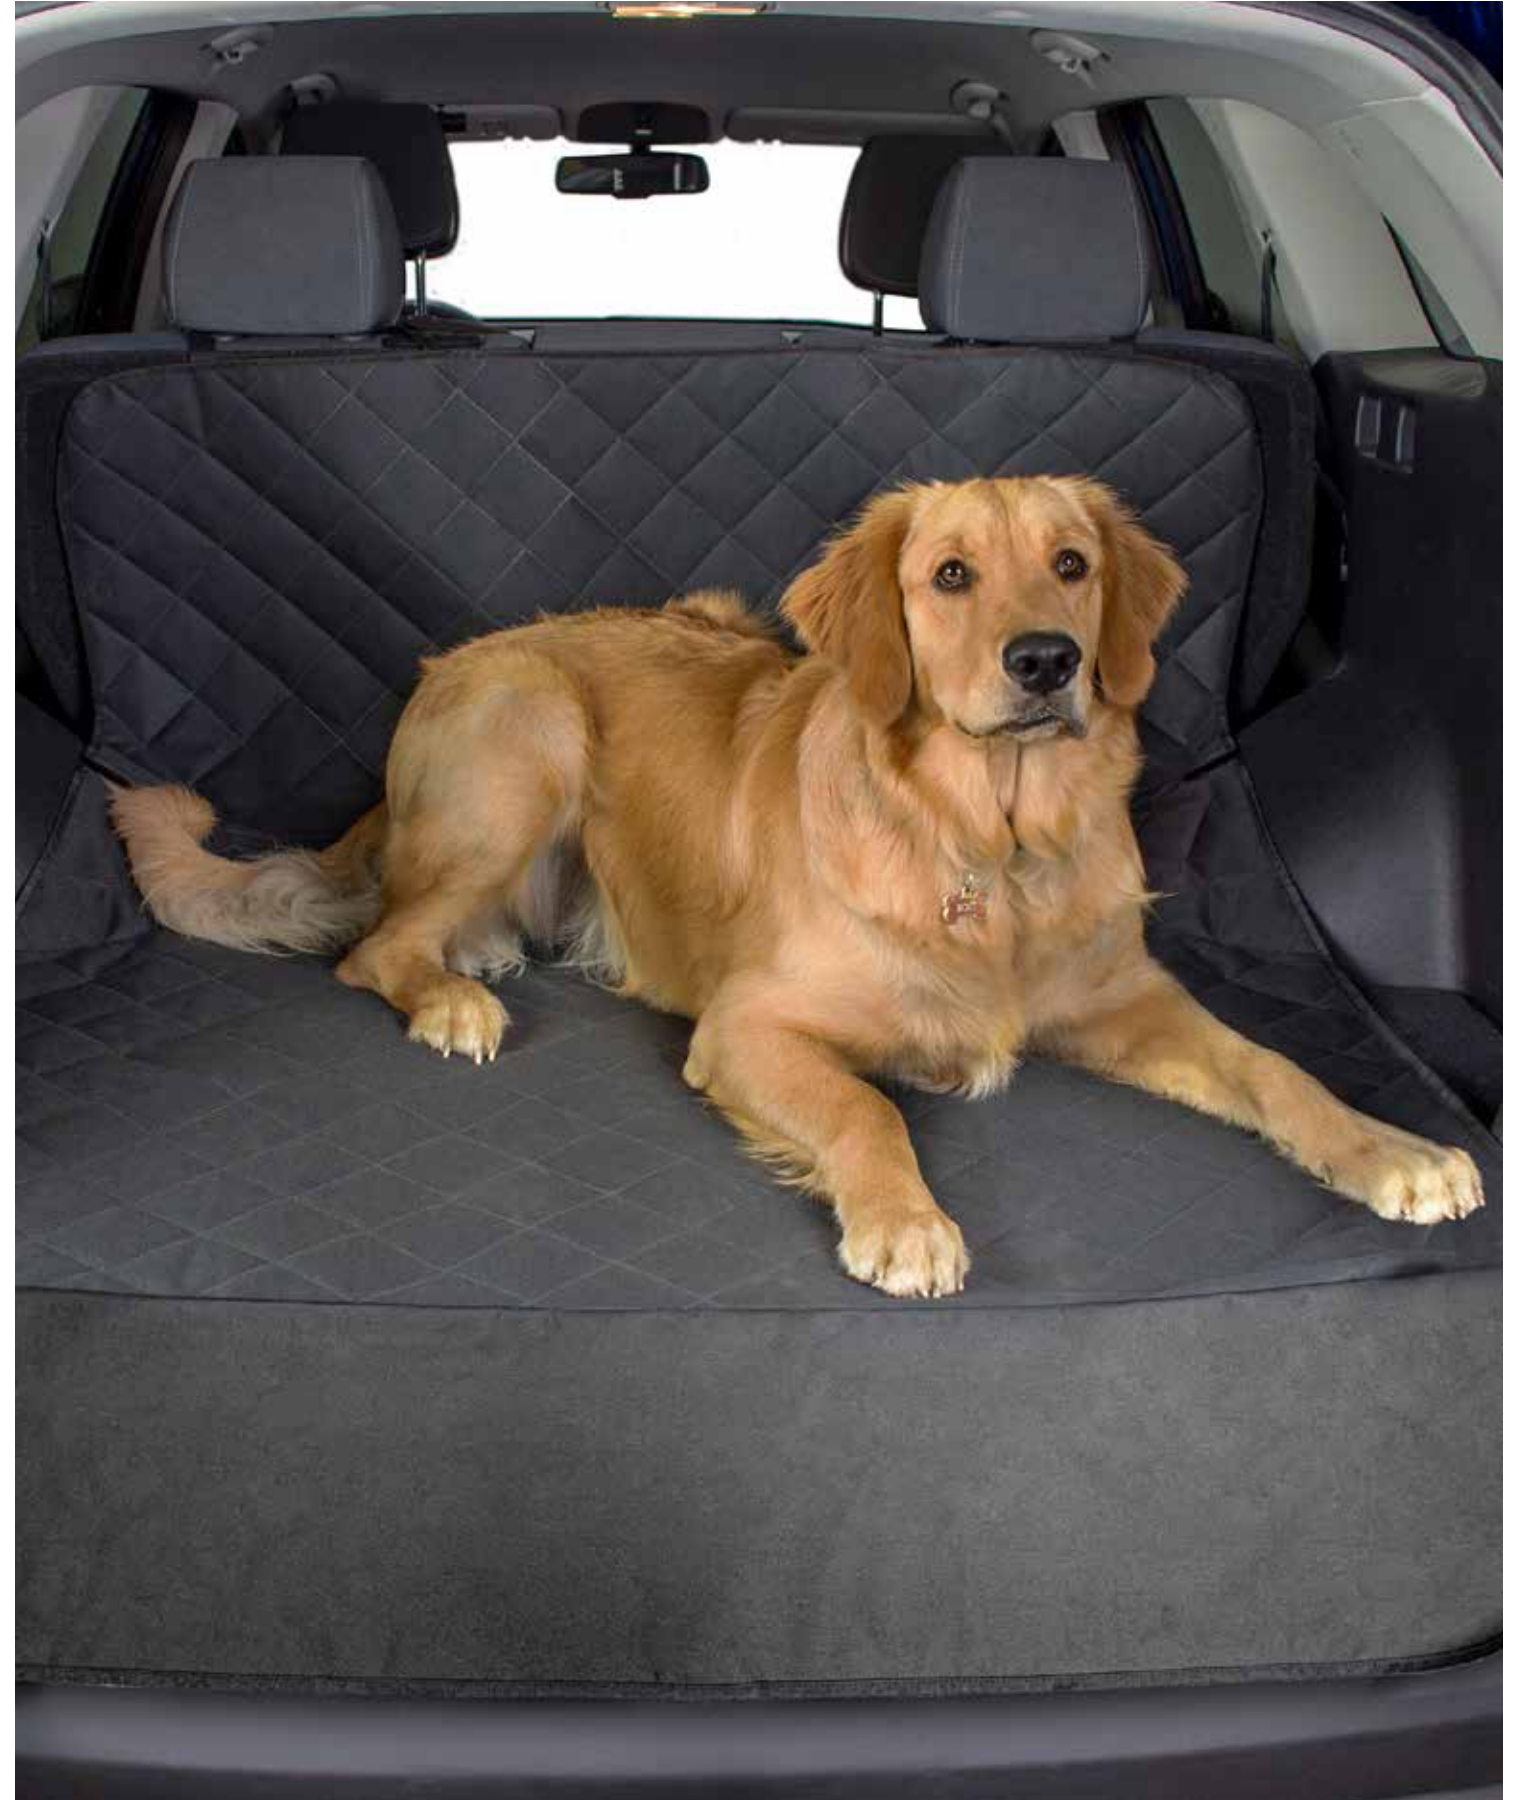

Back Bench Seat Protector
13901D Black

WATER
PROOF

SCRATCH
RESISTANT

- For seats with/without adjustable headrests
- Includes (1) rear seat protector
- Ships in 4-Piece PDQ Display
- 4 per inner

For premium quality from a brand you can trust, Dickies sets the bar high for seat covers. Built to stand up to miles of travel under all kinds of conditions, these heavy-duty covers are made with activity in mind. Whether you're running errands, taking the kids back and forth to practice, or setting out for weekend adventures, you can count on Dickies to handle the job and look good doing it.