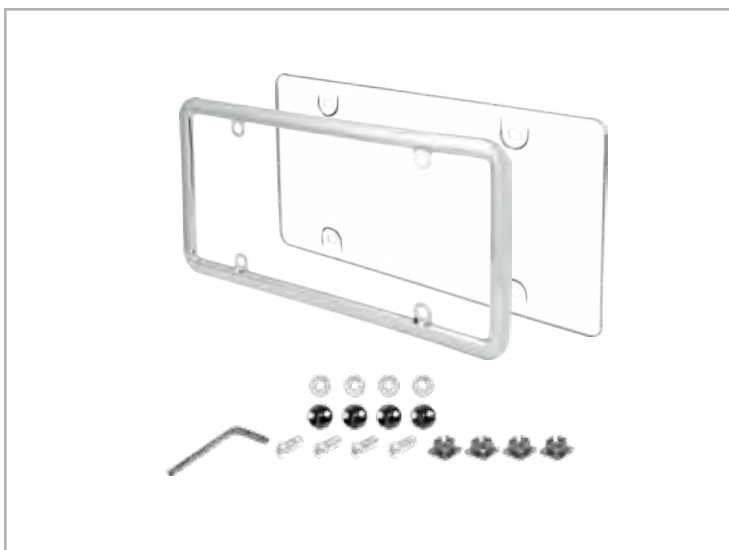

Shield with Metal Frame Combo
90075 Chrome/Clear

- Unbreakable shield withstands wear & tear
- Durable metal frame helps plates keep shape
- Mounting caps create a finished look
- Anti-theft mounting hardware included
- 4 per inner

License Plate Frames PLASTIC

Stealth Frame
92820 Black

- Durable plastic withstands wear & tear
- Snap-on frame hides unsightly hardware
- Carbon fiber print enhances the look
- Mounting hardware is sold separately
- 4 per inner