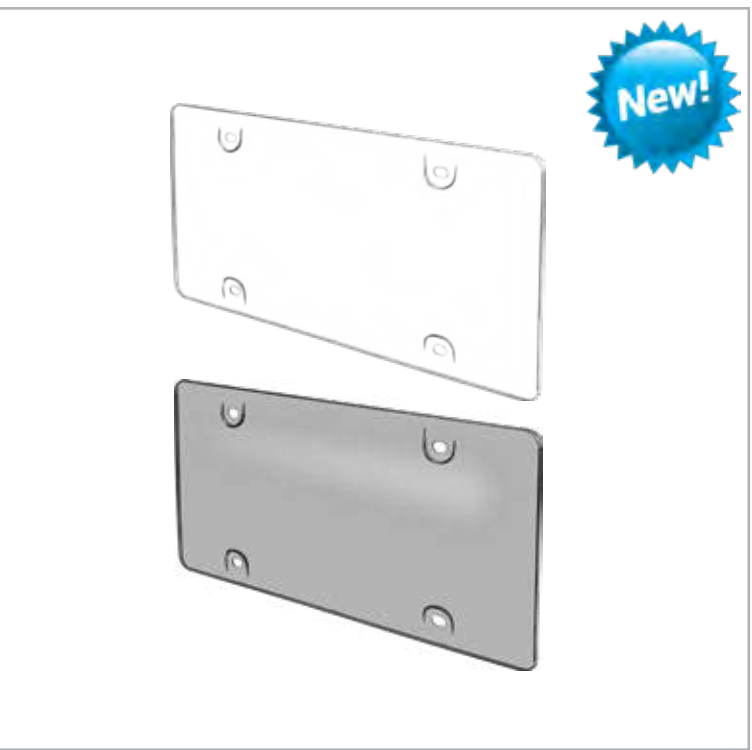

Unbreakable Domed Shield
90151 Clear/Chrome
90152 Smoke

- Unbreakable material withstands wear & tear
- UV-resistance prevents fading
- Dome creates a finished, clearly visible look
- Reliable coverage for year-round use
- Made to fit standard-size license plates
- Safe for use in brushless car washes
- Mounting hardware is sold separately
- 4 per inner