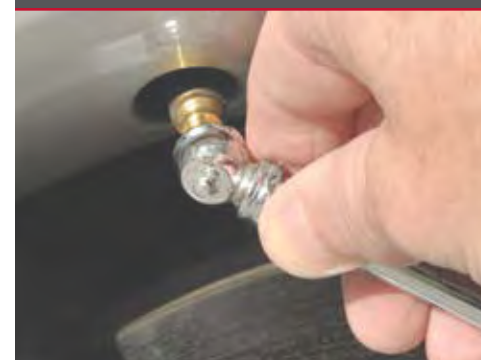

383 Tire & Wheel Accessories

399 Mirrors

405 Exterior Accessories

Floor Mats

A vehicle's interior is just as important as its exterior, even under your feet. Whether you're looking to add some personality or need something more practical, Custom Accessories has you covered from the ground up. Our selection of durable floor mats will take you from season to season, keeping your carpet clean with sturdy construction and innovative designs. The following pages showcase our selection of fine products from brands such as Dickies, Armor All, TrueTimber, and our own private label brands.