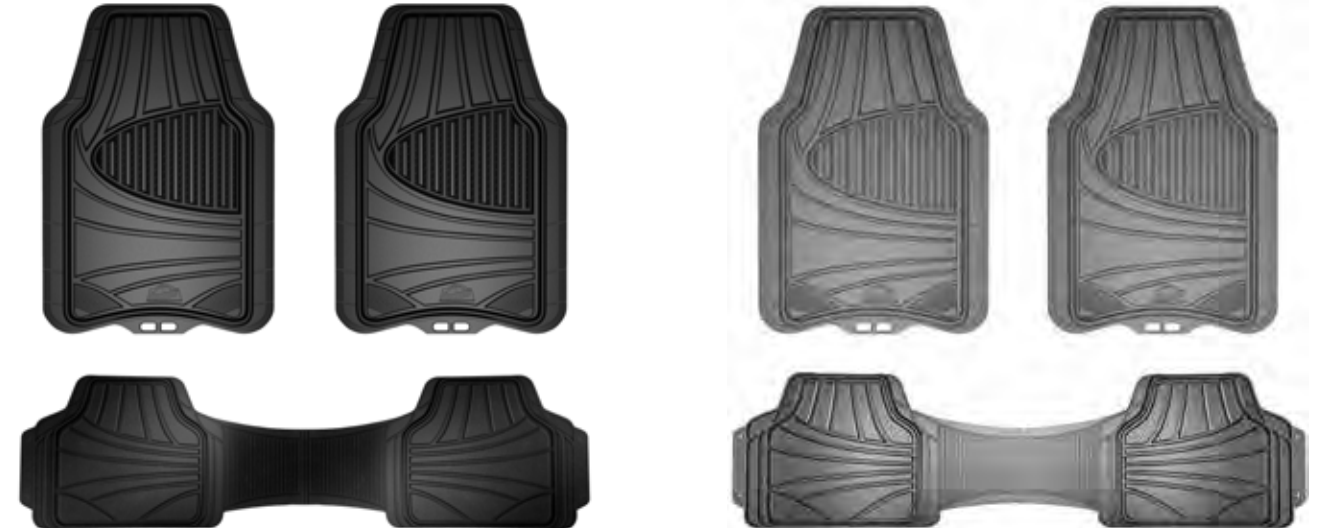

Armor All® Rubber Full Coverage Floor Mats
78843 Black
78844 Gray

- Sculpted design traps debris/water
- Full runner for total coverage
- Patented Carpet Claw™ prevents movement
- Includes (2) front mats and (1) full rear runner
- 4 per inner