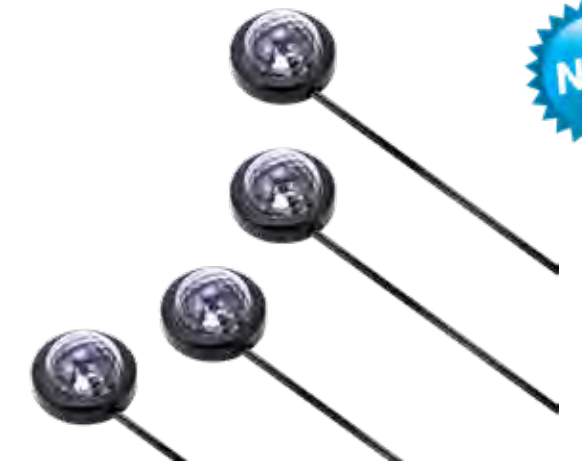

2-Pack 12" Red COB LED Light Strips
23960 Red
23961 White
23962 Blue

HARDWIRE
READY

WATER-RESISTANT

- Hyperbright COB LED lights
- 120 lights per strip create a smooth line of light
- Illuminates both interiors & exteriors
- Trim-to-fit strips have precise cut marks
- Includes 3M mounting tape
- 12V direct-wire hookup
- 2 per inner