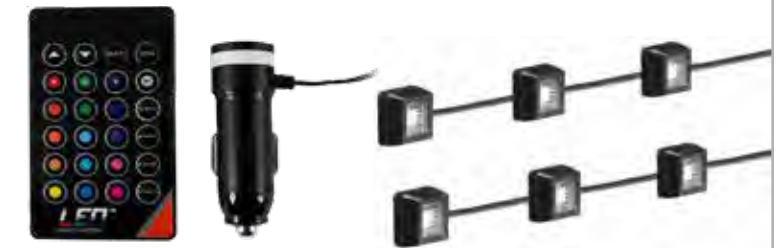

12V Micro Pod Lighting Kit
23204 Multicolor

- 16 color choices for a custom look
- 4 preset animation modes
- Includes (6) light pods, remote control, receiver, 3M mounting tape
- Easy hardwire installation or by 12V Quick-Clip system
- 2 per inner