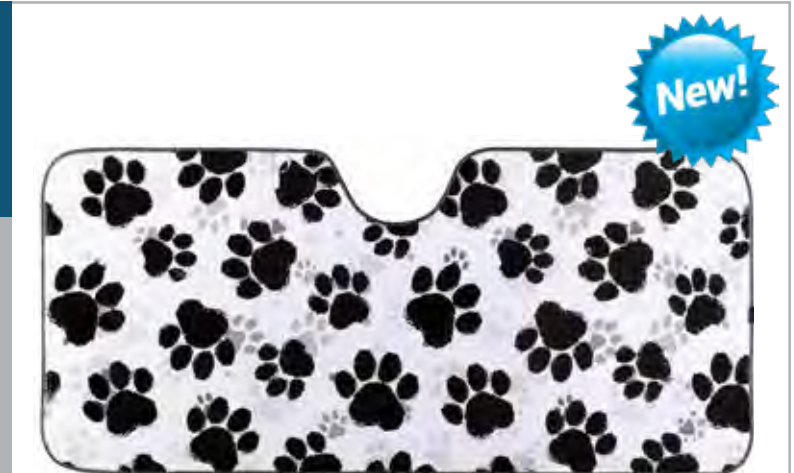

- Blocks sunlight to reduce heat/prevent damage
- Single-bubble construction adds insulation
- Accordion-style design is easy to install
- 28.5" x 63" coverage area for a universal fit
- Playful paw print
- 6 per inner