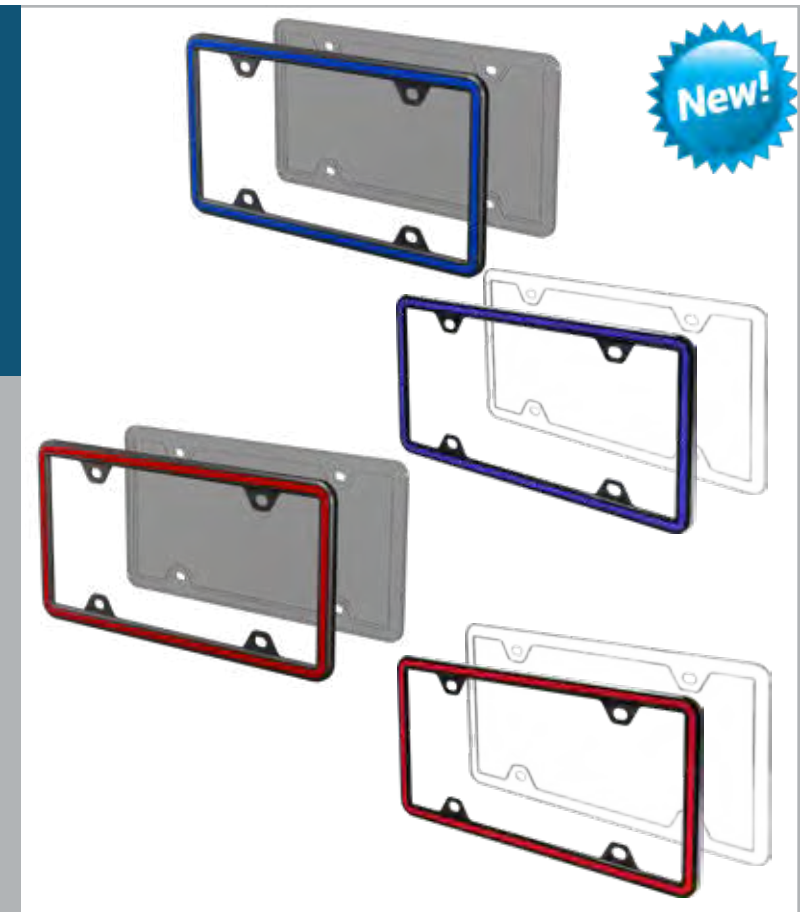

Deluxe Plastic Combo
90143 Black/Clear
90144 Black/Smoke
90145 Chrome/Clear
90146 Chrome/Smoke

- Unbreakable shield withstands wear & tear
- Durable plastic frame helps plates keep shape
- Anti-theft mounting hardware included
- 4 per inner

Sport License Plate Combo
90217 Black/Blue Smoke
90218 Black/Blue Clear
90219 Black/Red Smoke
90220 Black/Red Clear

- Unbreakable shield withstands wear & tear
- Durable ABS plastic frame helps plates keep shape
- Mounting hardware is sold separately
- 3 per inner

Shield with ABS Frame Combo
90085 Chrome/Clear

- Unbreakable shield withstands wear & tear
- Durable plastic frame helps plates keep shape
- Anti-theft mounting hardware included
- Mounting caps create a finished look
- 4 per inner

Shield with ABS Frame Combo
90060 Black/Clear
90061 Chrome/Clear

- Sturdy shield withstands wear & tear
- Durable plastic frame helps plates keep shape
- 6 per inner

Shield with OE Stealth Frame Combo
92855 Black/Clear

- Unbreakable shield withstands wear & tear
- Snap-on frame hides unsightly hardware
- Carbon fiber finish enhances the sporty look
- Mounting hardware is sold separately
- 2 per inner