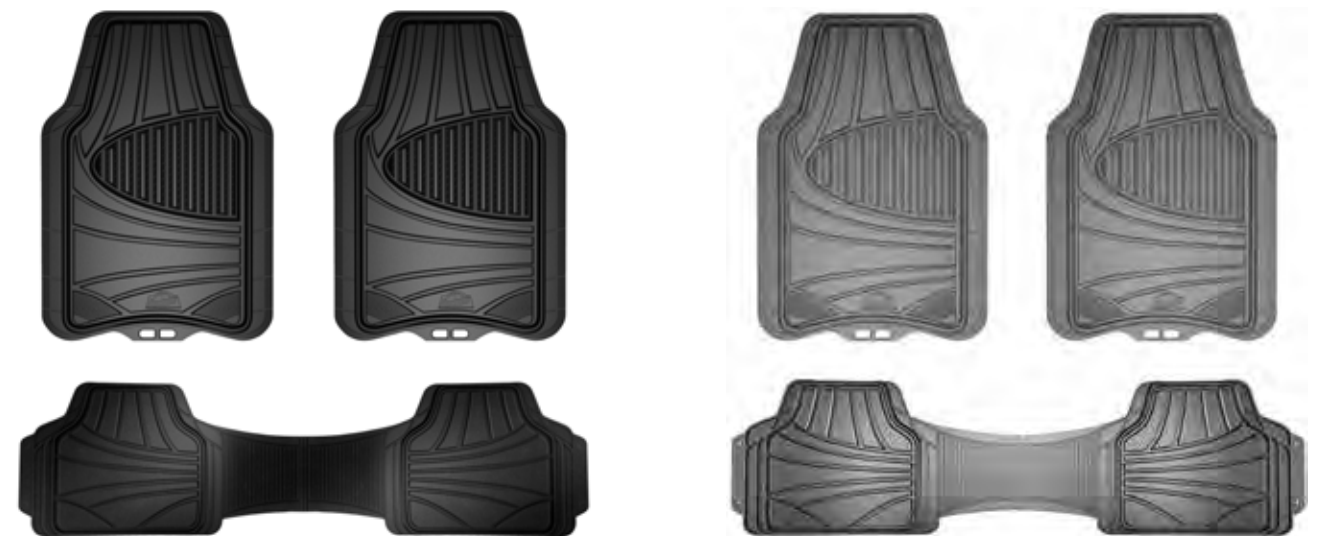

3-PIECE Floor Mats

Armor All® Rubber Full Coverage Floor Mats
78843 Black
78844 Gray

- Sculpted design traps debris/water
- Full runner for total coverage
- Patented Carpet Claw™ prevents movement
- Includes (2) front mats and (1) full rear runner
- 4 per inner