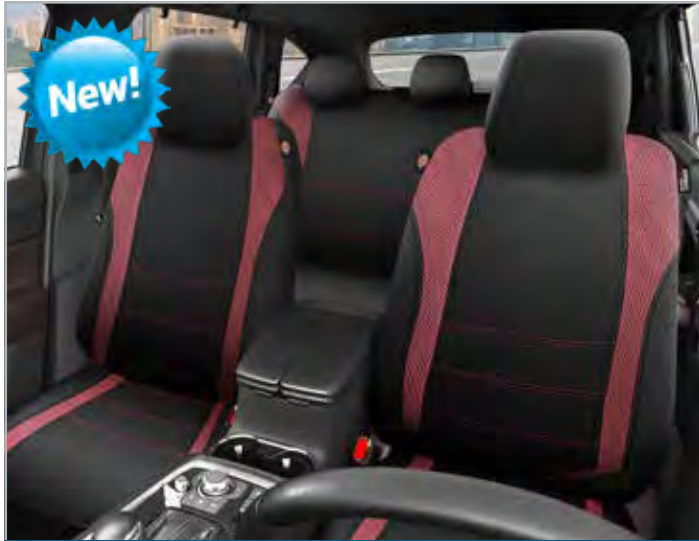

Dickies® Hawker
43640 Black/Red

- Built for trucks
- For seats with adjustable headrests
- Includes (2) front seat covers, 1 rear seat cover

• 2 per inner