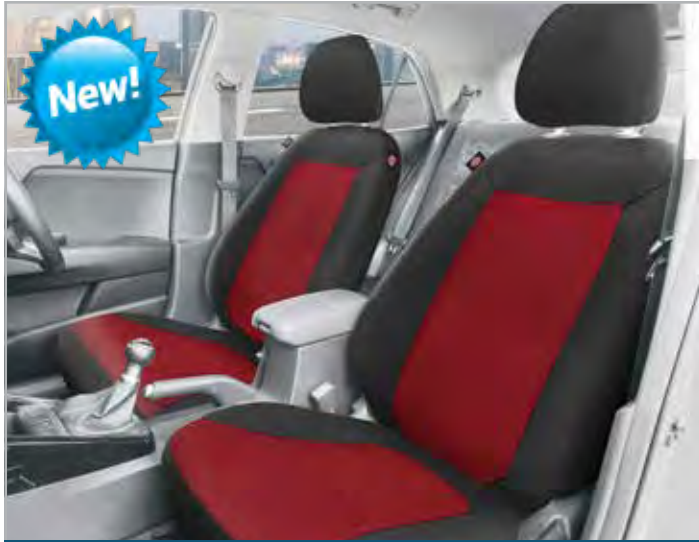

Dickies® Darth
43622 Black/Red

- For seats with adjustable headrests
- Includes (2) front seat covers and (2) headrest covers
- 2 per inner