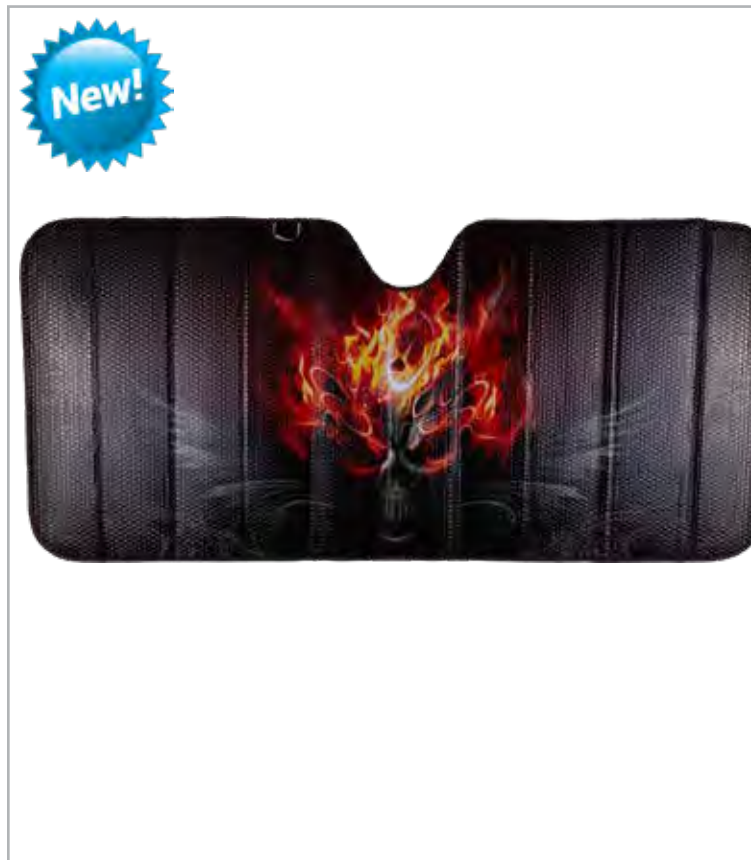

**AutoShade® Accordion Sunshade**  
41399 White

- Blocks sunlight to reduce heat/prevent damage
- Double-bubble construction adds insulation
- Accordion-style design is easy to install
- 28.5" x 63" coverage area for a universal fit
- 6 per inner