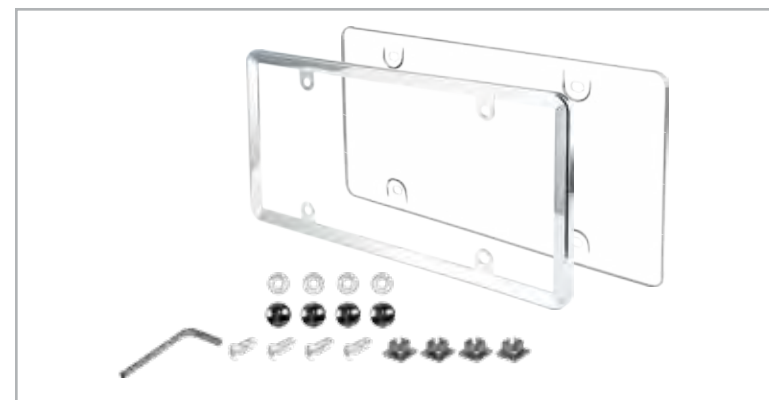

Shield with ABS Frame Combo

- 90085 Chrome/Clear

- Unbreakable shield withstands wear & tear
- Durable plastic frame helps plates keep shape
- Anti-theft mounting hardware included
- Mounting caps create a finished look
- 4 per inner