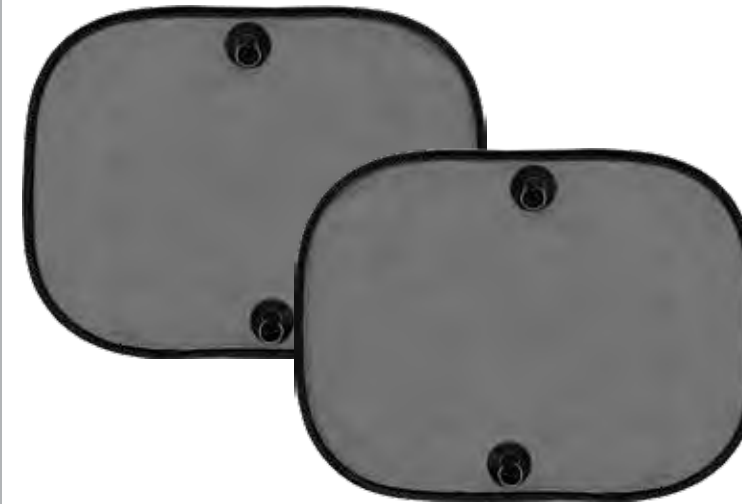

SUN CUTTERS™

**AutoShade® Sun Cutters™
Side Shades
40708 Black**

- Reduces glare from sun/headlights
- Convenient see-through mesh material
- Attaches easily with suction cups
- Twist-fold design is easy to install
- 14" x 18" coverage area (per shade)
- 4 per inner