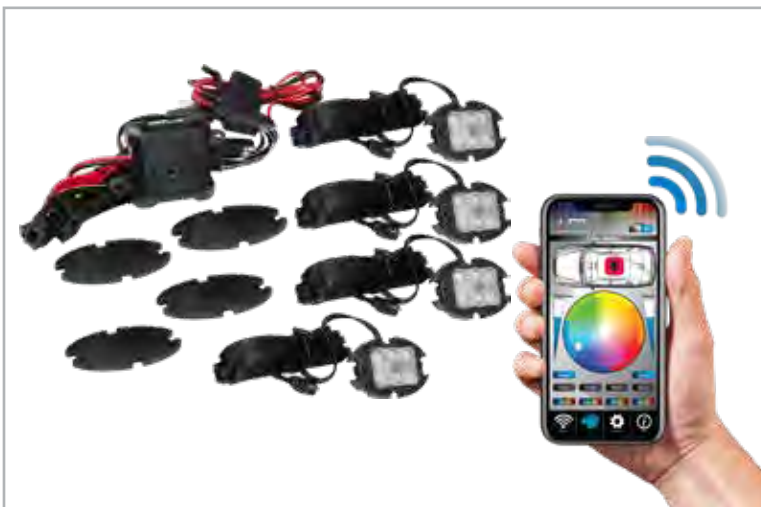

EXTERIOR KITS

App Driven

4-Pod Exterior Rock Lights Kit 23915 Multicolor

- Unlimited color choices for a custom look
- 8 preset animation modes
- Free downloadable iOS and Android app
- Includes (4) LED rock lights, receiver, 2 pin trailer light plug, 12V hardwire kit w/fuse and mounting hardware
- Easy installation
- 2 per inner