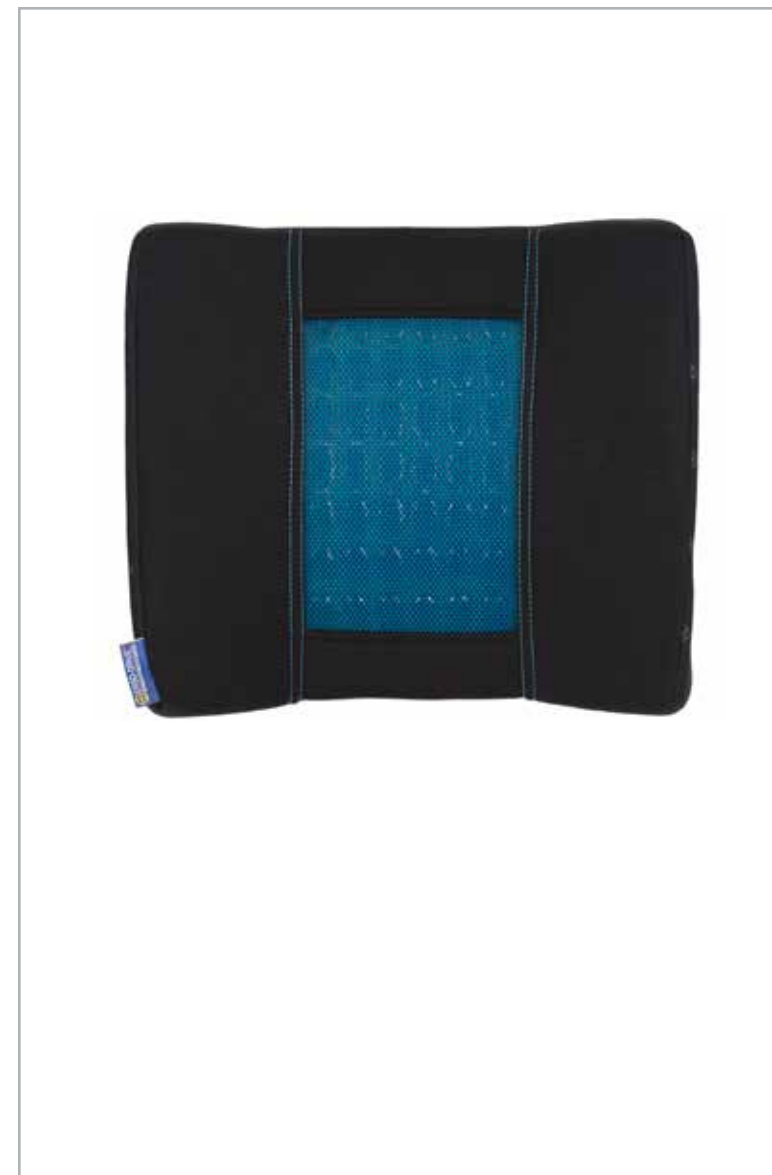

Ergonomic Gel Lumbar Cushion 40230 Black (Box Packaging) 3903322 Black (Hanger)

COOLING GEL
& MEMORY FOAM

DURABLE
FABRIC

- Targeted pressure relief
- Supports lower back's natural curve
- Box Packaging – 6 per inner
- Hanger – 4 per inner