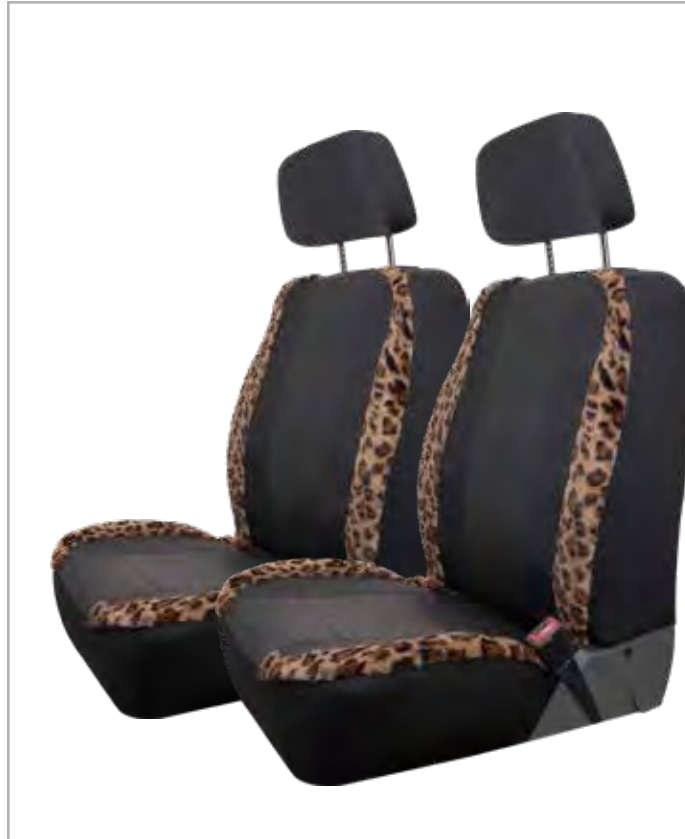

**Leopard Trim**  
41855 Black/Tan

2 PIECE SET

VEGAN LEATHER

- Stylish design is fun and playful
- For seats with adjustable headrests
- Includes (2) front seat covers and (2) headrest covers
- 2 per inner