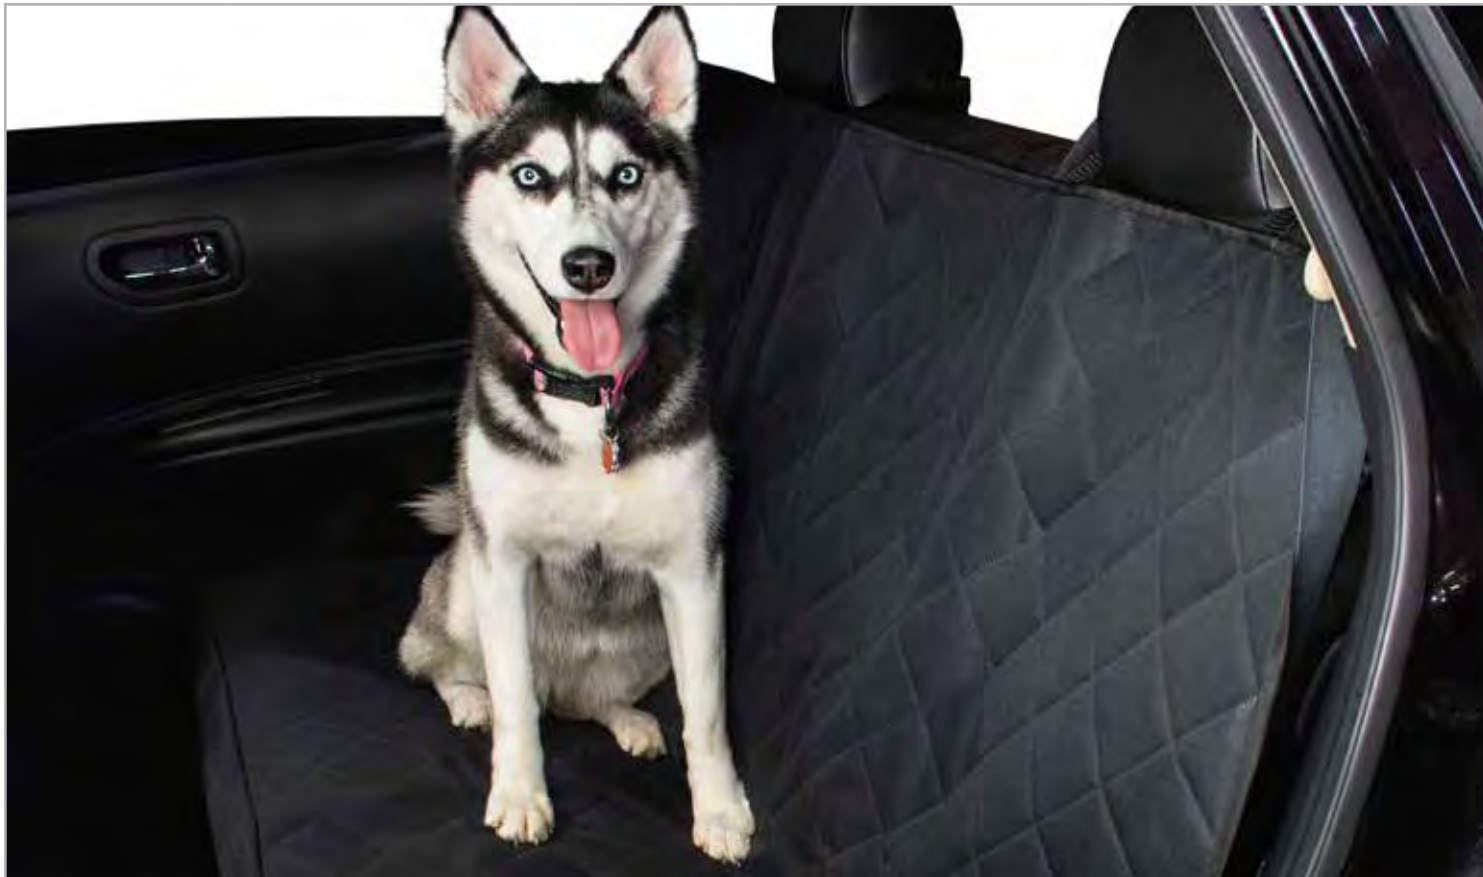

## PET PROTECTION

Your worries about damage to your inner doors, back seat, or cargo area are over with these innovative covers from Custom Accessories. Made from heavy-duty woven material, they are dirt- and water-resistant as well as resistant to scratches that can come from your favorite pooch. In addition to protecting against animal hair, they are also comfortably quilted to provide your furry friends with a comfy ride.