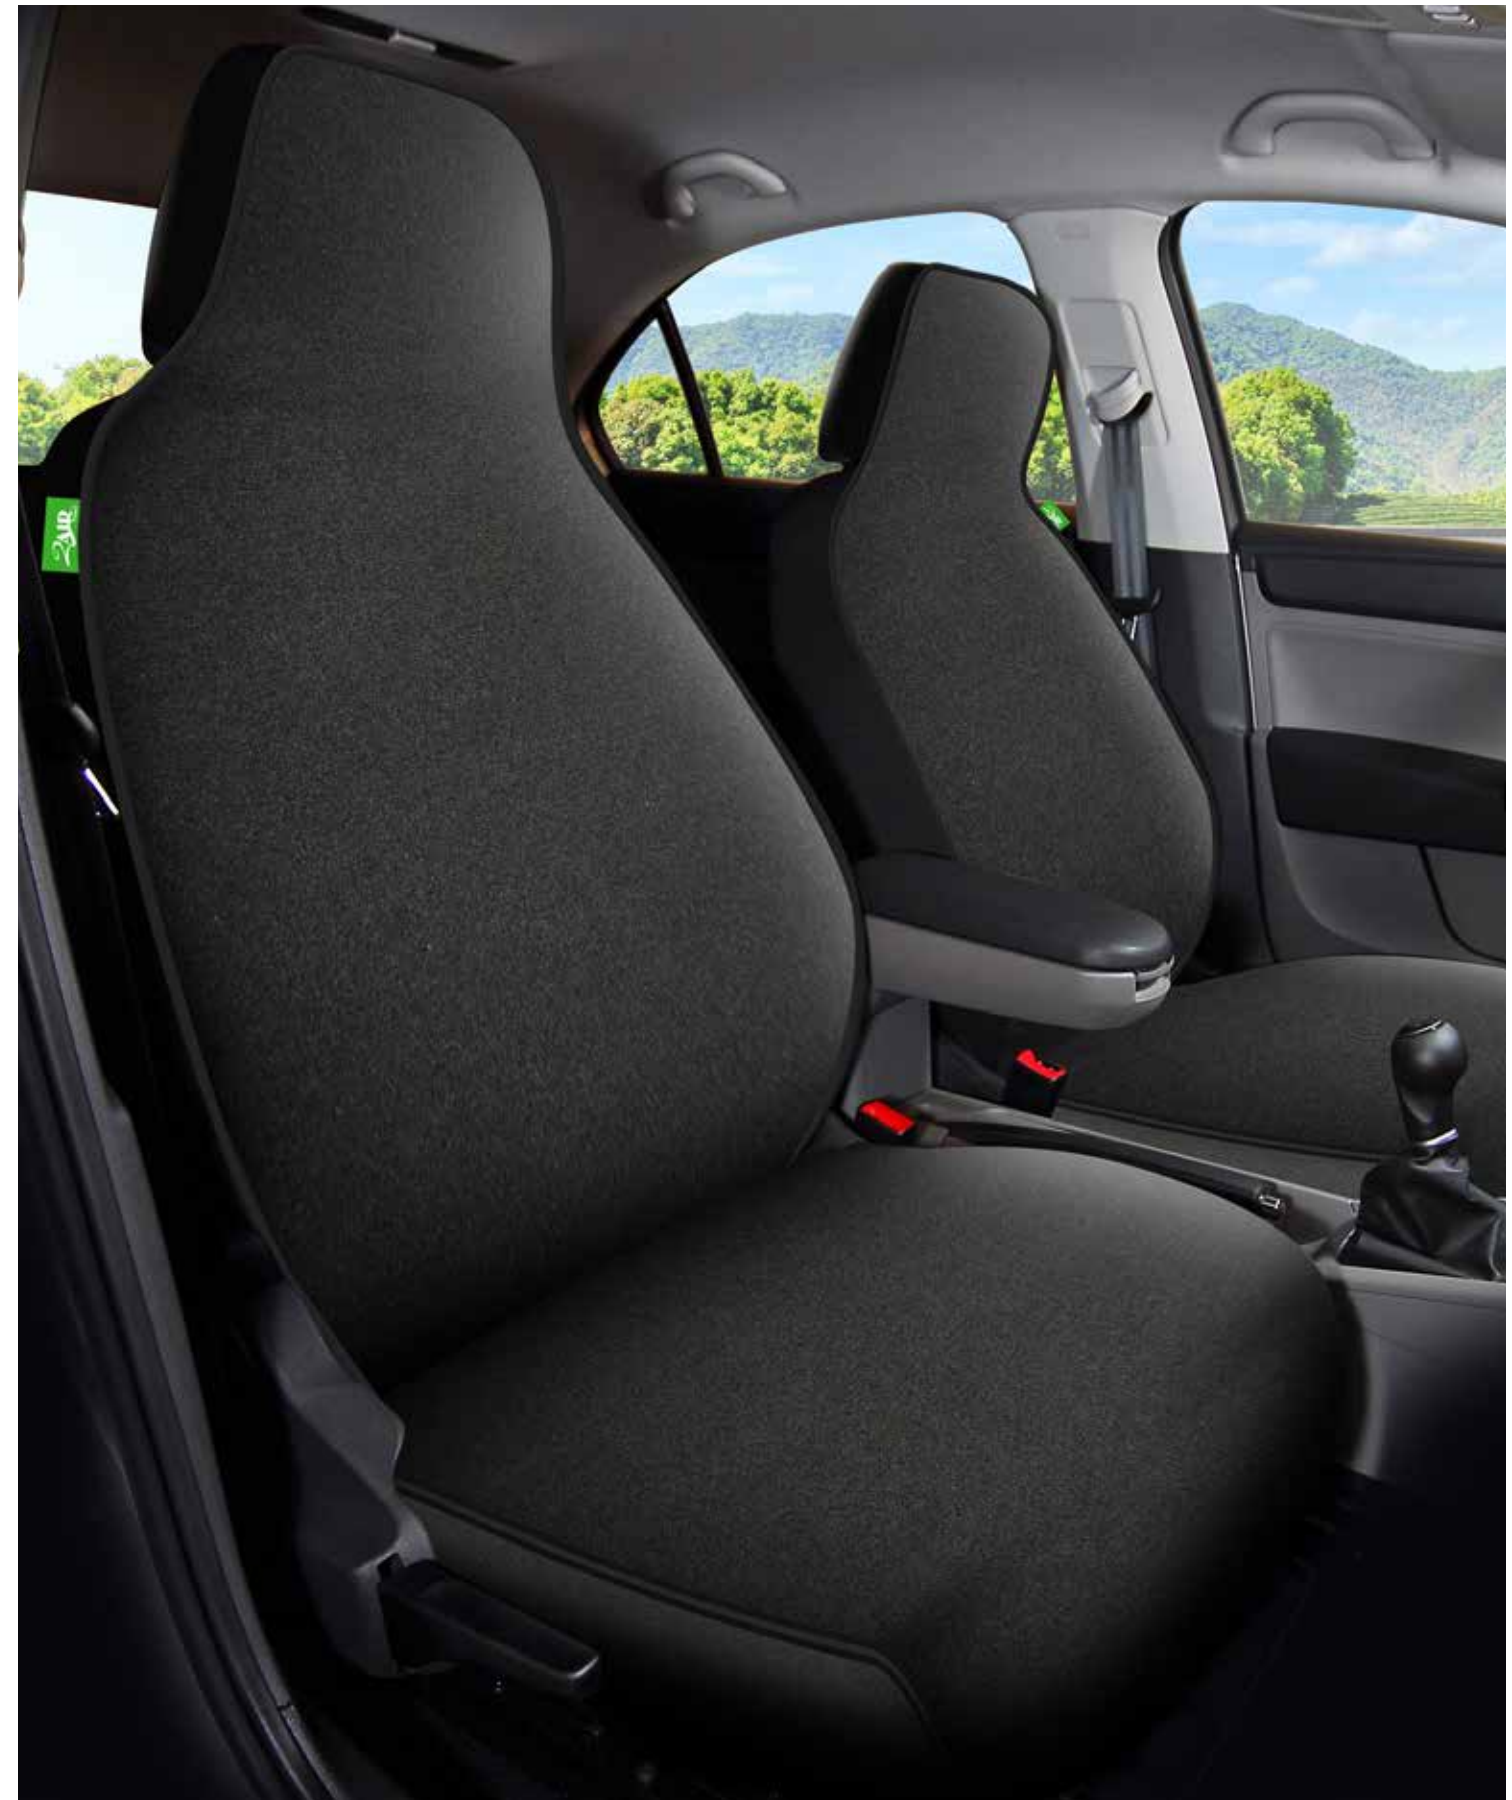

- Non-leaching technology
- For seats with/without adjustable headrests

- Includes (2) front seat covers, (1) rear bench seat protector, (1) steering wheel cover
- 2 per inner

A perfect match for your TrueTimber floor mats, these seat covers ensure stylish protection not only to your front and back seats, but also to your cargo space. Built to withstand wear and tear, these covers feature the realistic Kanati camo pattern that's made TrueTimber famous.