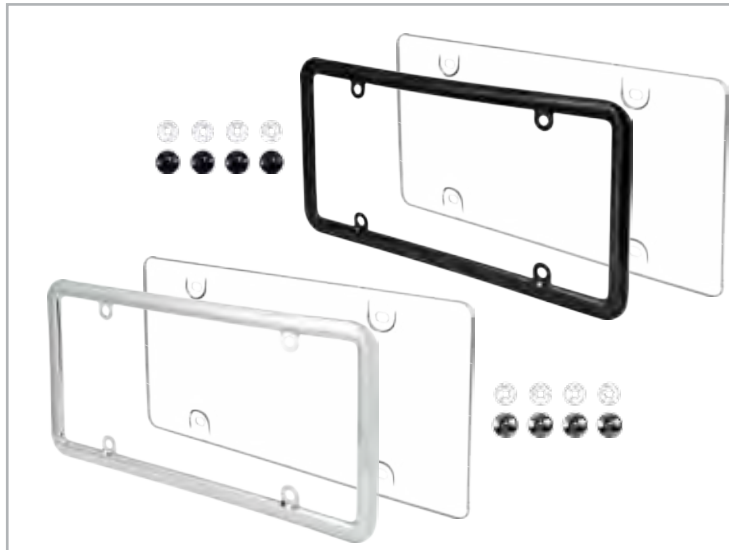

Shield with Metal Frame Combo
90070 Black/Clear
90071 Chrome/Clear

- Unbreakable shield withstands wear & tear
- Durable metal frame helps plates keep shape
- Mounting caps create a finished look
- 6 per inner