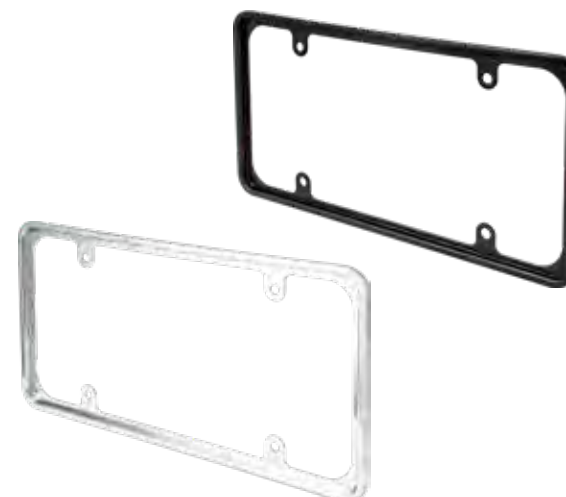

Perimeter Frame
92810 Black
92811 Chrome

- Displays the entire plate/won't hide license sticker
- Durable metal withstands wear & tear
- Mounting hardware is sold separately
- 6 per inner