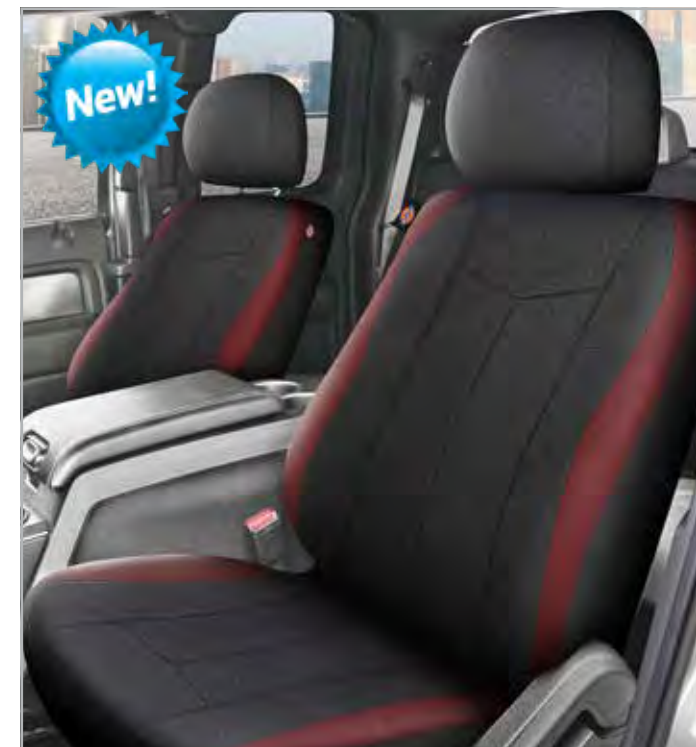

Dickies® Durasport - Starsky
43635 Black/Red

- Built for trucks
- Heavy-duty construction
- For seats with adjustable headrests
- Includes (2) front seat covers and (2) headrest covers
- 2 per inner