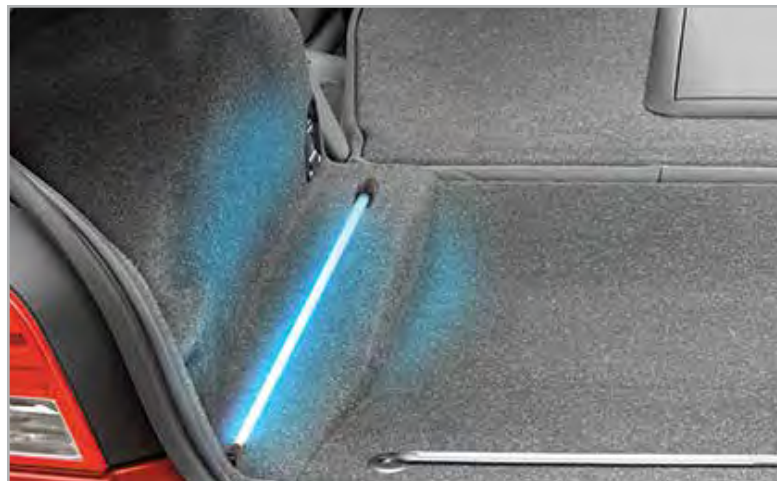

2-Pack 14.5" Interior LED Light Bars
23733 Multicolor

- 3 color choices for a custom look
- Includes (2) 14.5" light bars, control switch, 3M™ mounting tape
- Easy installation
- 2 per inner