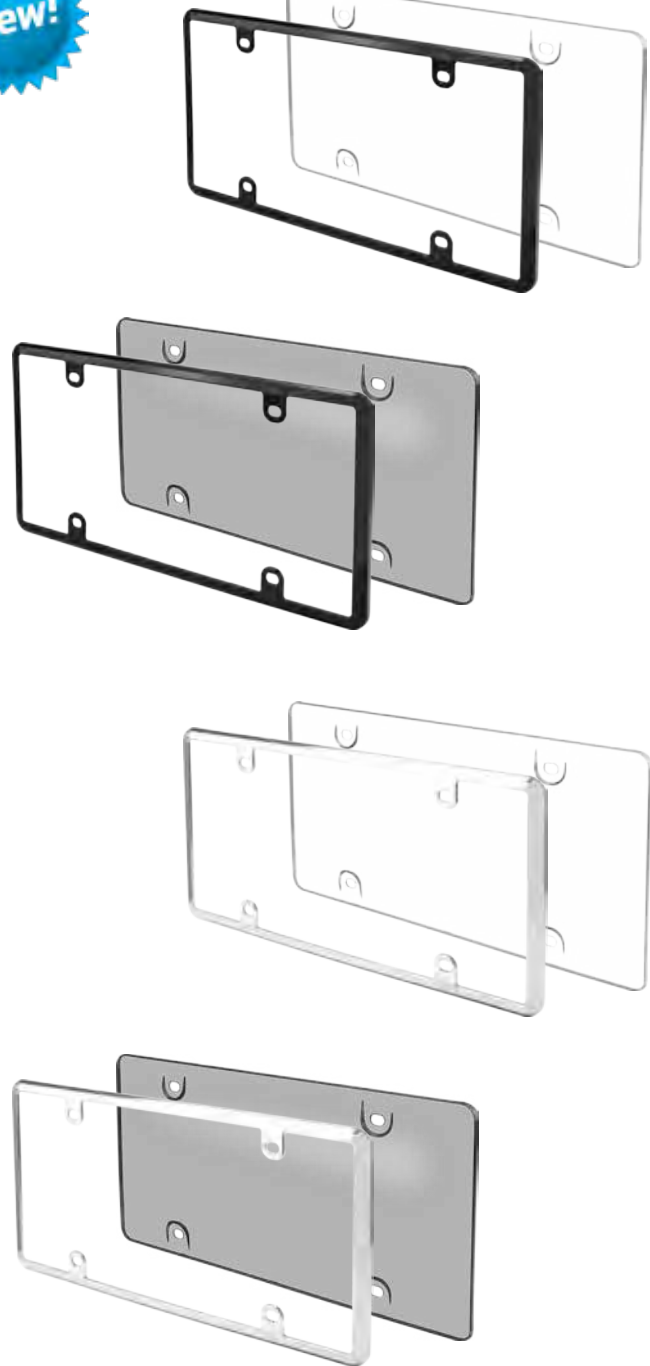

License Plate Shield COMBO WITH METAL FRAME

Heavy-Duty Metal Combo
90185 Black/Clear
90186 Black/Smoke
90187 Chrome/Clear
90188 Chrome/Smoke

- Unbreakable shield withstands wear & tear
- Durable metal frame helps plates keep shape
- Mounting hardware is sold separately
- 4 per inner