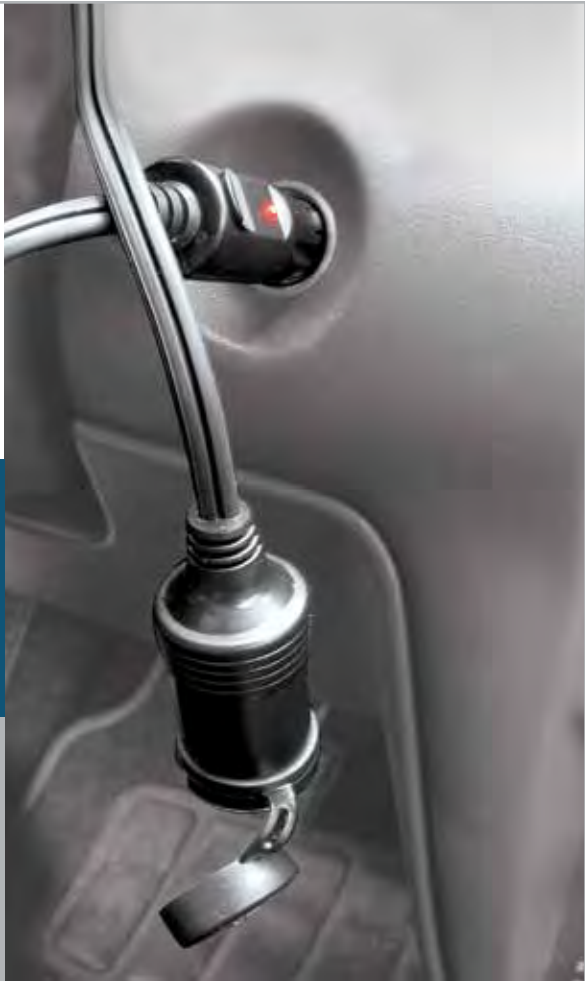

12V SOCKETS

10 ft. Extra-Long Coiled Cord
18808
18888

- Extends the reach of 12V accessory sockets
- 10ft. extra long-length cord
- Plastic cap protects socket from dirt/moisture
- Built-in fuse protection
- Replaceable 8.0 Amp fuses sold separately
- 2 per inner