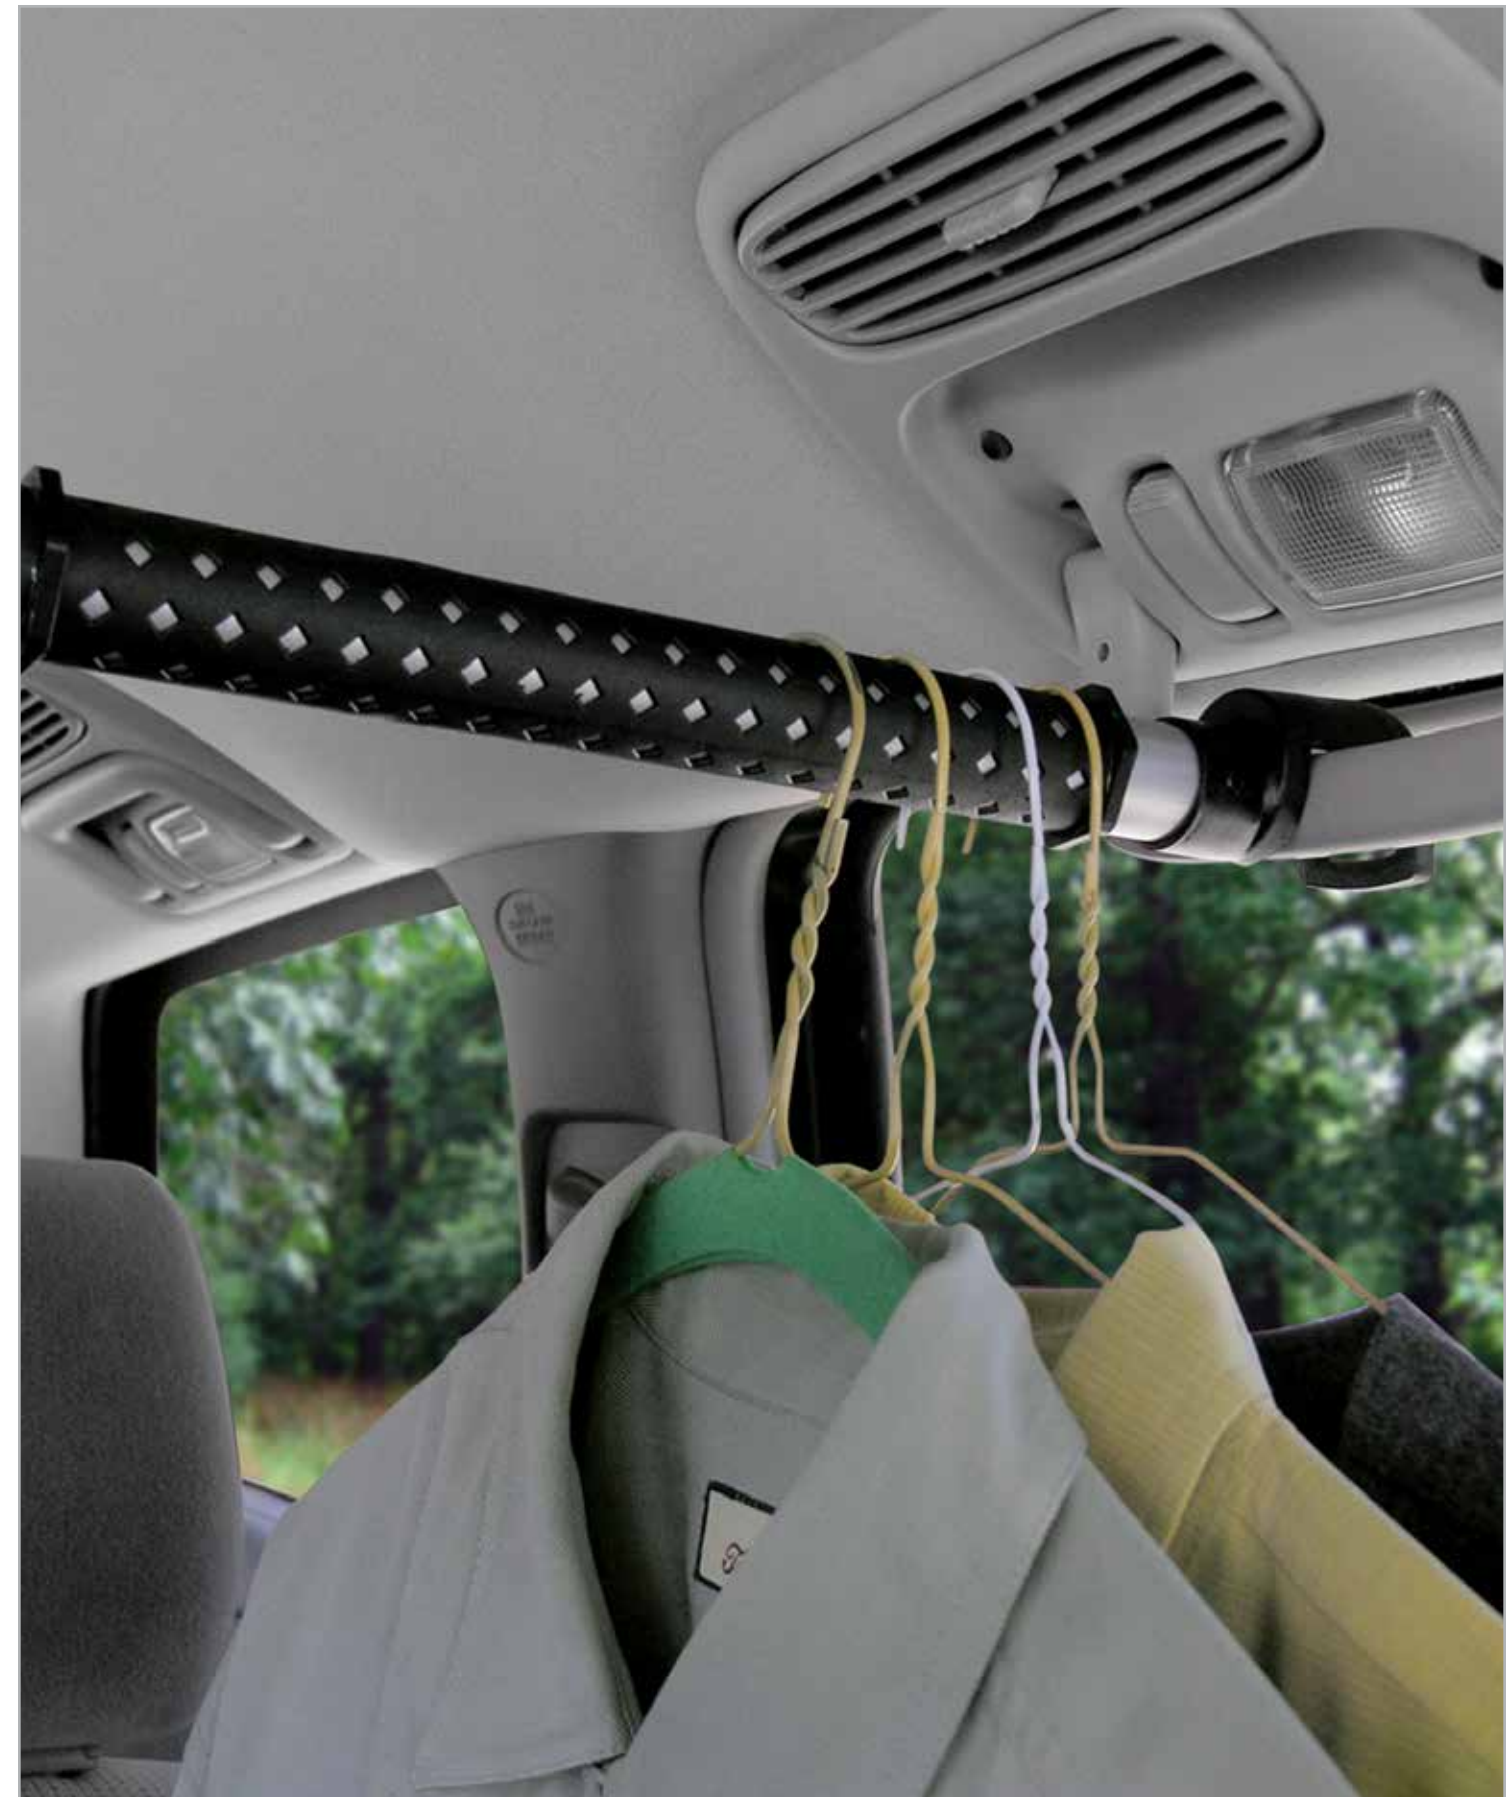

DRY CLEANING & BAG ORGANIZERS

- Adds additional space to the rear of your vehicle
- Extends to 56" and locks in place
- Includes section dividers/slip-resistant surface
- Attaches to hanger hooks, grab bars, and handles
- Durable construction withstands wear & tear
- Fits most cars, trucks, SUVs, and vans
- 6 per inner