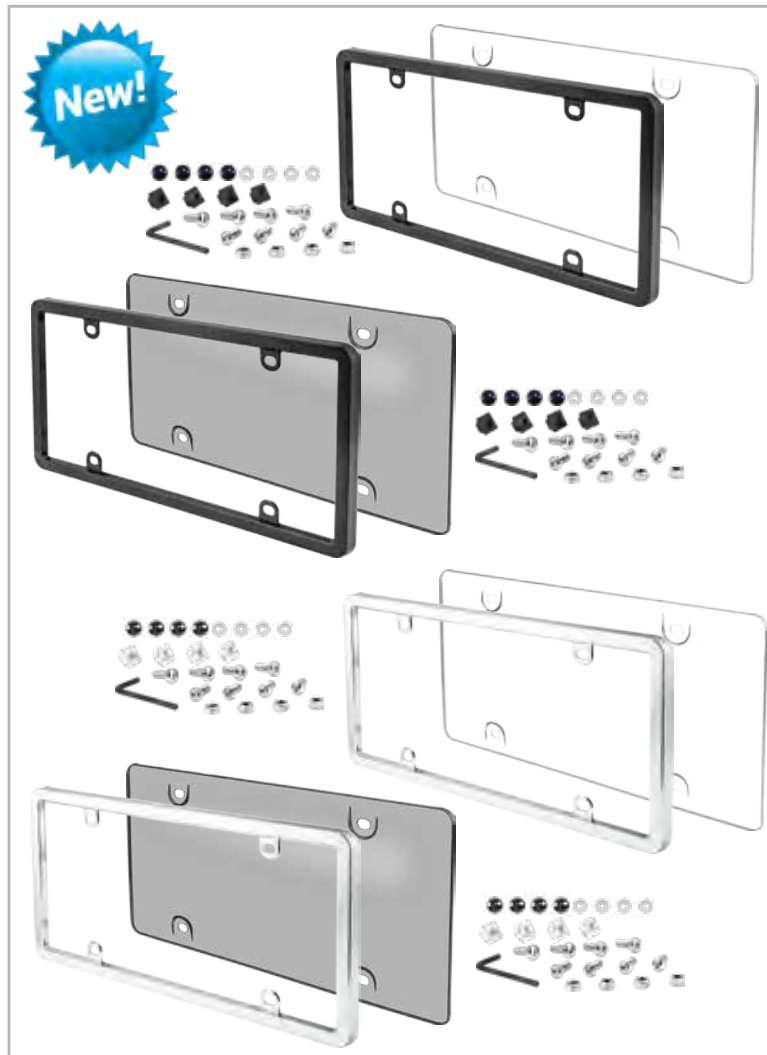

**Domed Shield**  
**92515 Clear**  
**92516 Smoke**

- Durable plastic cover withstands wear and tear
- Dome creates a finished, clearly visible look
- Reliable coverage for year-round use
- Made to fit standard-size license plates
- Safe for use in brushless car washes
- Mounting hardware is sold separately
- 6 per inner

**Bling Shield**  
**92907 Chrome**

- Unbreakable shield withstands wear & tear
- Sparkling rhinestones add eye-catching flair
- Safe for use in brushless car washes
- The mounting hardware is sold separately
- 6 per inner

**License Plate Shield**  
**COMBO WITH FRAME**

**Heavy-Duty Plastic Combo**  
**90147 Black/Clear**  
**90148 Black/Smoke**  
**90149 Chrome/Clear**  
**90150 Chrome/Smoke**

- Unbreakable shield withstands wear & tear
- Durable plastic frame helps plates keep shape
- 4 per inner