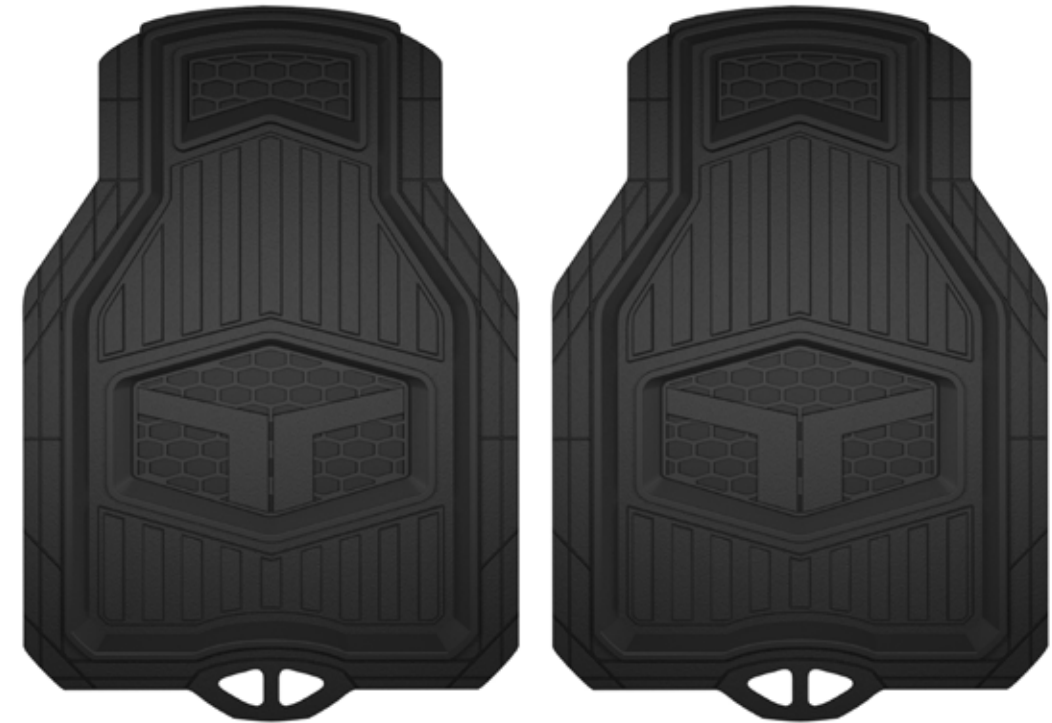

# CARGO MATS

**Cargo Mat**  
78974 Black

- Trim-to-fit design for custom coverage
- Includes (1) cargo mat
- 6 per inner

Truck Tuff floor mats are made to take a beating. Manufactured from heavy-duty rubber, they are able to withstand the toughest weather conditions you may experience. Designed with deep wells to trap water, mud, and job site grime, they won't slip and can be trimmed for a custom fit in your favorite truck.