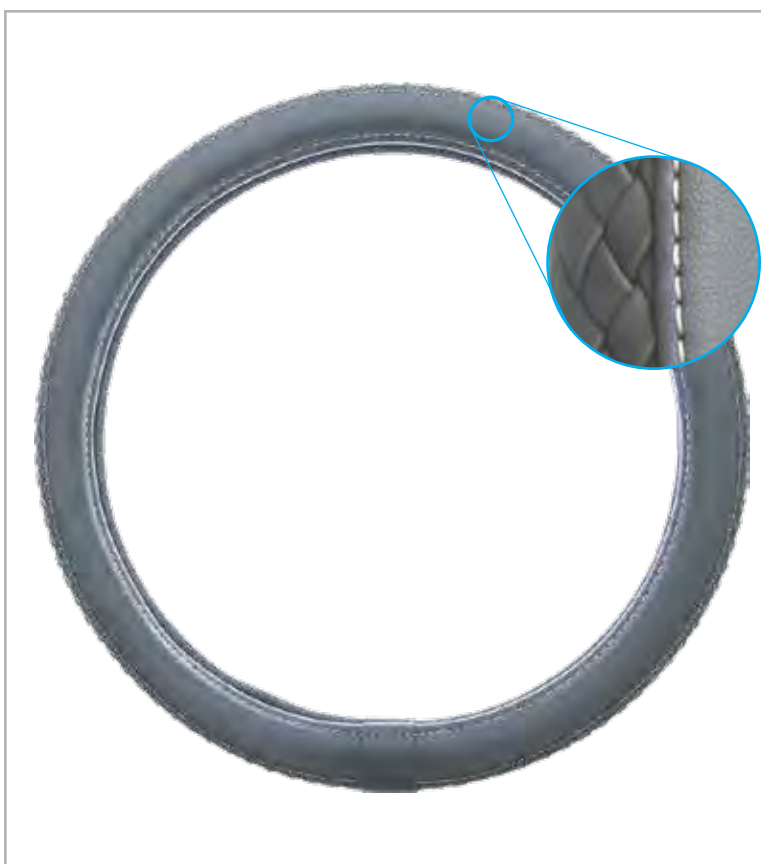

**Custom Grip™ Braided
Steering Wheel Cover**
39764PY Gray

- Soft and durable vegan leather
- Textured grips for a more relaxed drive
- EZ Stretch On Core offers 40% more stretch
- Core is odorless and non-staining
- Made to fit 14-1/2" to 15-1/2" steering wheels
- 14 per inner