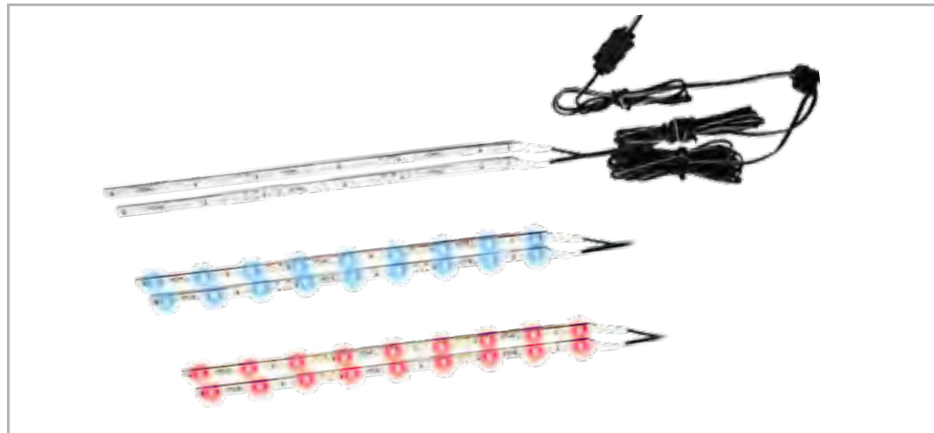

Decorative
LED LIGHTING

20" Ultra Bright LED Flex Light

- 23758 White
- 23759 Blue
- 23769 Red

- Customizable for cars, trucks, SUVs, boats, RVs, motorcycles
- Easy hardwire installation or by 12V Quick-Clip system
- Includes (2) 10" light strips
- For interior or exterior use
- For use with 23810 kit
- 2 per inner