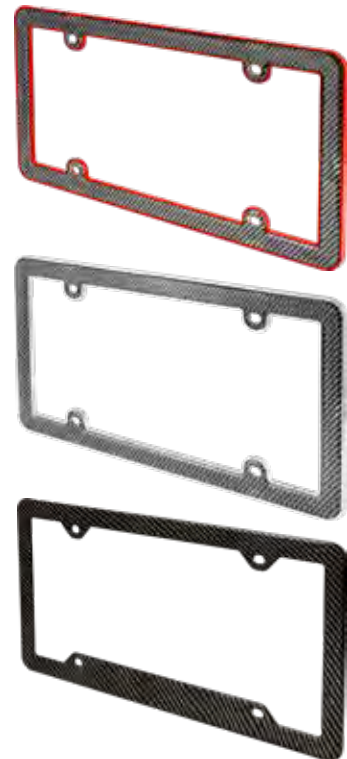

Chrome Stars and Stripes
92830 Multicolor

- Durable metal withstands wear & tear
- Stars and stripes add patriotic style
- Mounting hardware is sold separately
- 4 per inner

Carbon Fiber
90129 Red
90157 Chrome
90134 Black

- Durable metal withstands wear & tear
- Carbon fiber print adds sporty style
- Mounting hardware is sold separately
- 4 per inner

Paw Print
90160 Black/Chrome

- Durable metal withstands wear & tear
- Paw print design is fun and whimsical
- Mounting hardware is sold separately
- 4 per inner

Metal Butterfly
92707 Chrome

- Durable metal withstands wear & tear
- Butterfly design adds cute style
- Mounting hardware is sold separately
- 6 per inner

Metal Sport-Grill
92825 Black

- Durable metal withstands wear & tear
- Grill design adds modern style
- Mounting hardware is sold separately
- 4 per inner

Black Flaming Skulls
92877 Black

- Durable metal withstands wear & tear
- Sculpted skulls design creates an edgy look
- Mounting hardware is sold separately
- 2 per inner

Skulls and Flames
92812 Chrome

- Durable metal withstands wear & tear
- 3-D skulls design creates an edgy look
- Mounting hardware is sold separately
- 6 per inner

Palm Tree
90137 Silver

- Durable metal withstands wear & tear
- Palm trees design adds laid-back style
- Mounting hardware is sold separately
- 4 per inner