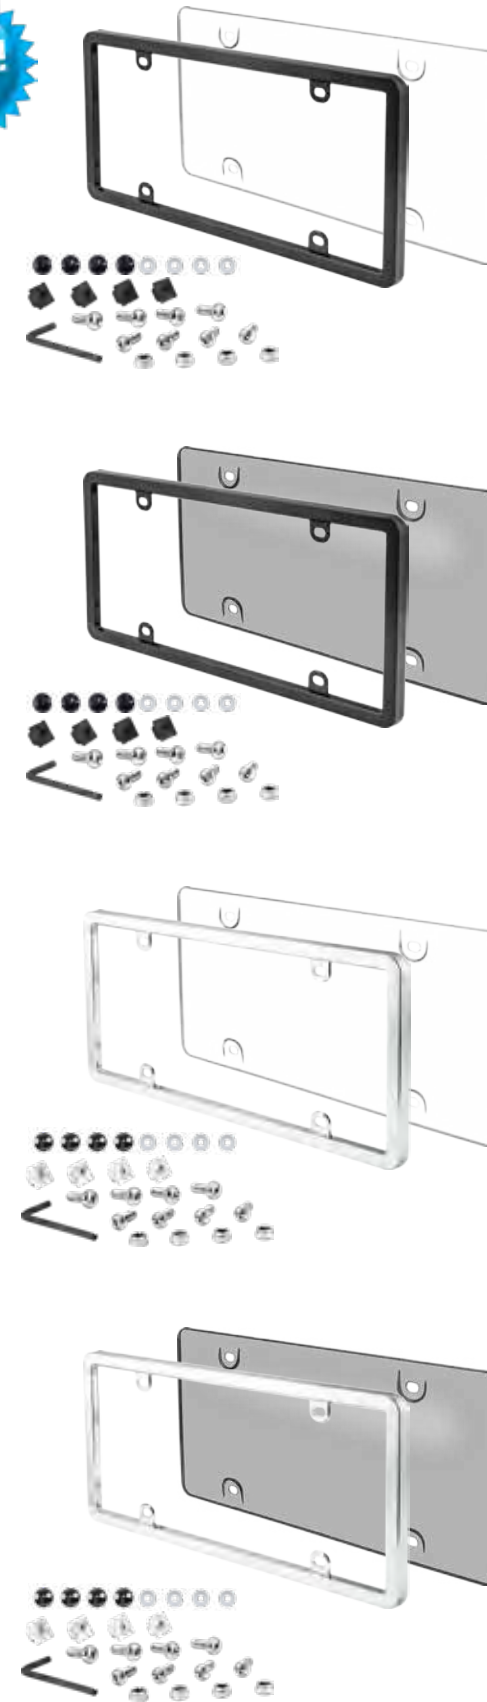

Deluxe Metal Combo
90181 Black/Clear
90182 Black/Smoke
90183 Chrome/Clear
90184 Chrome/Smoke

- Unbreakable shield withstands wear & tear
- Durable metal frame helps plates keep shape
- Anti-theft mounting hardware is included
- Mounting caps create a finished look
- 4 per inner