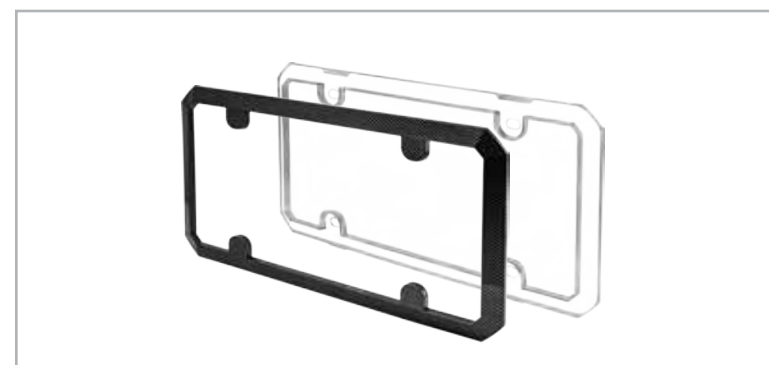

Shield with OE Stealth Frame Combo

- 92855 Black/Clear

- Unbreakable shield withstands wear & tear
- Snap-on frame hides unsightly hardware
- Carbon fiber finish enhances the sporty look
- Mounting hardware is sold separately
- 2 per inner