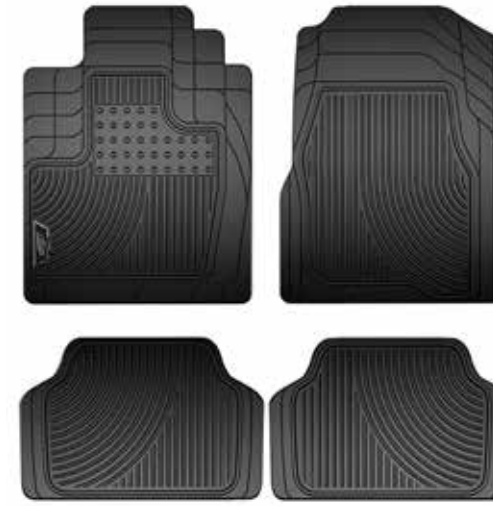

- Stylish two-tone design
- Sculpted design traps debris/water
- Includes (2) front and (2) rear mats
- 4 per inner

**Armor All® Heavy-Duty Rubber Floor Mats**  
78895 Black

- Heavy-duty construction
- Sculpted design traps debris/water
- Includes (2) front and (2) rear mats
- 4 per inner