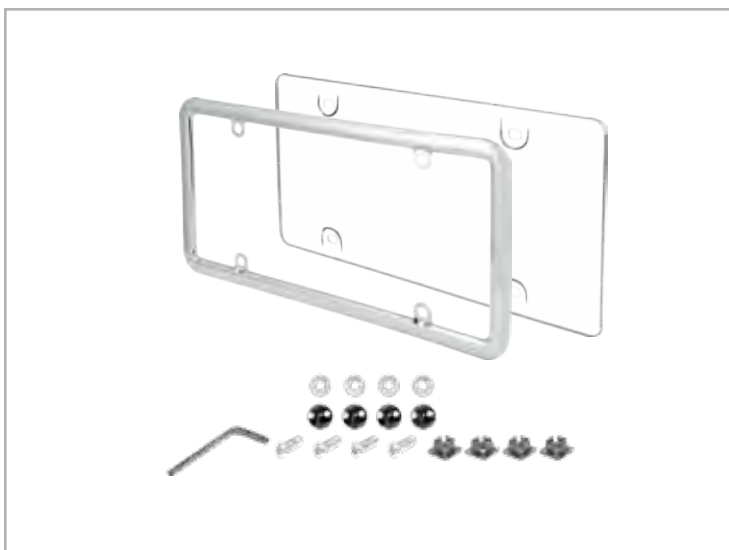

Shield with Metal Frame Combo
90075 Chrome/Clear