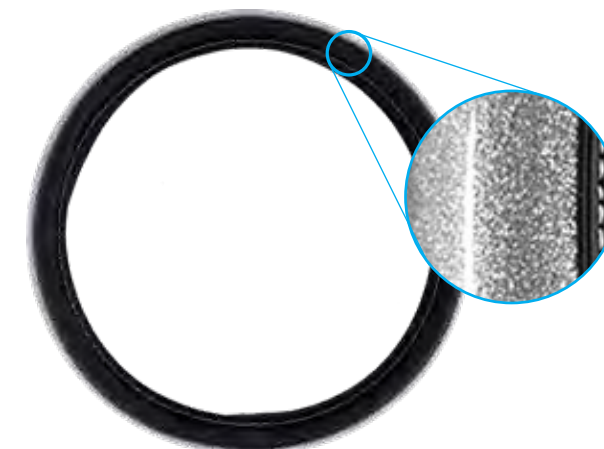

**Custom Grip™ American Flag Steering Wheel Cover**  
39268PY Multicolor

- Core is odorless and non-staining
- USA flag design adds patriotic flair
- EZ Stretch On Core offers 40% more stretch
- Core is odorless and non-staining
- Made to fit 14-1/2" to 15-1/2" steering wheels
- 16 per inner