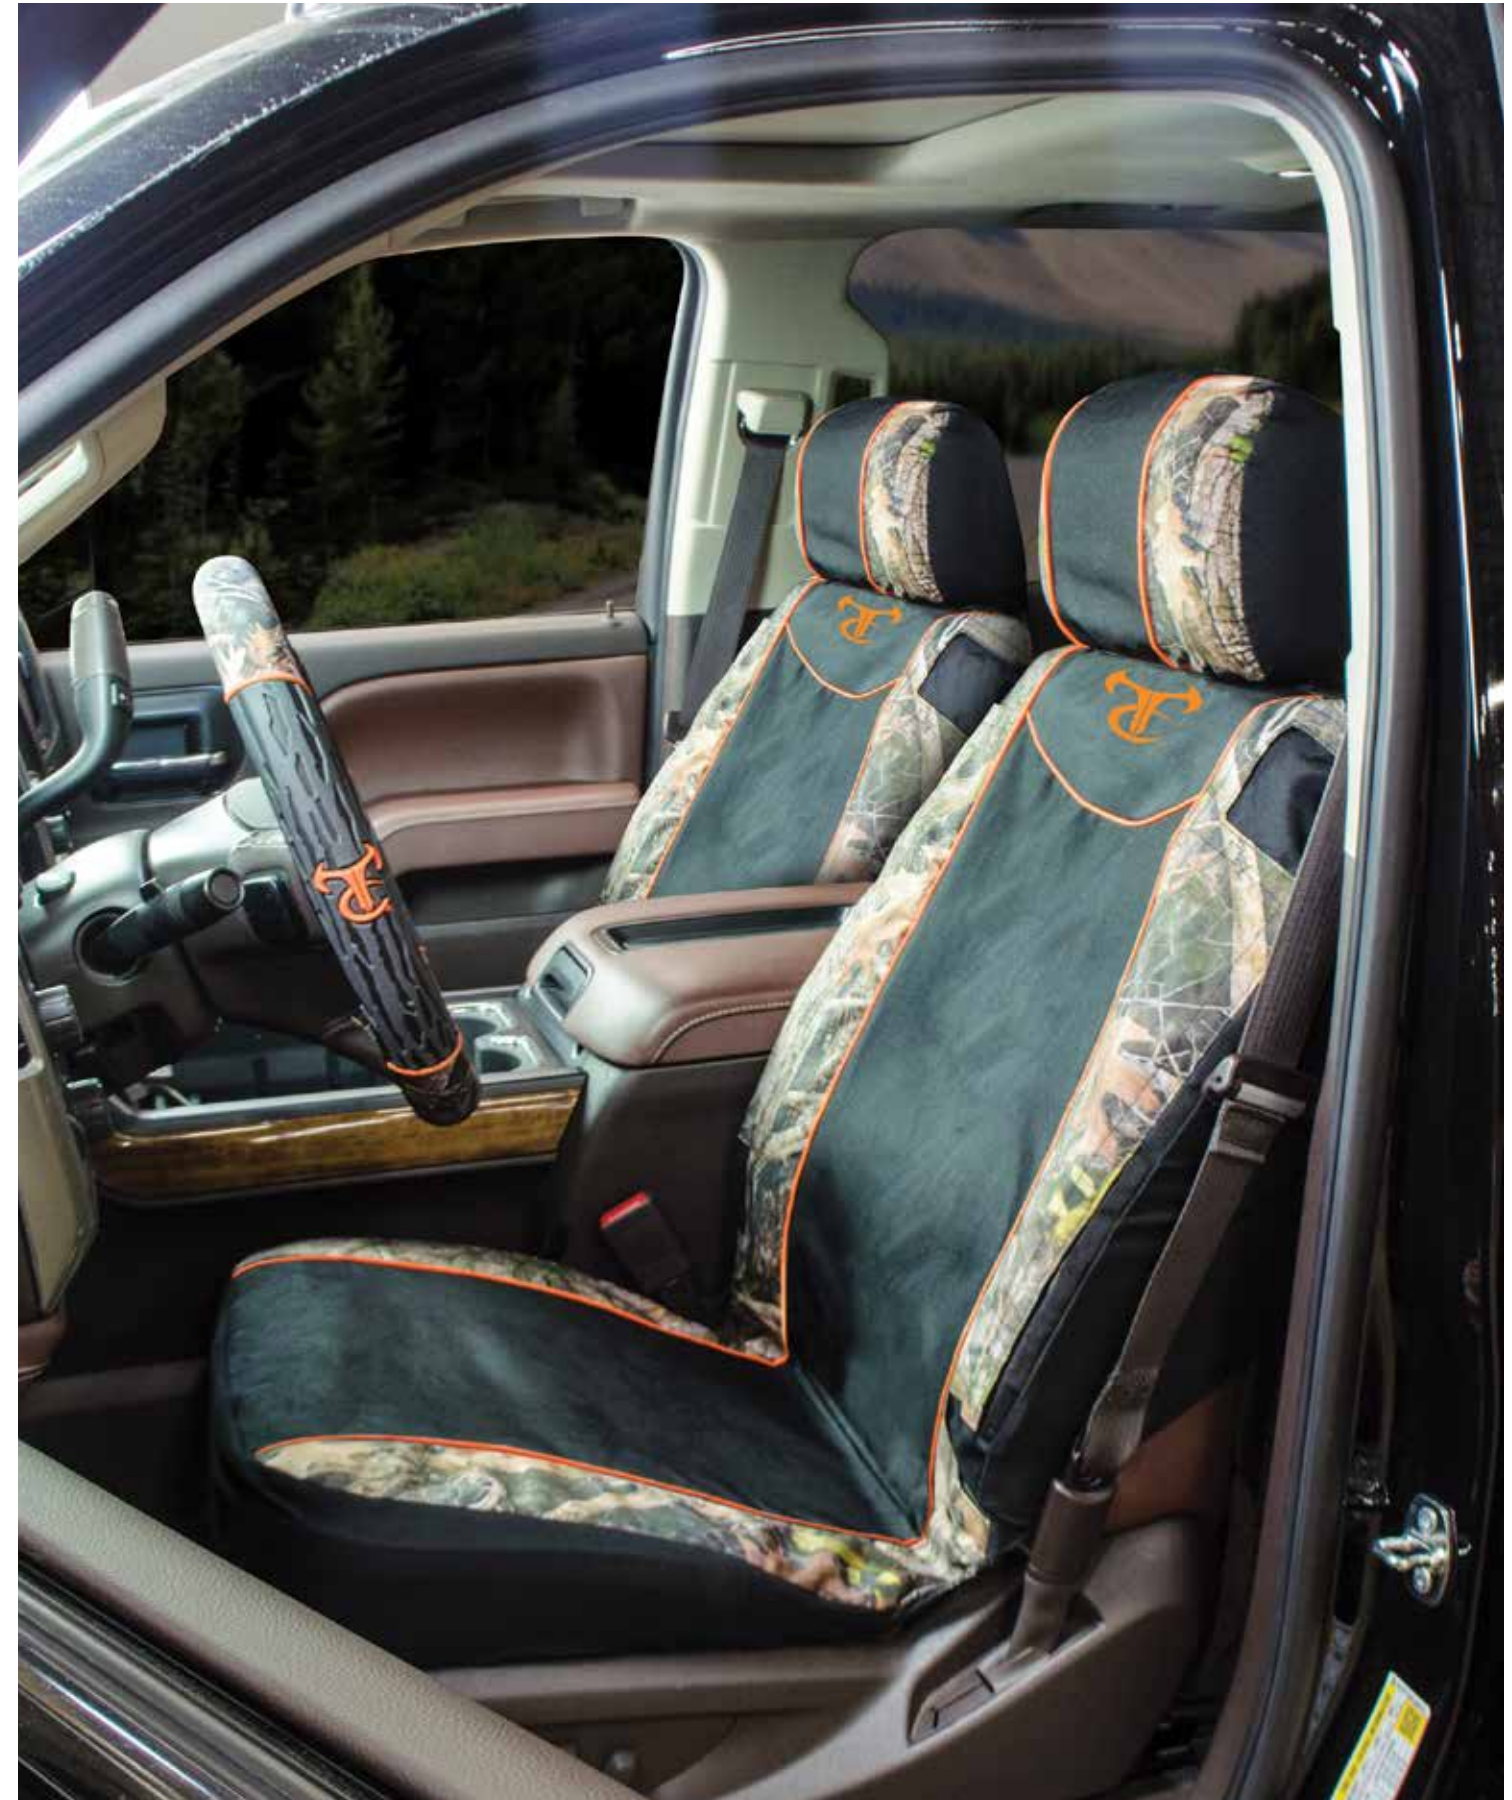

**TrueTimber® Kanati™ Freedom Seat Covers**  
45001 Black

- Durable fabric withstands wear/tear
- For seats with adjustable headrests
- Includes (2) front seat covers and (2) headrest covers
- 2 per inner