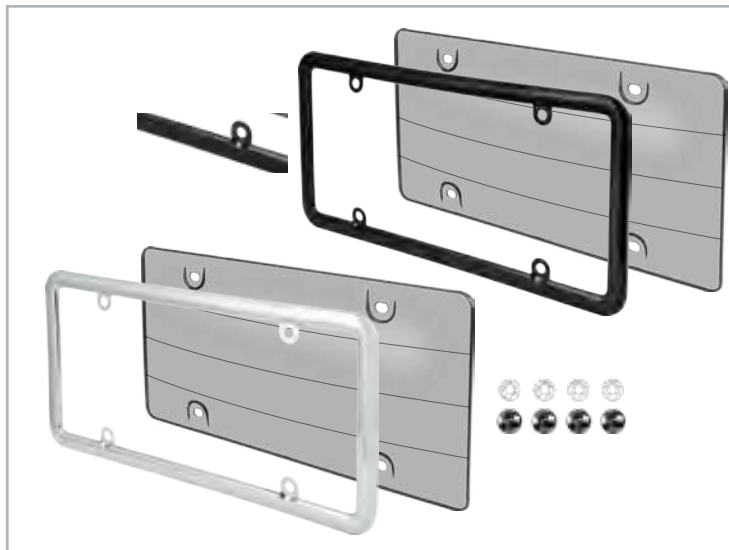

Shield with Metal Frame Combo
90089 Black/Smoke
90090 Chrome/Smoke

- Unbreakable shield withstands wear & tear
- Durable metal frame helps plates keep shape
- Mounting caps create a finished look
- 6 per inner