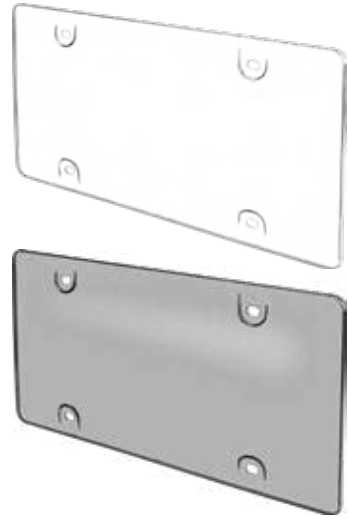

Unbreakable Domed Shield
92615 Clear
92616 Smoke

- Unbreakable material withstands wear & tear
- UV-resistance prevents fading
- Dome creates a finished, clearly visible look
- Reliable coverage for year-round use
- Made to fit standard-size license plates
- Safe for use in brushless car washes
- Mounting hardware is sold separately
- 6 per inner