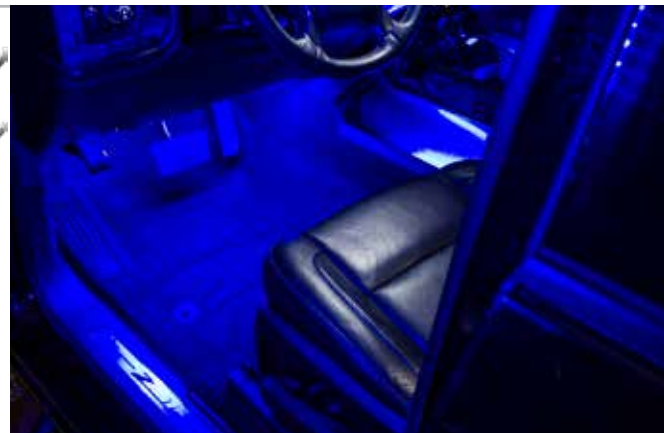

**2-Pack Ultra Bright Panel Lights Kit**  
23868 Multicolor

- 16 color choices for a custom look
- 4 preset animation modes
- Includes (2) panel lights, remote control, receiver, 3M mounting tape
- Easy hardwire installation or by 12V Quick-Clip system
- 2 per inner