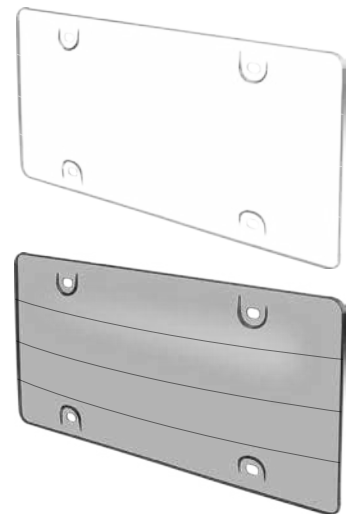

Domed Shield
92515 Clear
92516 Smoke

- Durable plastic cover withstands wear and tear
- Dome creates a finished, clearly visible look
- Reliable coverage for year-round use
- Made to fit standard-size license plates
- Safe for use in brushless car washes
- Mounting hardware is sold separately
- 6 per inner