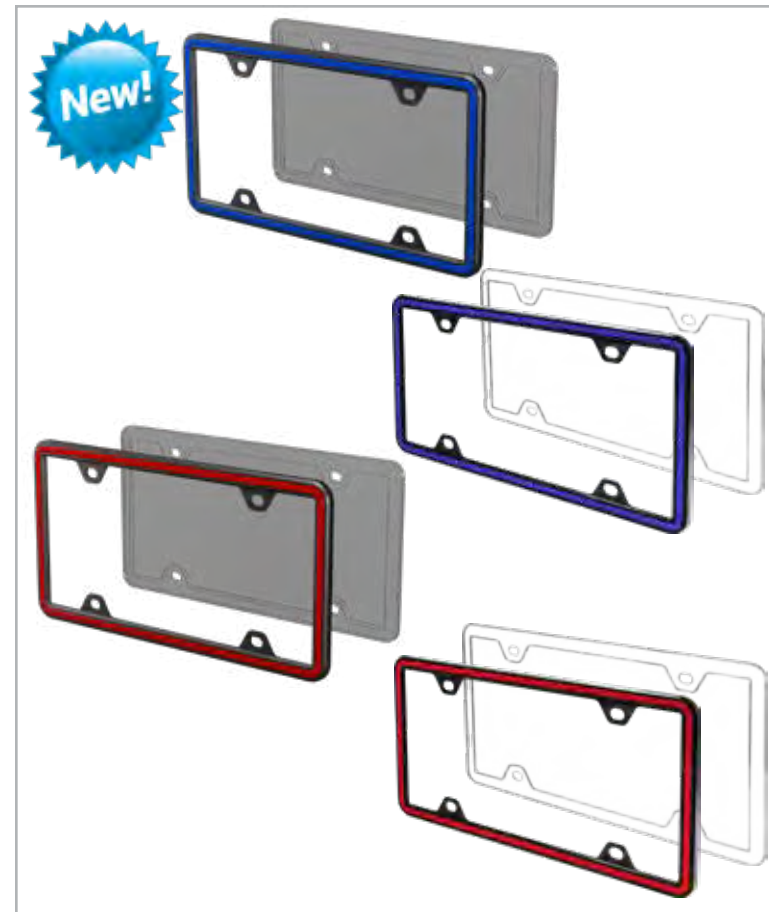

Sport License Plate Combo

- 90217 Black/Blue Smoke
- 90218 Black/Blue Clear
- 90219 Black/Red Smoke
- 90220 Black/Red Clear

- Unbreakable shield withstands wear & tear
- Durable ABS plastic frame helps plates keep shape
- Mounting hardware is sold separately
- 3 per inner