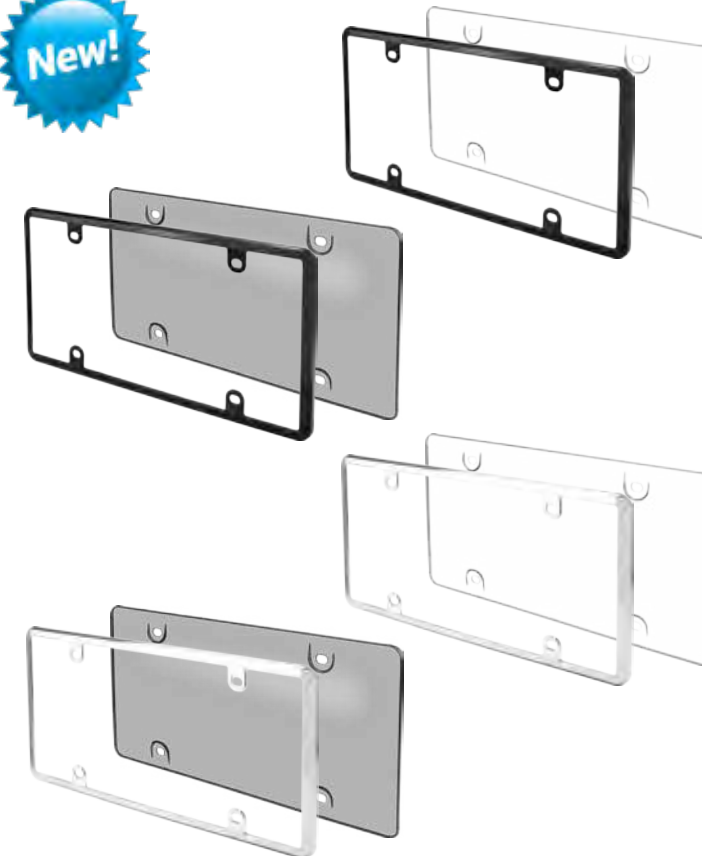

License Plate Shield
COMBO WITH FRAME

Heavy-Duty Plastic Combo
90147 Black/Clear
90148 Black/Smoke
90149 Chrome/Clear
90150 Chrome/Smoke

- Unbreakable shield withstands wear & tear
- Durable plastic frame helps plates keep shape
- 4 per inner