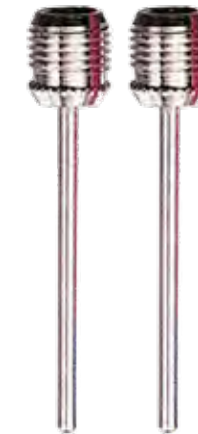

2-Pack Air Pump Inflator Needles
59015