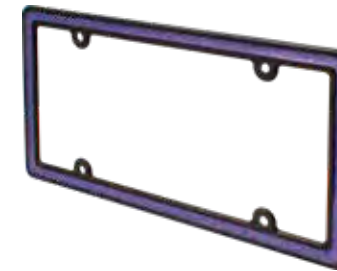

Glitter
92904 Purple

- Durable metal withstands wear & tear
- Colorful glitter accents adds glam style
- Mounting hardware is sold separately
- 6 per inner